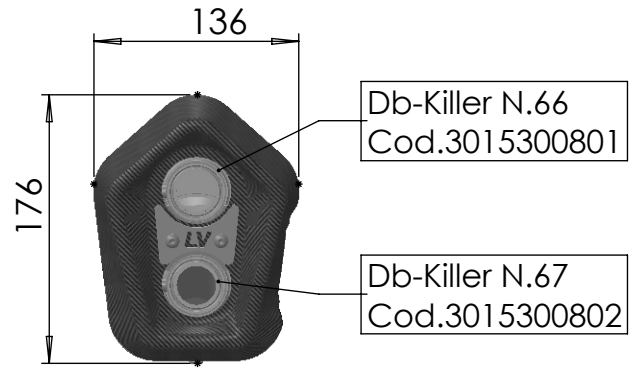

Self Locking Hex
Flange Nuts - M8
P/N:200298

S.S. Plain Washer
ø8 x Ø24
P/N:200321

LV LV-12  00007G
 92R-02 0001

LV-12 silencer
S.S. BLACK EDITION
L370 øi.75 RHS
P/N:3015307485

Alu Spacer
Ø27 ø8.5 h11
P/N:204321

Socket Allen Cap
Screw M8x50
P/N:200461

Short Spring w/Rubber kit
P/N:303949001

Pipe N°1436 S/S
P/N:3015307201

Spring Holder
is hidden by the bracket

U-Type Metal Clip
Self-Tapping Screw Retainer M5
P/N:204555

Hex Socket Button Head
Cap Screw M6x14
P/N:204643

S.S. Plain Washer
M6.4 x 14
P/N:205833

Gaskets 14 x 5,9x 1,5
P/N:206367 (2pcs)

Pipe Clamp
P/N:300051530

DO NOT USE
original bushing

Gaskets 14 x 4,9x 1,5
P/N:200371 (2pcs)

S.S. Plain Washer
M5 x 15
P/N:406580

Hex Socket Button Head
Cap Screw M5x12
P/N:201031

Carbon Heat Shield
P/N:0815307001

ART. 15307B

HONDA NT 1100

(fits with original panniers, fits with original center stand)