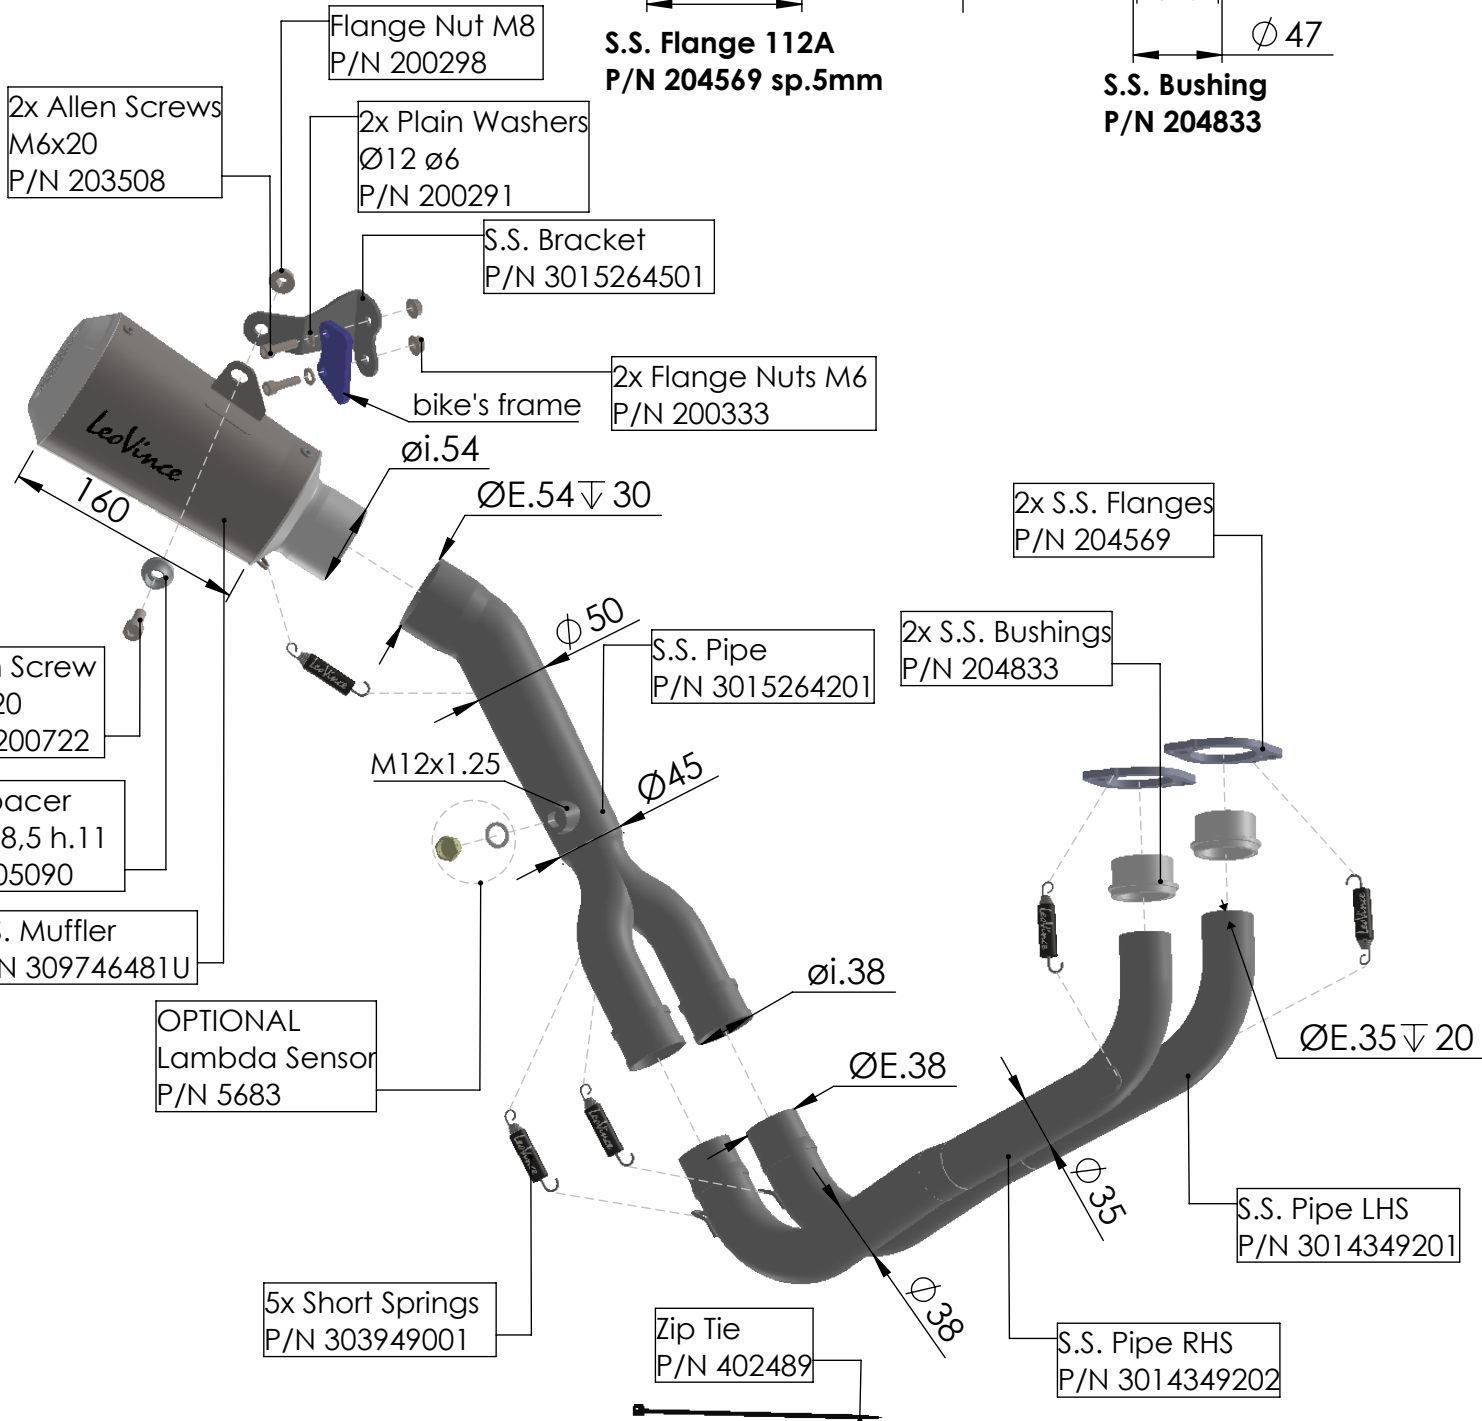

**S.S. Flange 112A**  
P/N 204569 sp.5mm

**S.S. Bushing**  
P/N 204833

**WARNING**

ECU must be remapped

**ART. 15264U**

YAMAHA MT-07 / XSR 700 / YZF-R7 (also fits on 35kW)

SLIP-ON LV-10 STAINLESS STEEL