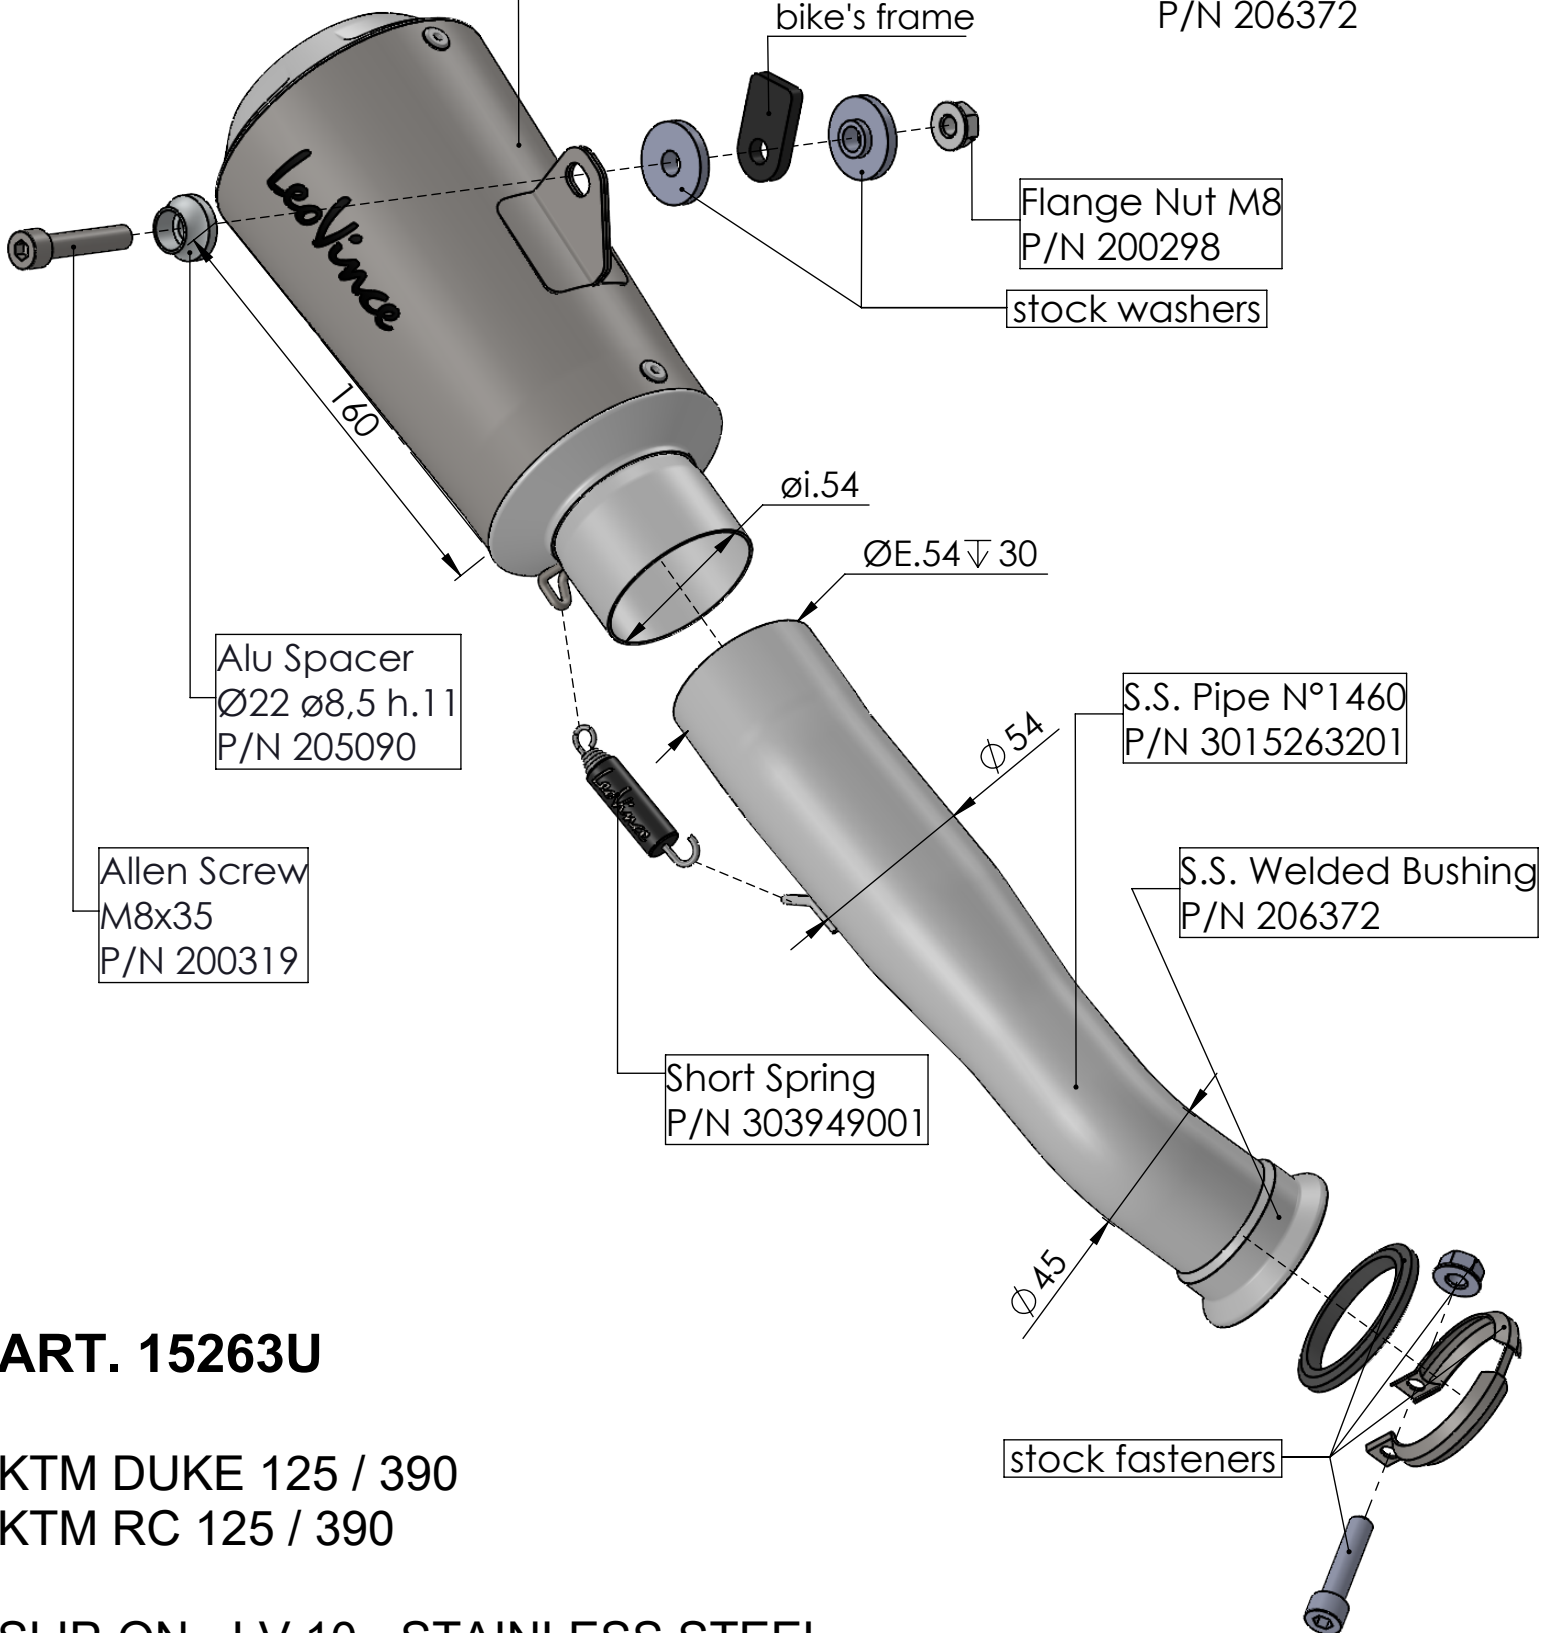

S.S. Muffler
P/N 309746481U

S.S. Bushing
P/N 206372

ART. 15263U

KTM DUKE 125 / 390
KTM RC 125 / 390

SLIP-ON - LV 10 - STAINLESS STEEL