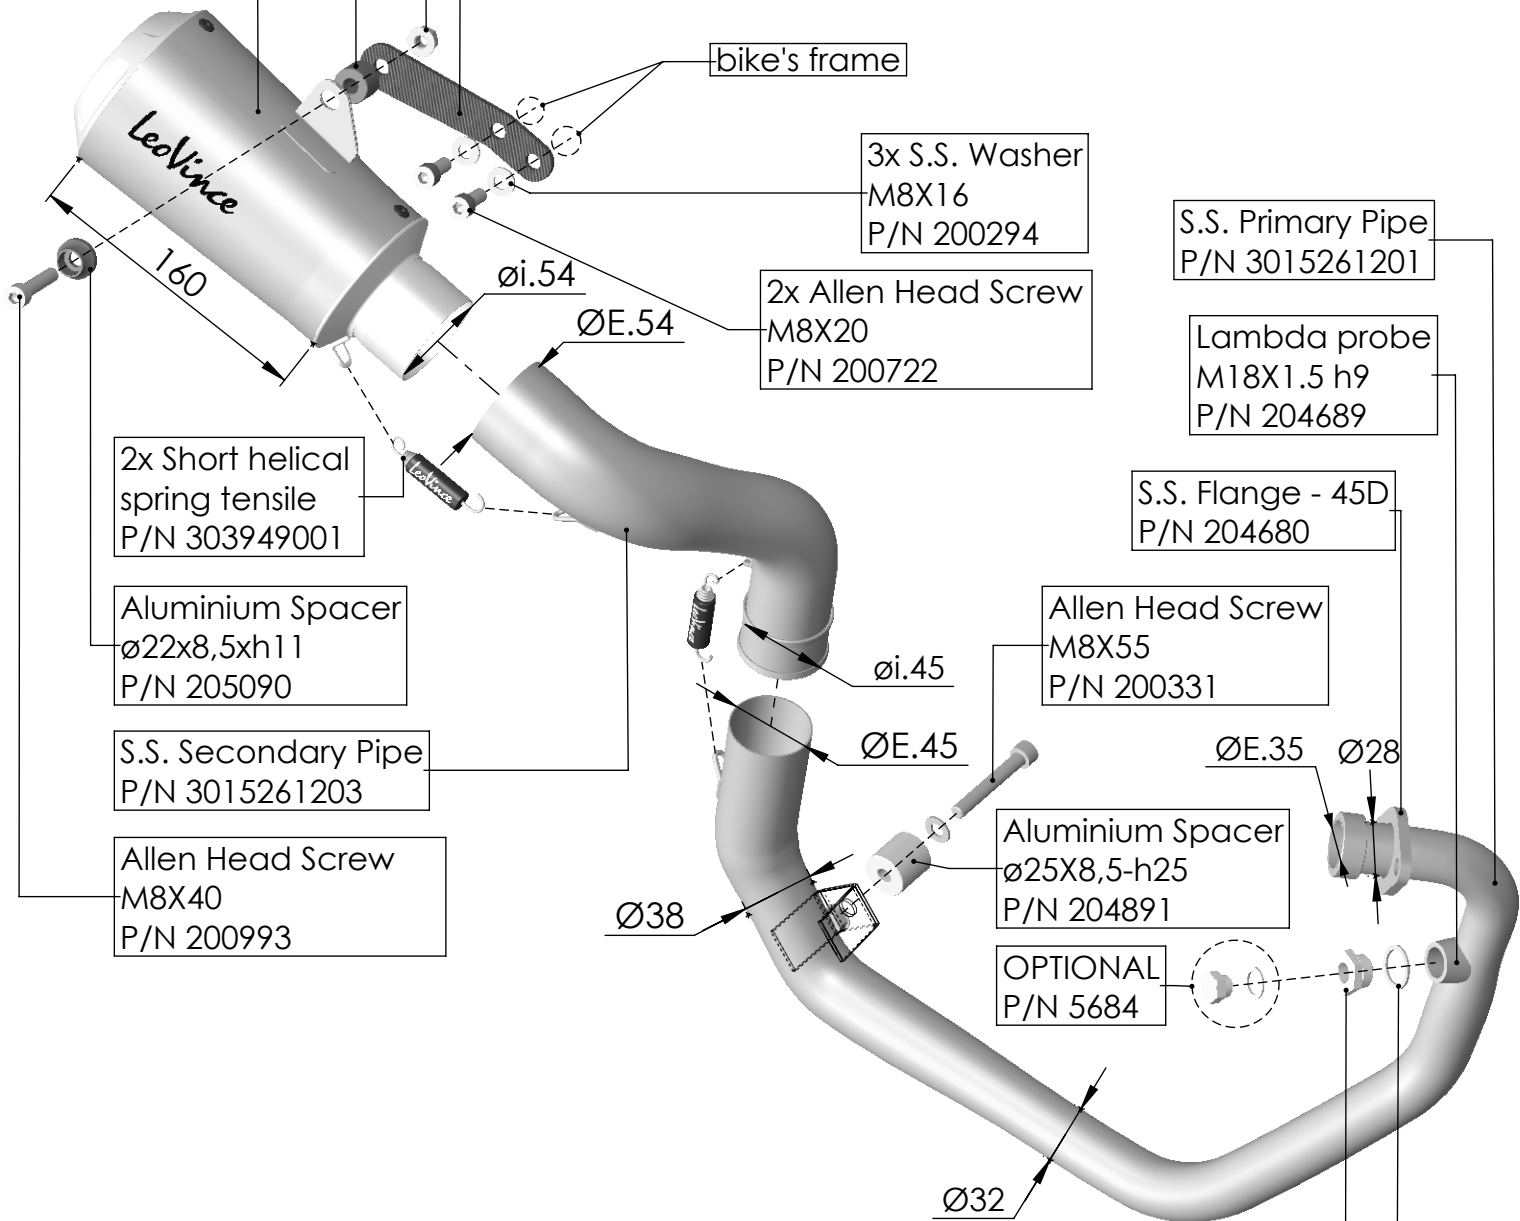

Aluminium Spacer
 $\varnothing 20 \times 8,5 \times 16$
P/N 202497

2x Flange Nuts M8
P/N 200298

S.S. Flange - 45D
P/N 204680

Muffler
P/N 309746481U

Carbon Bracket
P/N 0815261501