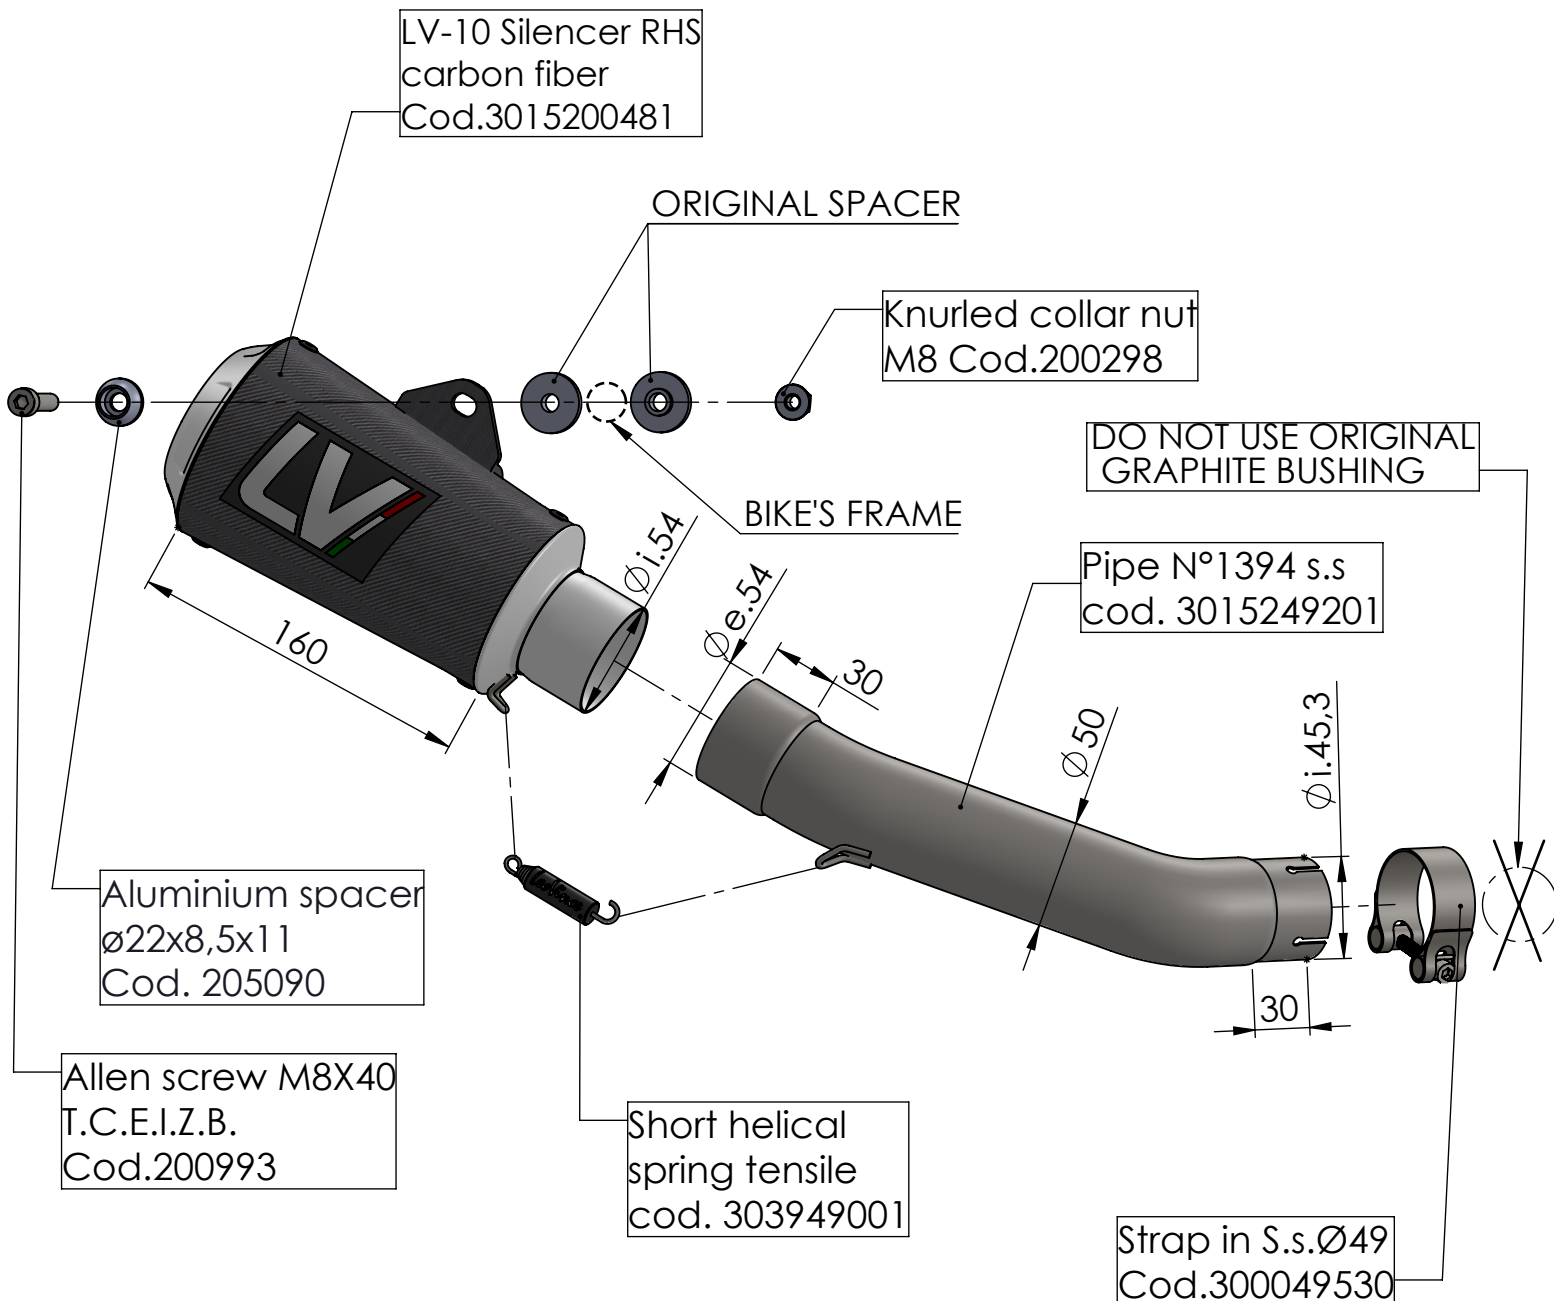

LV-10 Silencer RHS
carbon fiber
Cod.3015200481

ORIGINAL SPACER

Knurled collar nut
M8 Cod.200298

DO NOT USE ORIGINAL
GRAPHITE BUSHING

Pipe N°1394 s.s
cod. 3015249201

BIKE'S FRAME

Aluminium spacer
ø22x8,5x11
Cod. 205090

Allen screw M8X40
T.C.E.I.Z.B.
Cod.200993

Short helical
spring tensile
cod. 303949001

Strap in S.s.Ø49
Cod.300049530

ART. 15249C

KTM DUKE 125 / DUKE 390

SLIP-ON - LV-10 - CARBON