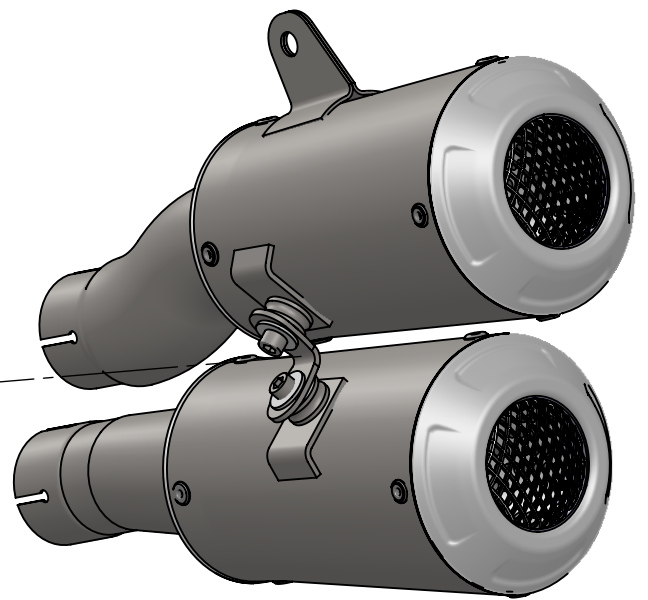

Ø 104

Bracket s.s.
Prod.cod.3015247501
Purch.cod.207031

2x Welded stainless steel spacer M6
øe.20 - ø8.5 - h.8.5
Cod. 207030

2x Allen screw M6X10
Cod.205238

Knurled collar nut
M8 Cod.200298

2x Plain washer
Cod.200254

LV-10 Silencer superior
stainless steel
Cod.3015247481

Aluminium spacer
ø27X8,5
Cod. 204321

(E57) 92R-02 0017

Allen screw M8X45
T.C.E.I.Z.B.
Cod.201450

LV-10 Silencer inferior
stainless steel
Cod.3015247483

2x Strap in S.s.Ø49
Cod.300049530

ART. 15247

TRIUMPH SPEED TRIPLE 1200 RR/RS

SLIP-ON - LV-10 - STAINLESS STEEL - APPROVED