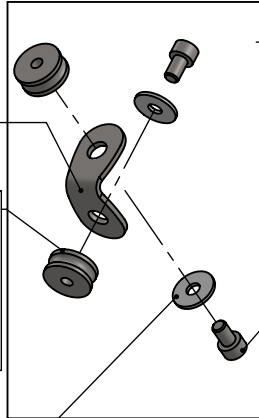

Ø 104

Bracket s.s.
Prod.cod.3015247501
Purch.cod.207031

2x Welded stainless steel spacer M6
øe.20 - ø8.5 - h.8.5
Cod. 207030

2x Allen screw M6X10
Cod.205238

Knurled collar nut
M8 Cod.200298

2x Plain washer
Cod.200254

LV-10 Silencer superior
stainless steel
Cod.3015247481

Aluminium spacer
ø27X8,5
Cod. 204321

(E57) 92R-02 0017

Allen screw M8X45
T.C.E.I.Z.B.
Cod.201450

LV-10 Silencer inferior
stainless steel
Cod.3015247483

2x Strap in S.s.Ø49
Cod.300049530

ART. 15247

TRIUMPH SPEED TRIPLE 1200 RR/RS

SLIP-ON - LV-10 - STAINLESS STEEL - APPROVED