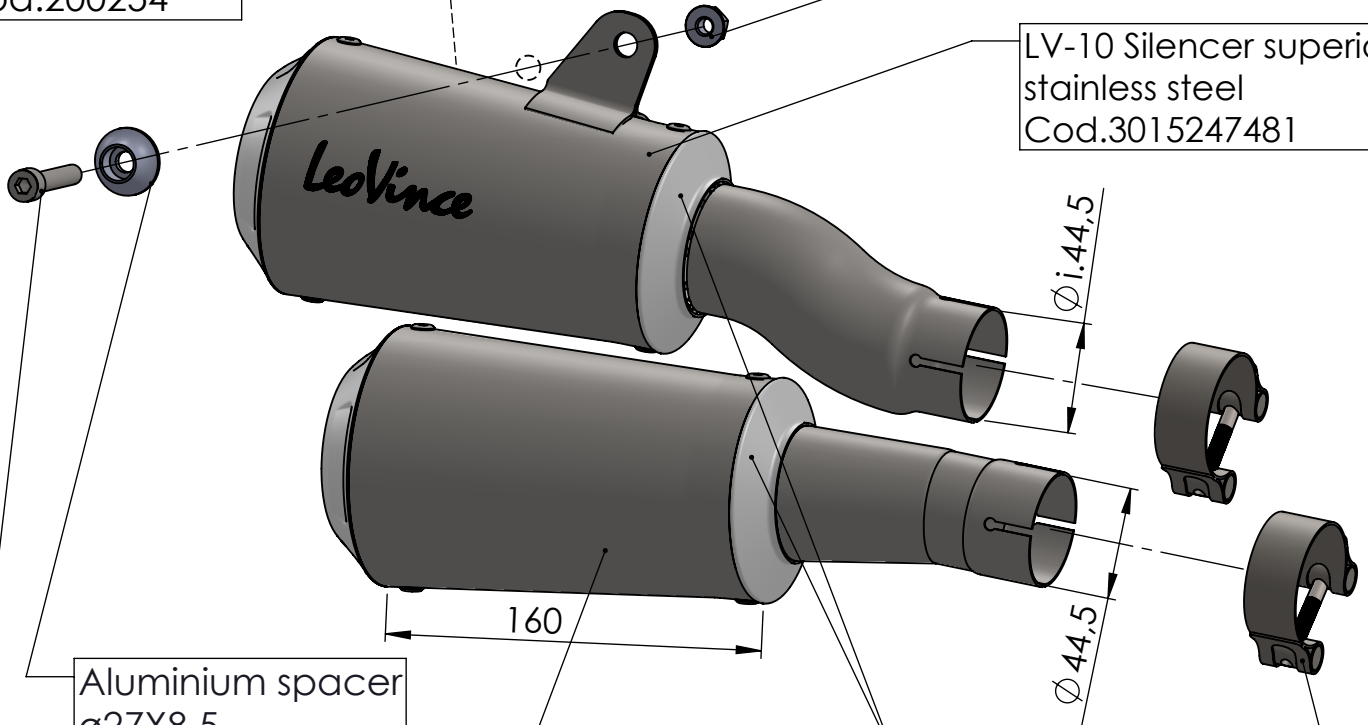

Ø 104

Bracket s.s.
Prod.cod.3015247501
Purch.cod.207031

2x Welded stainless steel spacer M6
øe.20 - ø8.5 - h.8.5
Cod. 207030

2x Allen screw M6X10
Cod.205238

Knurled collar nut
M8 Cod.200298

2x Plain washer
Cod.200254

LV-10 Silencer superior
stainless steel
Cod.3015247481

Aluminium spacer
ø27X8,5
Cod. 204321

(E57) 92R-02 0017

Allen screw M8X45
T.C.E.I.Z.B.
Cod.201450

LV-10 Silencer inferior
stainless steel
Cod.3015247483

2x Strap in S.s.Ø49
Cod.300049530

ART. 15247

TRIUMPH SPEED TRIPLE 1200 RR/RS

SLIP-ON - LV-10 - STAINLESS STEEL - APPROVED