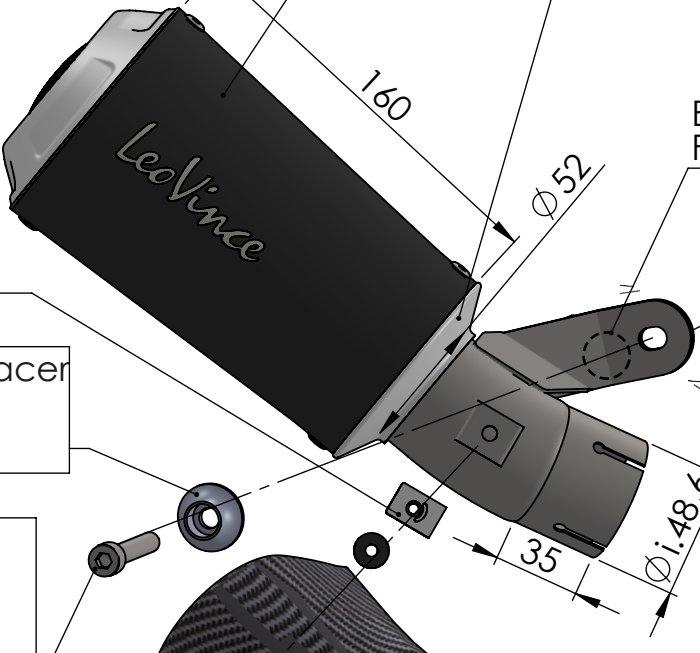

Ø 104

LV-10 Silencer
stainless steel black
Cod.3015245485

E57 92R-02 0017

BIKE'S
FRAME

Knurled collar nut
M8 Cod.200298

Strap in S.s.Ø51
Cod.300051530

Mounting
plate M5 Z.B.
Cod.204555

Aluminium spacer
Ø27X8,5
Cod. 204321

Allen screw
M8X50
T.C.E.I.Z.B.
Cod.200461

2x Gasket
14x4.9x1.5
Cod.200371

T.B.E.I. screw M5X12
Cod.201031

Plain washer
Ø5xØ15 s.s.
Cod.406580

Allen screw M6X12
T.B.E.I.
Cod.201265

Plain washer Ø 6xØ 14
Cod.205833

DO NOT USE
ORIGINAL BUSHING

Carbon heat shield
Cod.0815245001

2x Gasket
14x5.9x1.5
Cod.206367

ART. 15245B

SUZUKI GSX-S 950 (also fits 35kW version) / GSX-S 1000 / GSX-S 1000 GT

SLIP-ON - LV-10 - STAINLESS STEEL BLACK - APPROVED