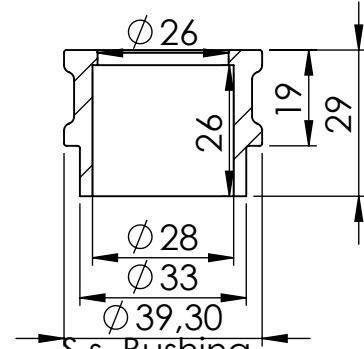

S.s. flange sp.5mm
Cod.206443

S.s. Bushing
Cod.206442

LV-10 silencer RHS
Stainless steel black
Cod.309746485

Knurled collar nut
M8 Cod.200298

S.s. bracket
Cod.3015221501
Cod.206447

2x Super short helical
spring tensile
Cod.308574001

2 Allen screw M6X16
T.C.E.I. Z.B.
Cod.204985

Aluminium spacer
Ø22X8,5X11
Cod. 205090

S.s. busher
Cod.206442

S.s. flange
Cod.206443

Allen screw M8X16
T.C.E.I. Z.B.
Cod.200360

Short helical spring
tensile
Cod.303949001

"OPTIONAL"
Cod.5683

Pipe N°1198 s.s.
Cod.3015221201

ART. 15221B

HONDA CB 125 R NEO SPORT CAFÉ

FULL SYSTEM - LV-10 - BLACK