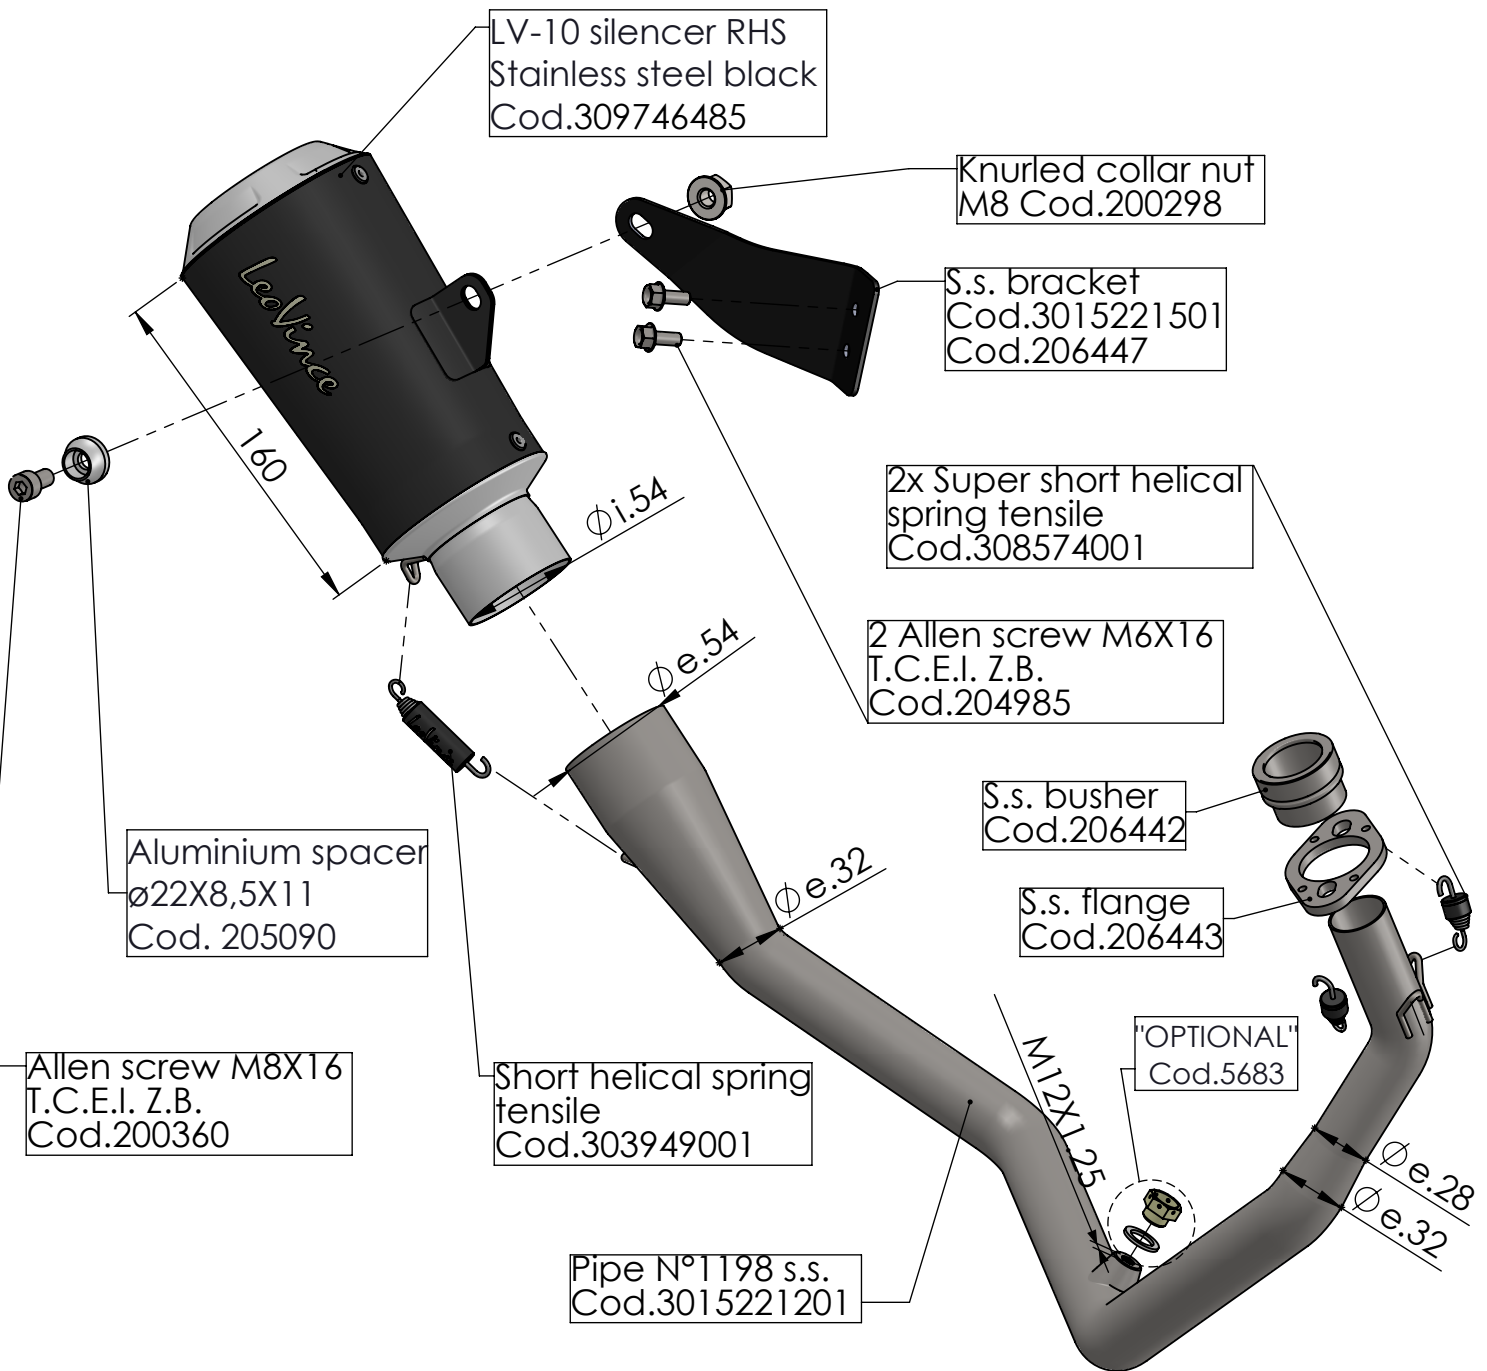

S.s. flange sp.5mm
Cod.206443

S.s. Bushing
Cod.206442

LV-10 silencer RHS
Stainless steel black
Cod.309746485

Knurled collar nut
M8 Cod.200298

S.s. bracket
Cod.3015221501
Cod.206447

2x Super short helical
spring tensile
Cod.308574001

2 Allen screw M6X16
T.C.E.I. Z.B.
Cod.204985

Aluminium spacer
Ø22X8,5X11
Cod. 205090

S.s. busher
Cod.206442

S.s. flange
Cod.206443

Allen screw M8X16
T.C.E.I. Z.B.
Cod.200360

Short helical spring
tensile
Cod.303949001

"OPTIONAL"
Cod.5683

Pipe N°1198 s.s.
Cod.3015221201

ART. 15221B

HONDA CB 125 R NEO SPORT CAFÉ

FULL SYSTEM - LV-10 - BLACK