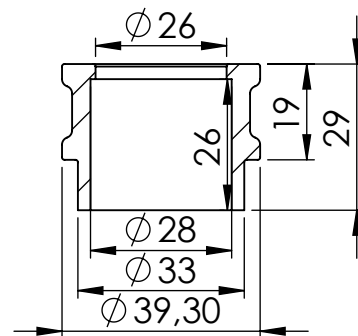

S.s. flange sp.5mm  
Cod.206443

S.s. Bushing  
Cod.206442

**ART. 15221**

**HONDA CB 125 R NEO SPORT CAFÉ**

**FULL SYSTEM - LV-10 - STAINLESS STEEL**