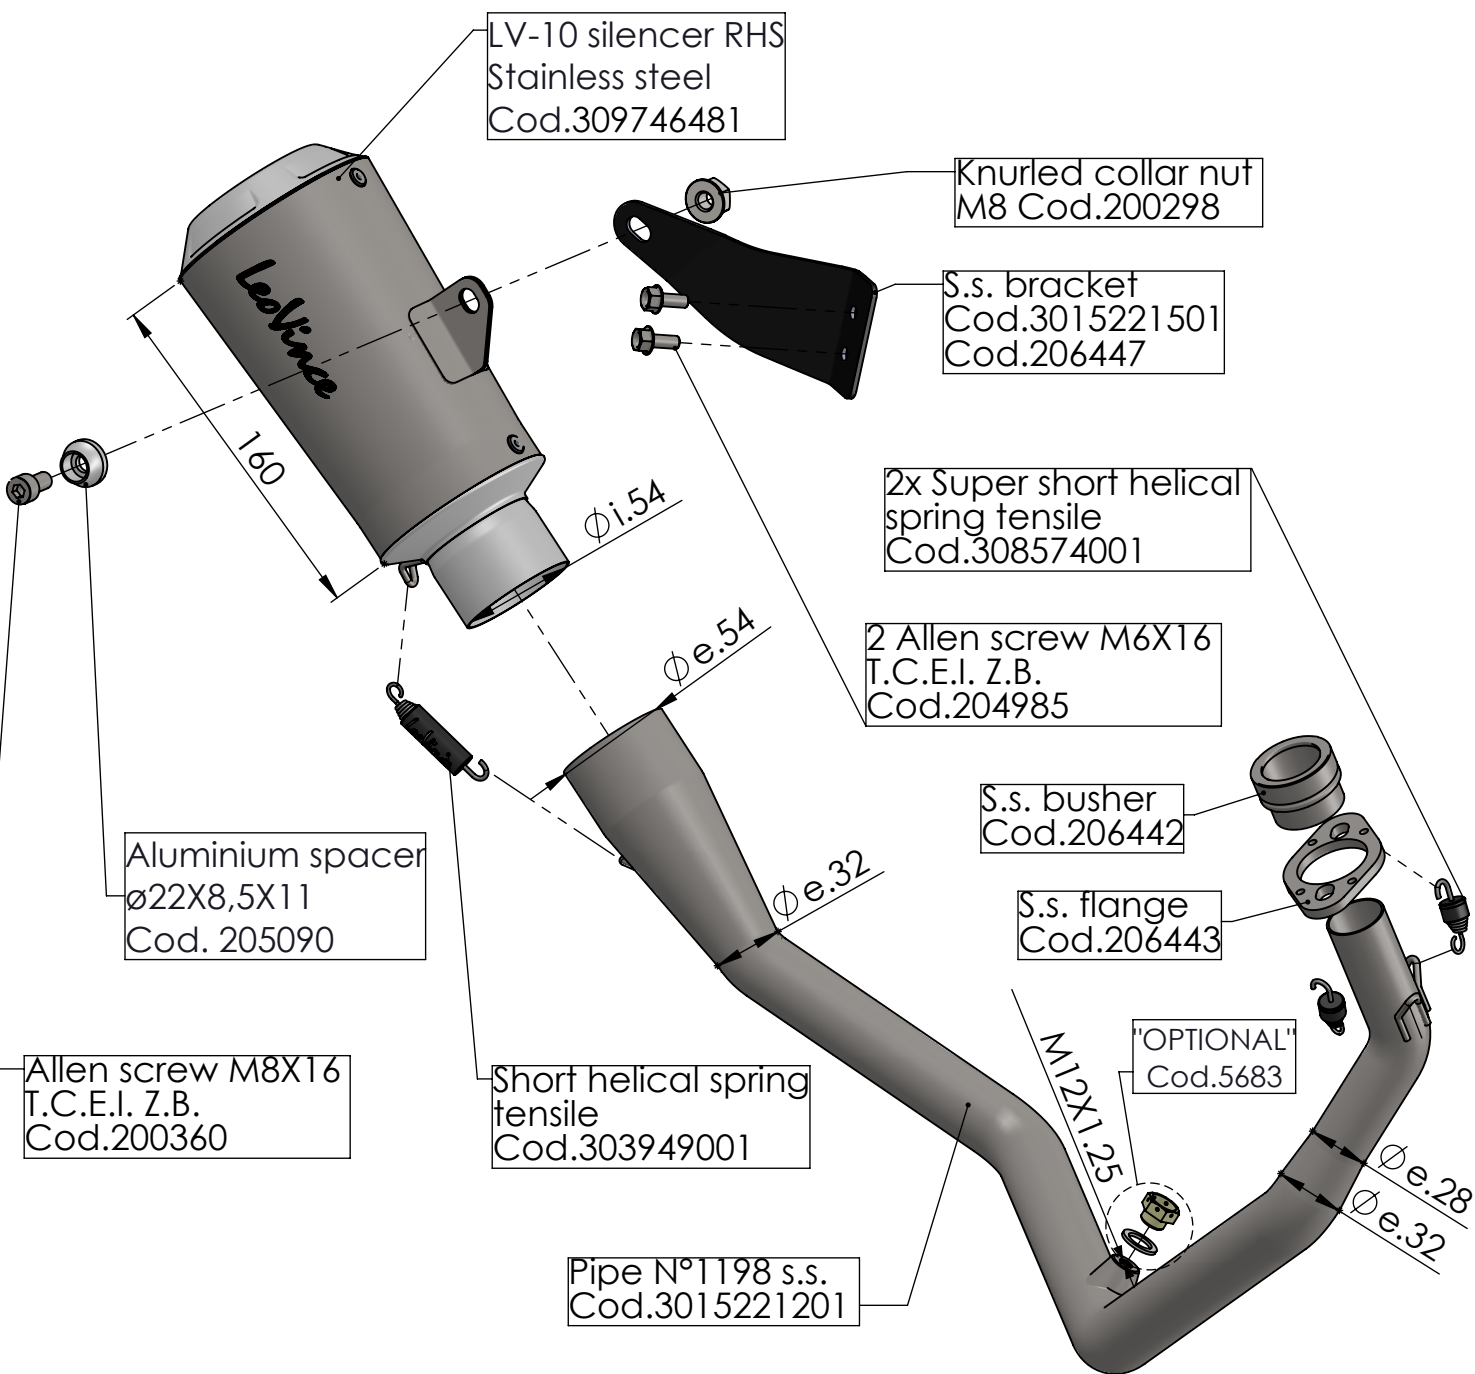

S.s. flange sp.5mm  
Cod.206443

S.s. Bushing  
Cod.206442

**ART. 15221**

**HONDA CB 125 R NEO SPORT CAFÉ**

**FULL SYSTEM - LV-10 - STAINLESS STEEL**