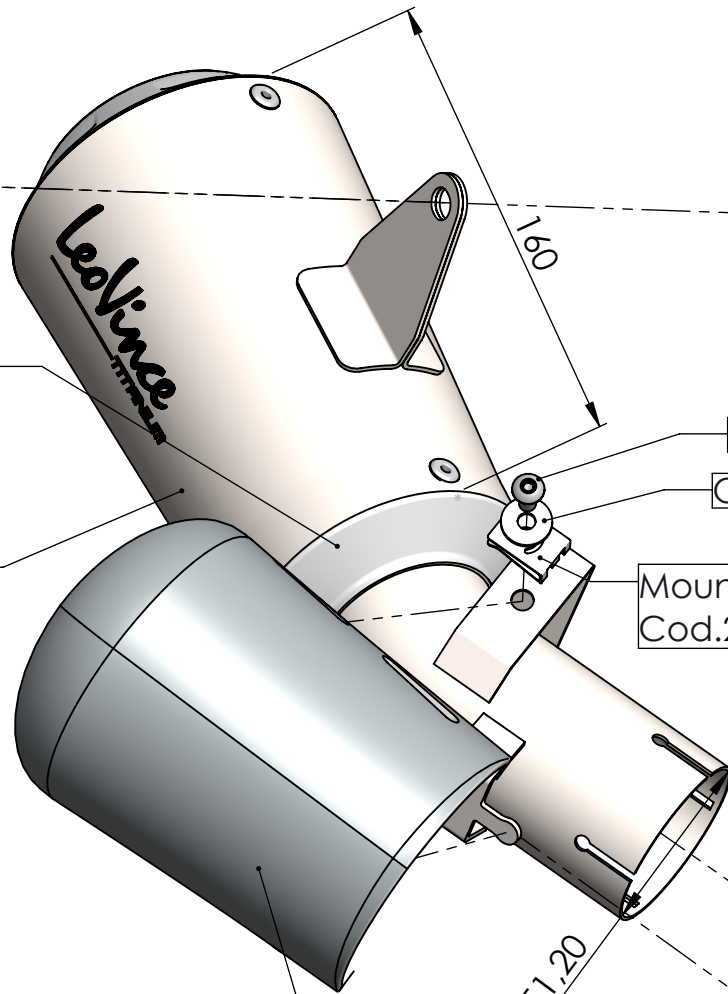

Ø 104

Knurled collar nut M8
Cod.200298

Aluminium spacer
Ø 27X8,5X11
Cod. 204321

(E57) 92 R - 02 0017

LV-10 silencer RHS
Titanium
Cod. 3015216483

Allen screw M8X40
T.C.Z.B.
Cod.200993

Original Allen screw

Original Plain washer

Mounting plate M6
Cod.204664

Strap in stainless
steel Ø53
Cod.300053530

Original parts

ART. 15216T

KAWASAKI Z 900 RS / CAFE
(Fits with original center stand)

SLIP-ON - LV-10 - TITANIUM - APPROVED