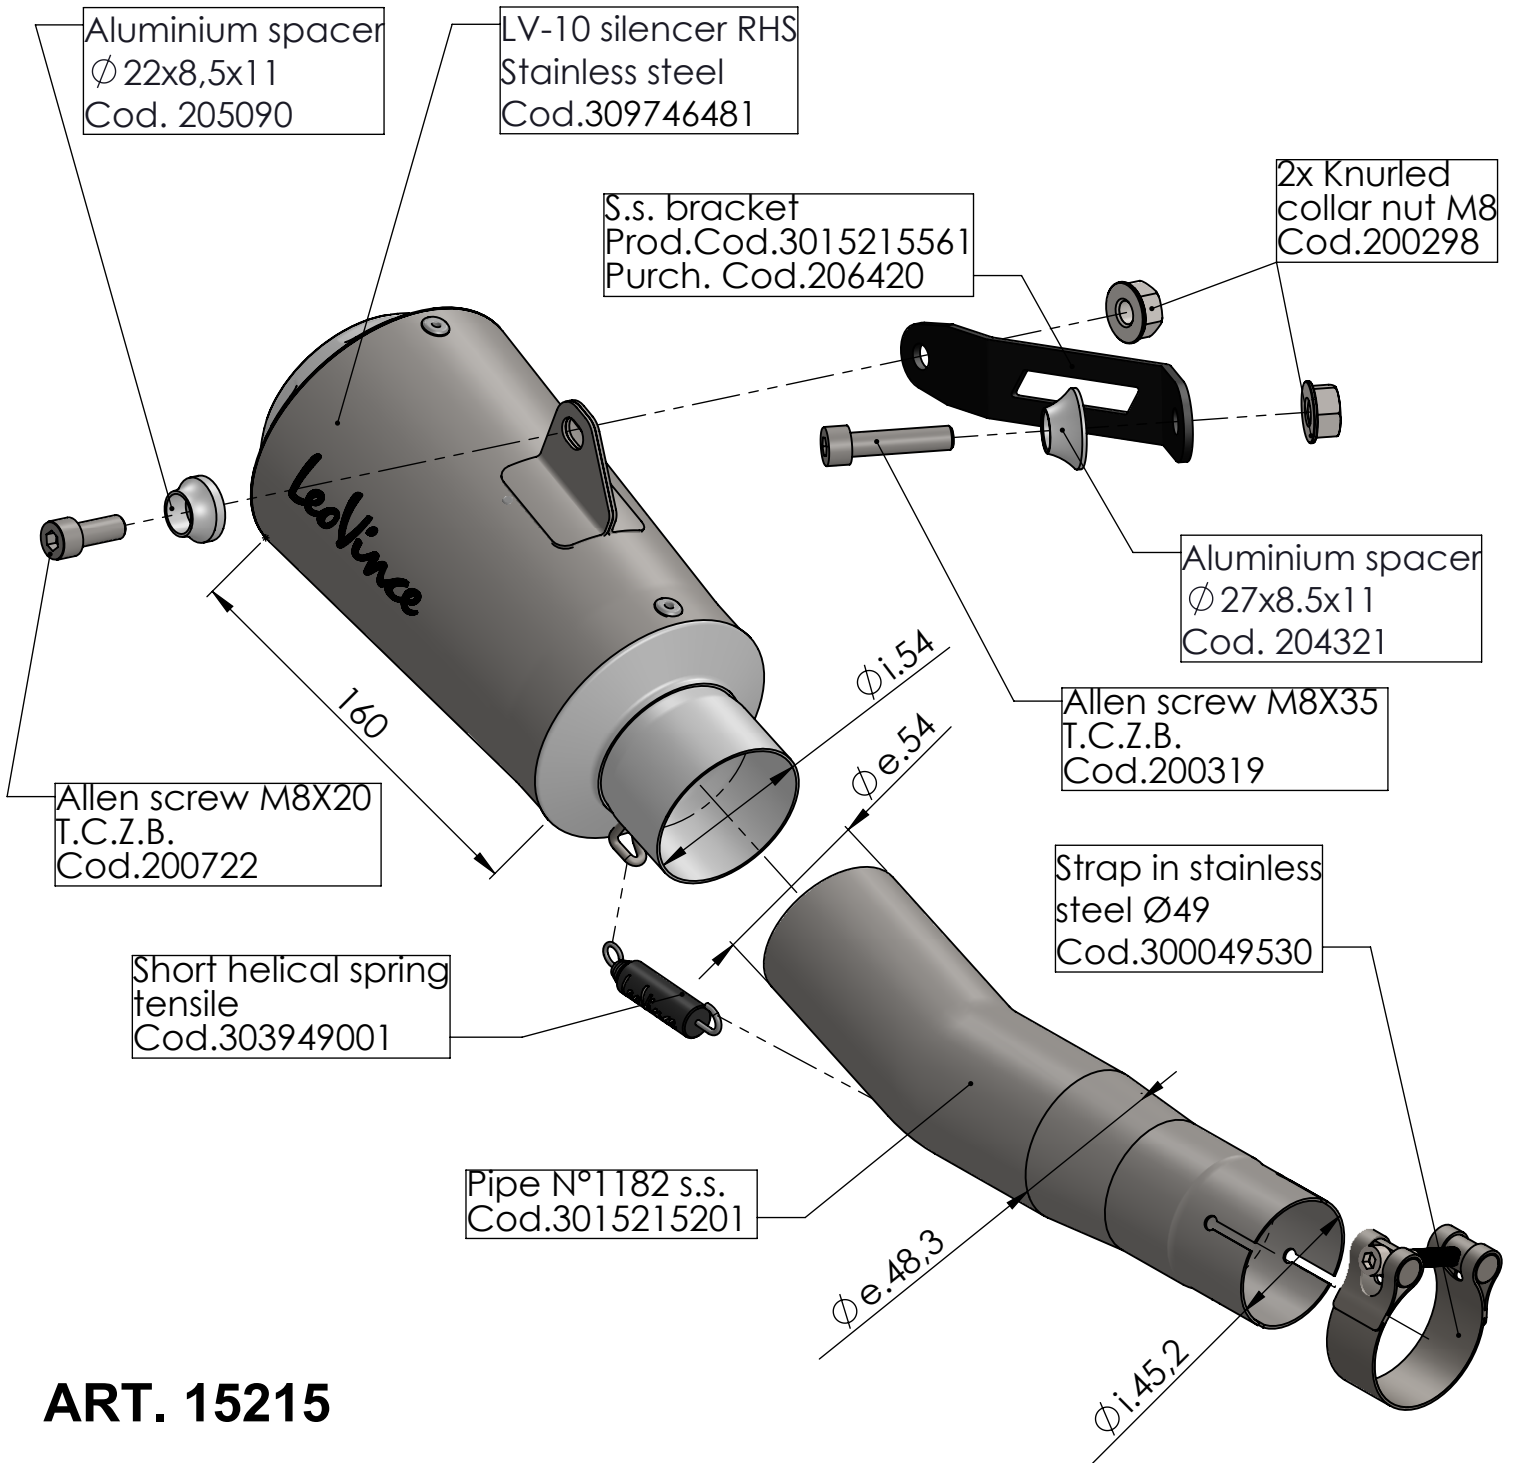

Ø 104

ART. 15215

YAMAHA YZF-R6

SLIP-ON - LV-10 - STAINLESS STEEL