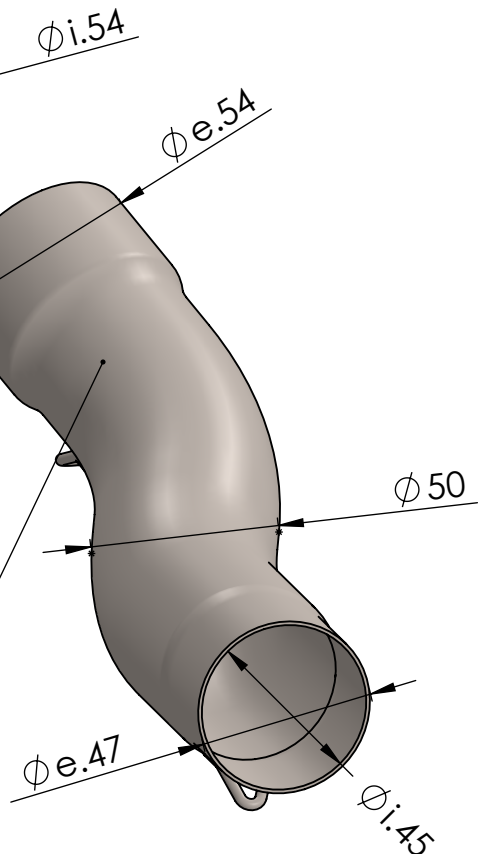

LV-10 Silencer
stainless steel
Cod.309746481U

N°1 Aluminium Bracket
Cod.0815202001

N°1 Knurled collar nut M8
Cod.200298

N°1 Allen screws
T.B.E.I. M8x20
Cod.200474

Allen screws
T.C.E.I. M6x25
Cod.200586

N°1 Short elical
spring tensile
Cod.303949001

Pipe N°1163 s.s.
Cod.3015202201

ART. 15202U

DUCATI SCRAMBLER DESERT SLED 800

SLIP-ON - LV-10 - STAINLESS STEEL