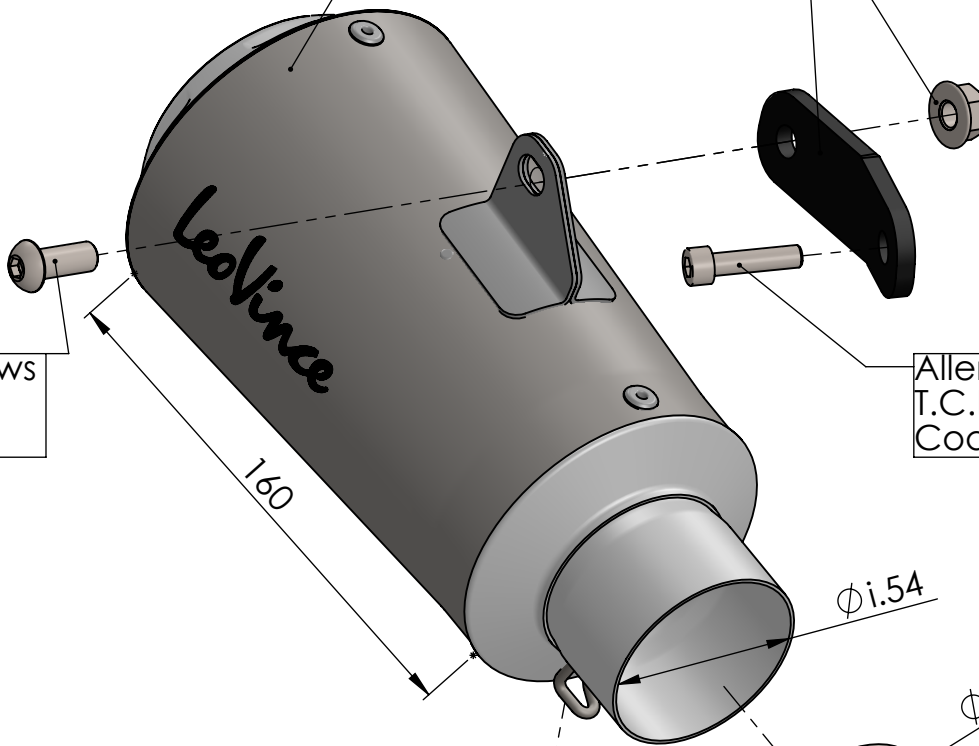

LV-10 Silencer
stainless steel
Cod.309746481U

N°1 Aluminium Bracket
Cod.0815202001

N°1 Knurled collar nut M8
Cod.200298

N°1 Allen screws
T.B.E.I. M8x20
Cod.200474

Allen screws
T.C.E.I. M6x25
Cod.200586

N°1 Short elical
spring tensile
Cod.303949001

Pipe N°1163 s.s.
Cod.3015202201

ART. 15202U

DUCATI SCRAMBLER DESERT SLED 800

SLIP-ON - LV-10 - STAINLESS STEEL