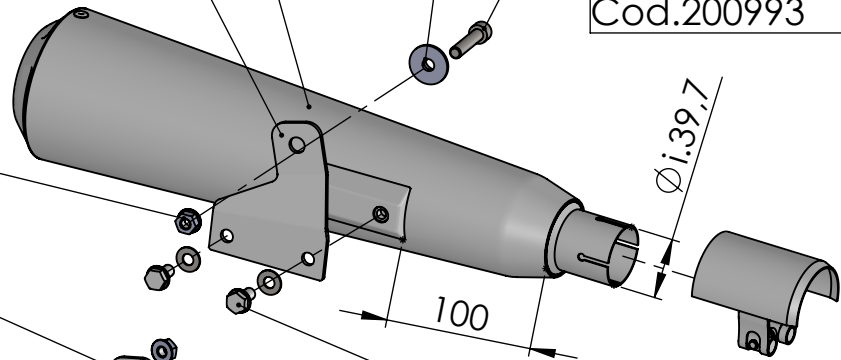

Bracket LHS
cod. 3015007504

Bracket RHS
cod. 3015007503

CLASSIC RACER silencer LHS
stainless steel
Cod.3015007482U

S.s bracket LHS
Prod.cod. 3015007504
Cod. 206689

2x Aluminium spacer
ø27Xø8,5
Cod. 204321

2x Allen screw M8X40
T.C.E.I.Z.B.
Cod.200993

2x Knurled collar nut
M8 Cod.200298

S.s bracket RHS
Prod.cod. 3015007503
Cod. 206689

N°4 Knurled
collar screw
M8X12 T.E.
Cod.206731

4x Plain washer ø8xø17
Cod.200294

2x Strap in S.s.ø43
and welded heat shield
Cod.3015007003

CLASSIC RACER silencer RHS
stainless steel
Cod.3015007481U

ART.15007U

ROYAL ENFIELD CONTINENTAL GT 650 / INTERCEPTOR 650

SLIP-ON- CLASSIC RACER - STAINLESS STEEL