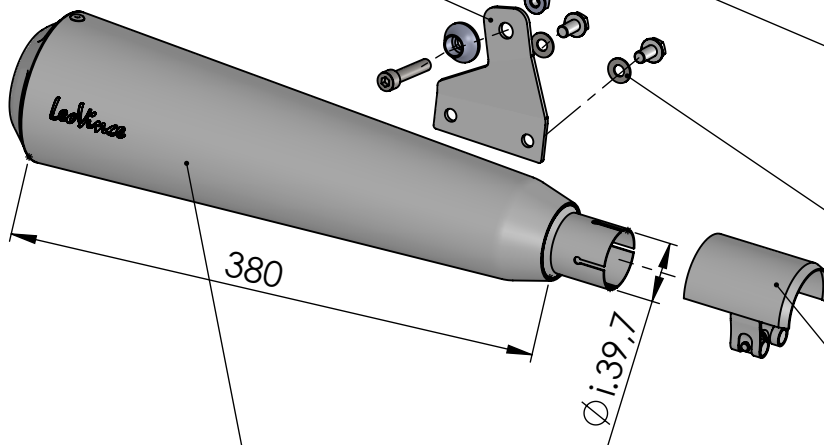

2x Allen screw M8X40
T.C.E.I.Z.B.
Cod.200993

2x Knurled collar nut
M8 Cod.200298

S.s bracket RHS
Prod.cod. 3015007503
Cod. 206689

N°4 Knurled
collar screw
M8X12 T.E.
Cod.206731

4x Plain washer ø8xø17
Cod.200294

2x Strap in S.s.ø43
and welded heat shield
Cod.3015007003

CLASSIC RACER silencer RHS
stainless steel
Cod.3015007481U

ART.15007U

ROYAL ENFIELD CONTINENTAL GT 650 / INTERCEPTOR 650

SLIP-ON- CLASSIC RACER - STAINLESS STEEL