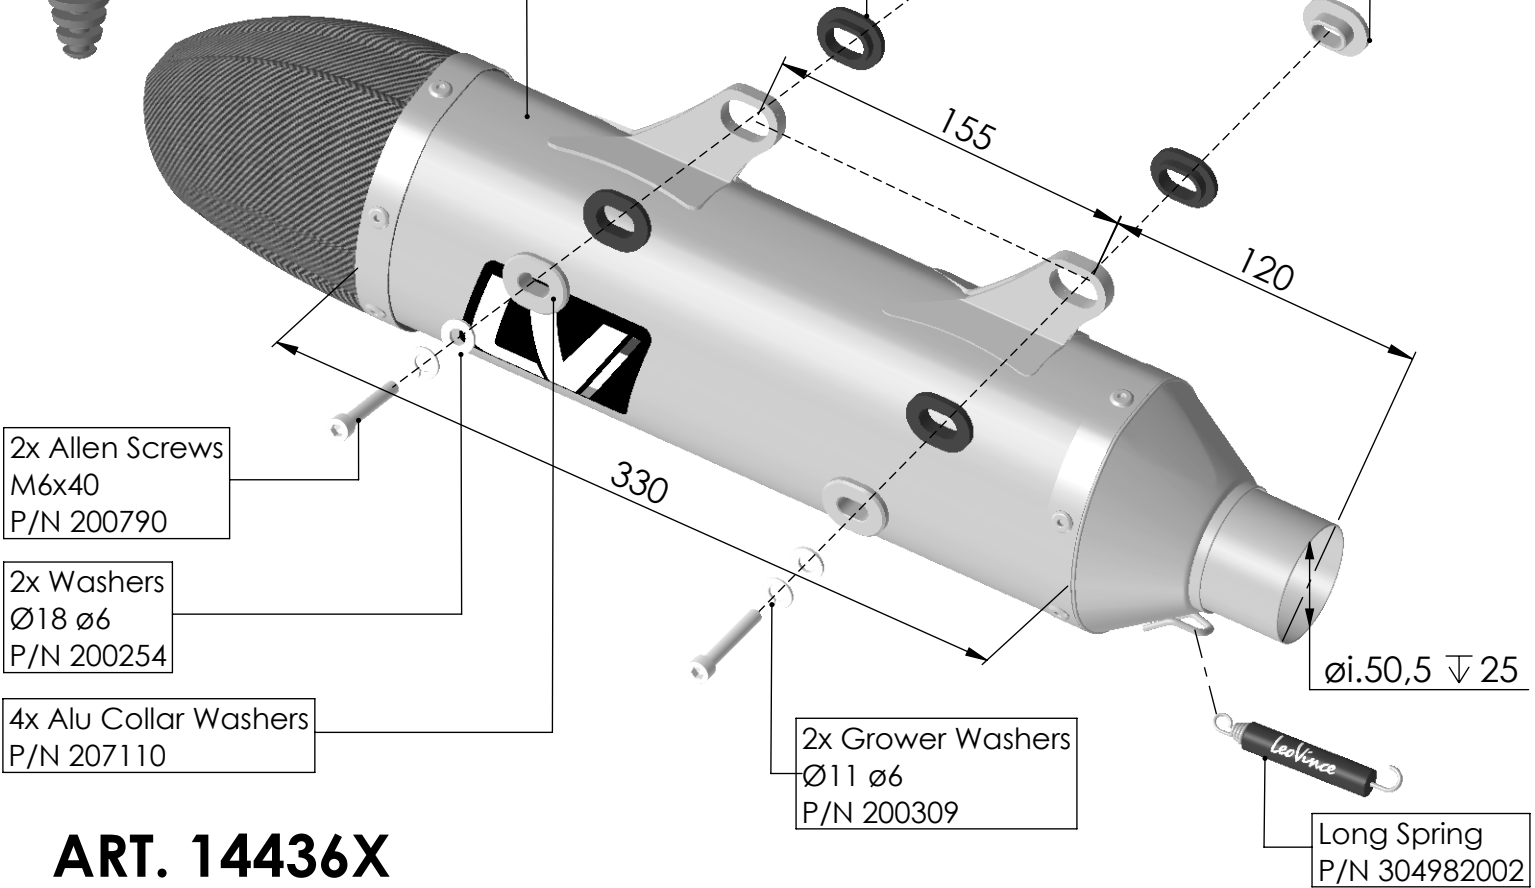

**ATTENTION:**  
 ONLY ON HUSQVARNA 250 - 350 - 450  
 Don't use **2x Alu Collar Washers P/N 207111**  
 and **2x Alu Collar Washers P/N 207110**,  
 but use **4x Alu Collar Washers P/N 207110**

**ART. 14436X**

**KTM  
 HUSQVARNA  
 GASGAS**

EXC-F 250/350/450/500  
 FE 250/350/450/501  
 EC 250/350 F

SLIP-ON X3 EVO - STAINLESS STEEL