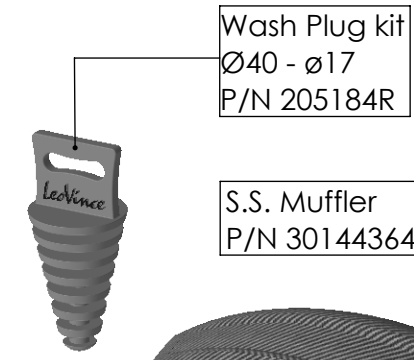

**ATTENTION:**  
 ONLY ON HUSQVARNA 250 - 350 - 450  
 Don't use **2x Alu Collar Washers P/N 207111**  
 and **2x Alu Collar Washers P/N 207110**,  
 but use **4x Alu Collar Washers P/N 207110**

**ART. 14436X**

**KTM  
 HUSQVARNA  
 GASGAS**

EXC-F 250/350/450/500  
 FE 250/350/450/501  
 EC 250/350 F

SLIP-ON X3 EVO - STAINLESS STEEL