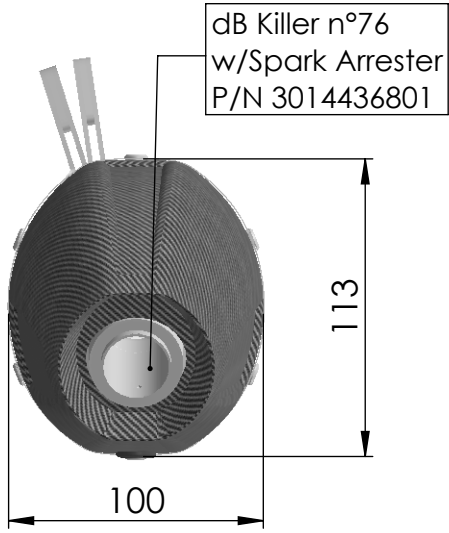

**ATTENTION:**  
 ONLY ON HUSQVARNA 250 - 350 - 450  
 Don't use **2x Alu Collar Washers P/N 207111**  
 and **2x Alu Collar Washers P/N 207110**,  
 but use **4x Alu Collar Washers P/N 207110**

**ART. 14436X**

**KTM  
 HUSQVARNA  
 GASGAS**

EXC-F 250/350/450/500  
 FE 250/350/450/501  
 EC 250/350 F

SLIP-ON X3 EVO - STAINLESS STEEL