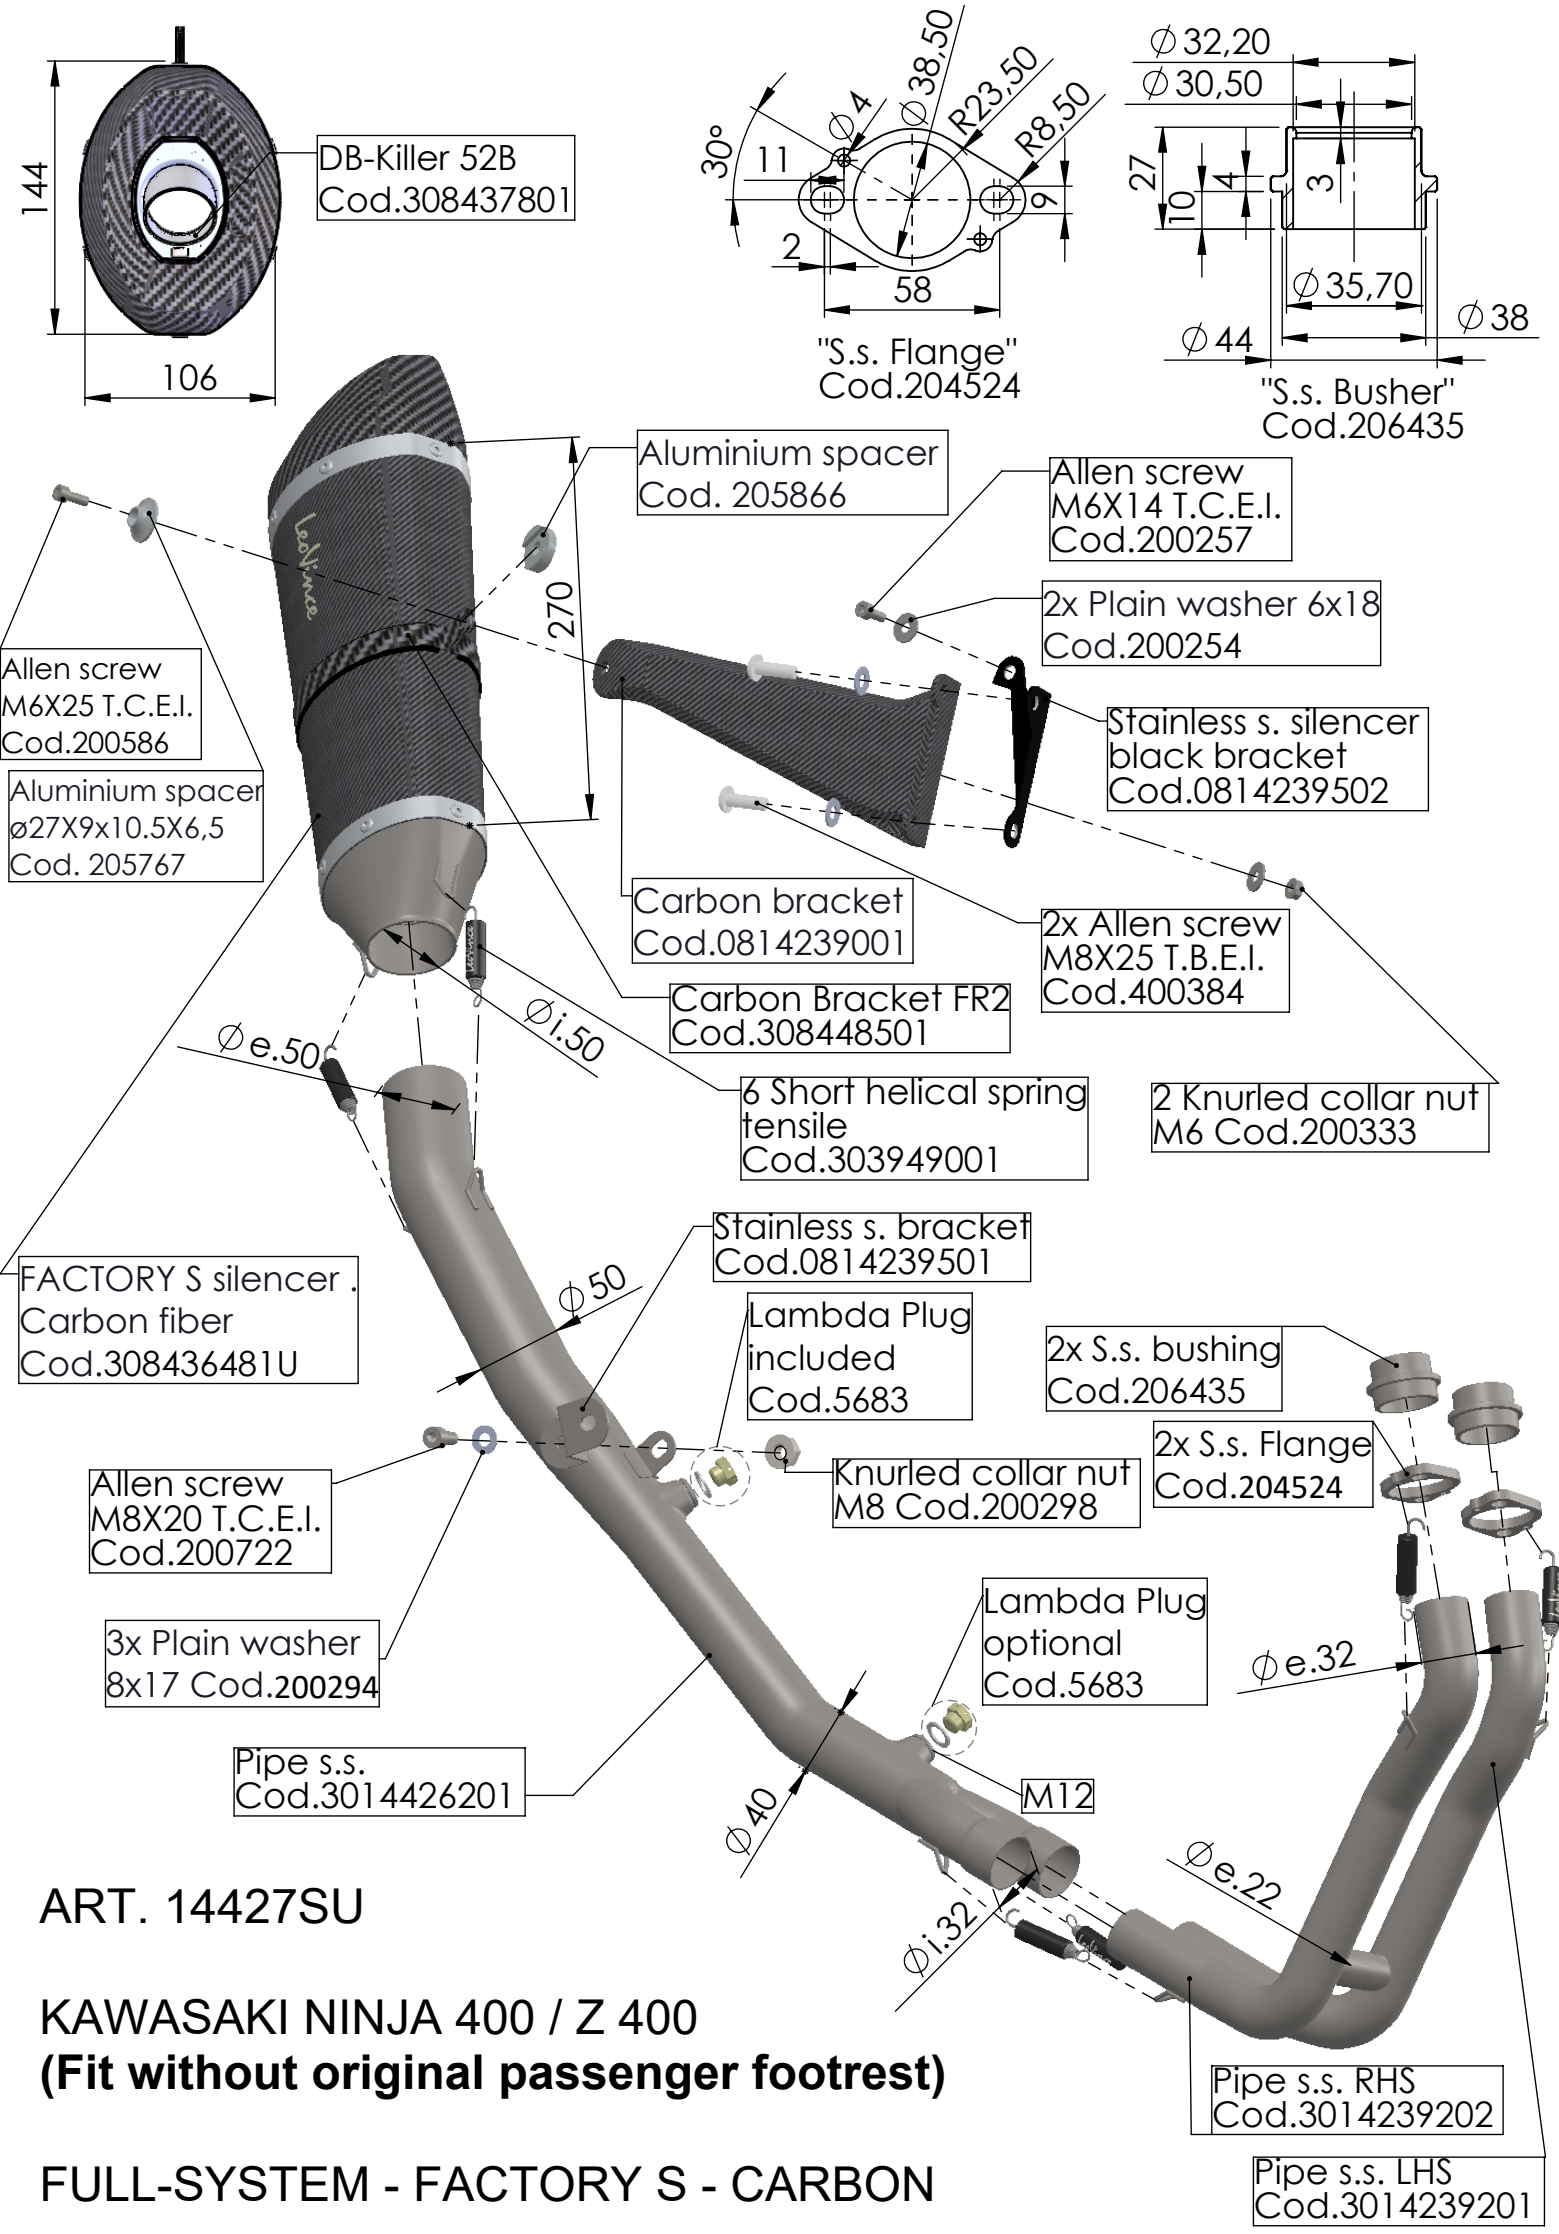

ART. 14427SU

KAWASAKI NINJA 400 / Z 400
(Fit without original passenger footrest)

FULL-SYSTEM - FACTORY S - CARBON