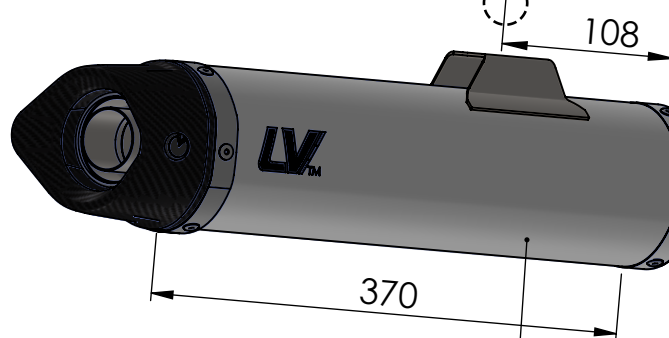

Allen screw M10X55
T.C.E.I.Z.B.
Cod.206743

Grover ϕ 10
Cod.200349

BIKE'S FRAME

2x Knurled collar nut
M8 Cod.200298

S.s bracket
Prod.cod.3014404502
Purch.cod.207060

BIKE'S FRAME

S.s bracket
Prod.cod.3014404501
Purch.cod.207059

Silent block M8
cod.204963

LV ONE EVO silencer RHS
stainless steel
Cod.3014404481

Short helical
spring tensile
cod. 303949001

Pipe N°1409 s.s
cod. 3014404201

Plain washer ϕ 8x ϕ 24
Cod.200321

2x helical
spring tensile
cod. 304982002

Welded bushing
cod. 207042

ART. 14404E

CAN-AM RIKER 600 / 900

SLIP-ON - LV ONE EVO - STAINLESS STEEL