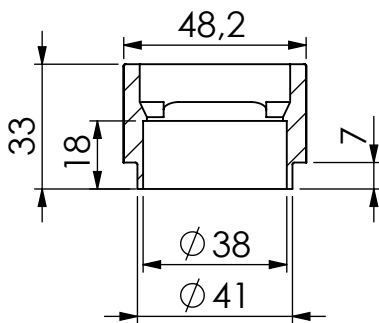

Db-Killer 59B
Cod.3014228803

S.s. bushing
cod.207022

s.s. Flange sp.5mm
cod.207024

ART. 14386E

TRIUMPH 660 TRIDENT (also fits 35kW version)

FULL SYSTEM - LV ONE EVO - CARBON