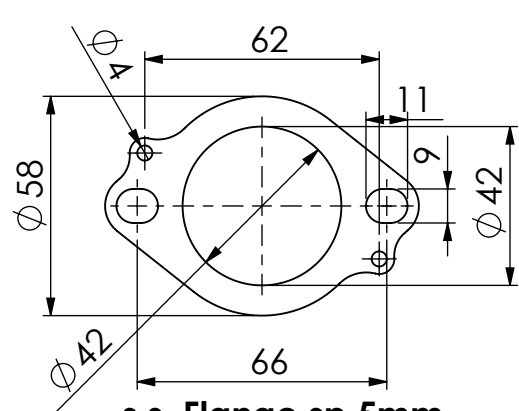

Db-Killer 59B
Cod.3014228803

S.s. bushing
cod.207022

s.s. Flange sp.5mm
cod.207024

ART. 14386E

TRIUMPH 660 TRIDENT (also fits 35kW version)

FULL SYSTEM - LV ONE EVO - CARBON