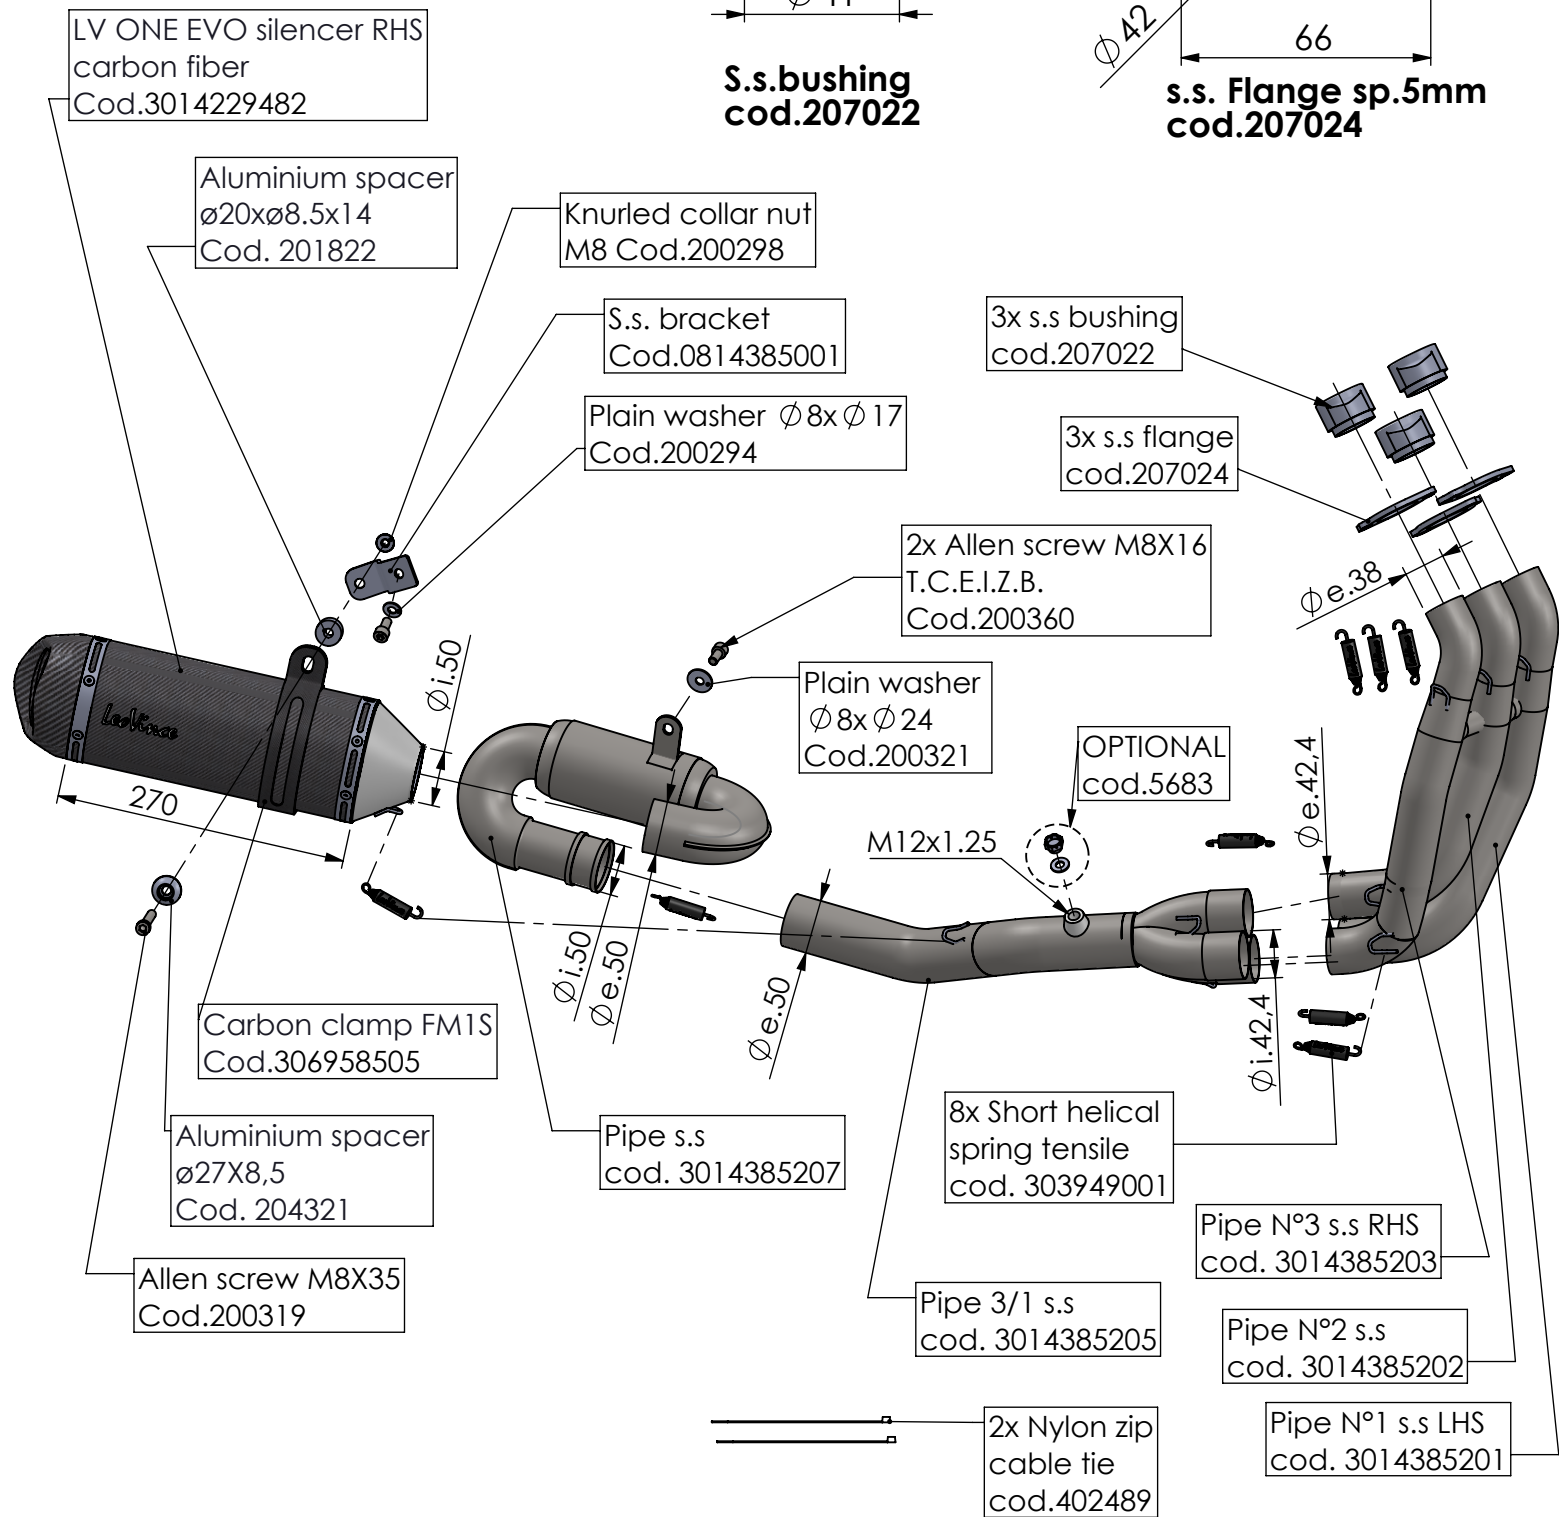

Db-Killer 59B
Cod.3014228803

S.s. bushing
cod.207022

s.s. Flange sp.5mm
cod.207024

ART. 14386E

TRIUMPH 660 TRIDENT (also fits 35kW version)

FULL SYSTEM - LV ONE EVO - CARBON