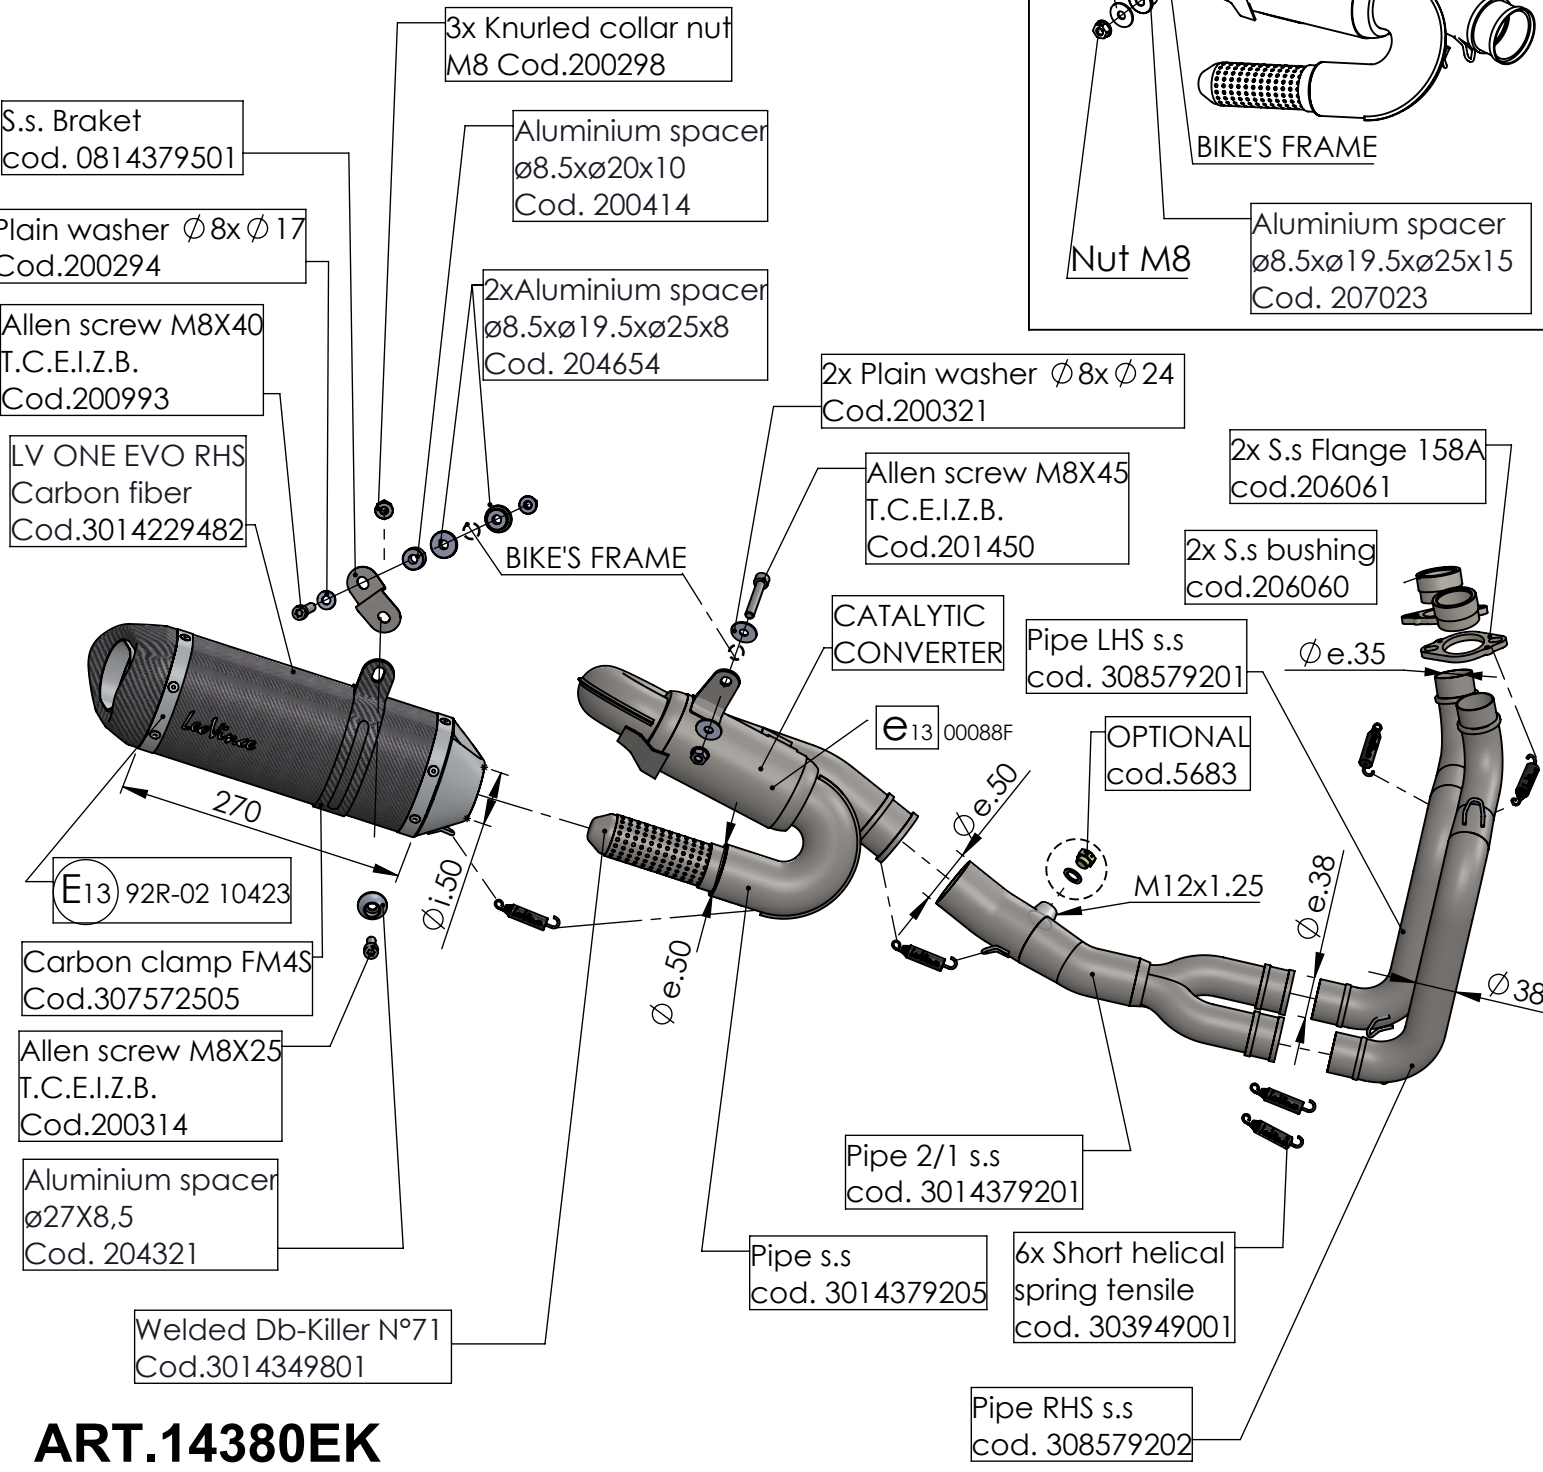

**ATTENTION!  
NINJA 650/ Z 650 SPECIFIC  
ASSEMBLY DRAWING**

**ART.14380EK**

**KAWASAKI Z 650 / Z 650 RS / NINJA 650 / VERSYS 650**  
 (Also fits 35kW version) (Fits with original panniers)

**FULL SYSTEM - LV ONE EVO - CARBON - APPROVED**