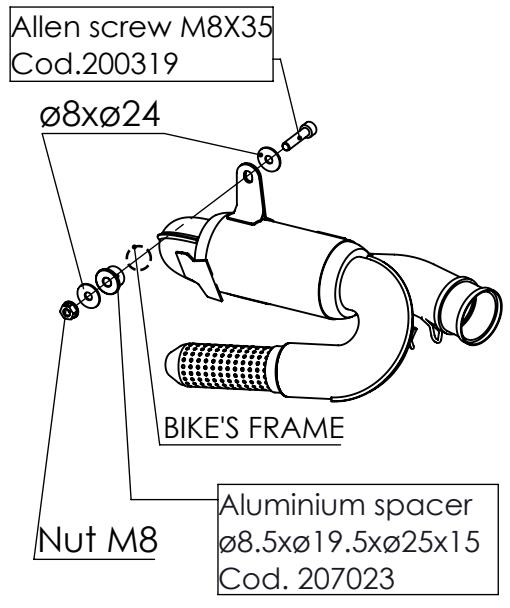

**ATTENTION!  
NINJA 650/ Z 650 SPECIFIC  
ASSEMBLY DRAWING**

**ART.14380EK**

**KAWASAKI Z 650 / Z 650 RS / NINJA 650 / VERSYS 650**  
 (Also fits 35kW version) (Fits with original panniers)

**FULL SYSTEM - LV ONE EVO - CARBON - APPROVED**