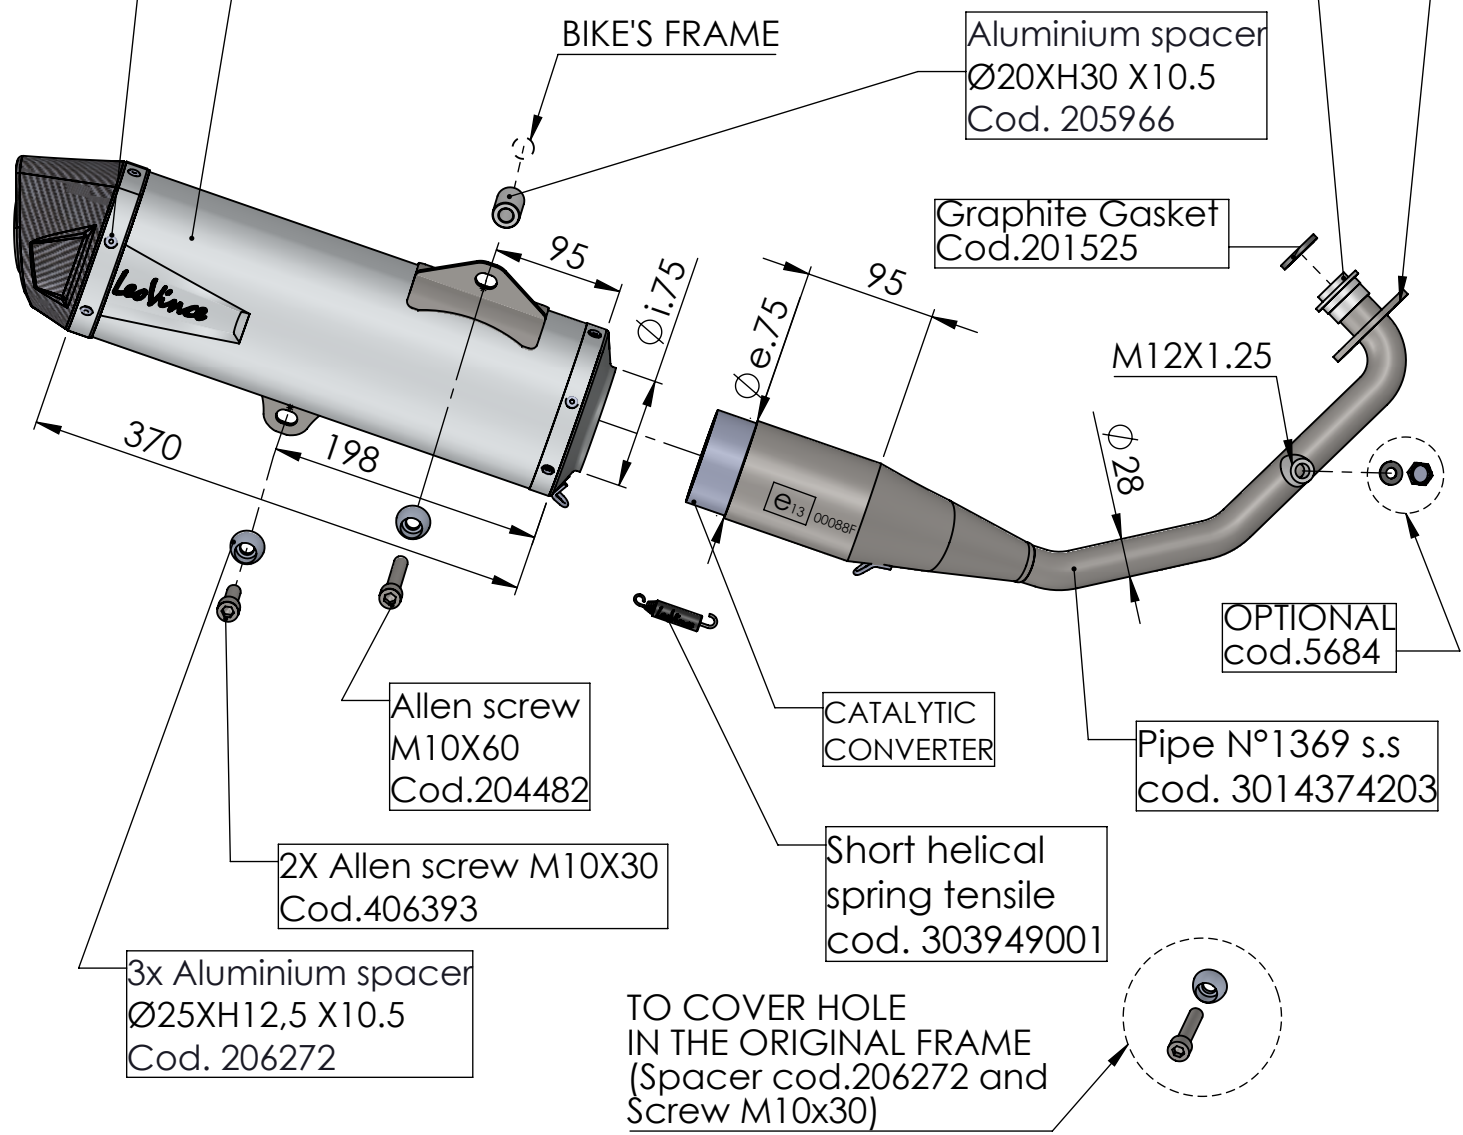

**Bushing s.s.
cod.204640**

**Flange s.s. "43E"
cod.206308 sp.5mm**

**Db-Killer N.63
Cod.3014225801**

- Ⓔ E13 92 R - 01 10440
or
- Ⓔ E13 92 R - 02 10440

**LV ONE EVO silencer RHS
stainless steel
Cod.3014374481**

**Welded s.s. flange "43E"
cod.206308**

**Welded bushing
cod.204640**

**Aluminium spacer
Ø20XH30 X10.5
Cod. 205966**

**Graphite Gasket
Cod.201525**

BIKE'S FRAME

M12X1.25

**OPTIONAL
cod.5684**

**Allen screw
M10X60
Cod.204482**

**CATALYTIC
CONVERTER**

**Pipe N°1369 s.s
cod. 3014374203**

**2X Allen screw M10X30
Cod.406393**

**Short helical
spring tensile
cod. 303949001**

**3x Aluminium spacer
Ø25XH12,5 X10.5
Cod. 206272**

TO COVER HOLE
IN THE ORIGINAL FRAME
(Spacer cod.206272 and
Screw M10x30)

ART. 14374EK

HONDA FORZA 125

FULL SYSTEM - LV ONE EVO - STAINLESS STEEL - APPROVED