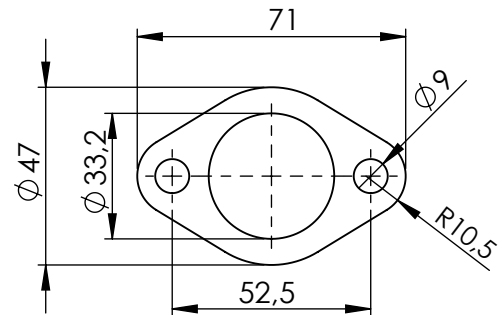

**Flange s.s. "43E"
cod.206308 sp.5mm**

**Db-Killer N.63
Cod.3014225801**