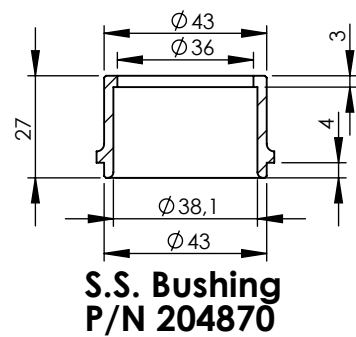

ART. 14372EBU

YAMAHA TRACER 9 / GT / GT+

(Also fits 35kW & 70kW versions) (Fits with original center stand)

FULL SYSTEM 3/1 - LV RACE - STAINLESS STEEL

ART. 14372EBU

YAMAHA XSR 900

(Also fits 35kW & 70kW versions) (Fits with original center stand)

FULL SYSTEM 3/1 - LV RACE - STAINLESS STEEL