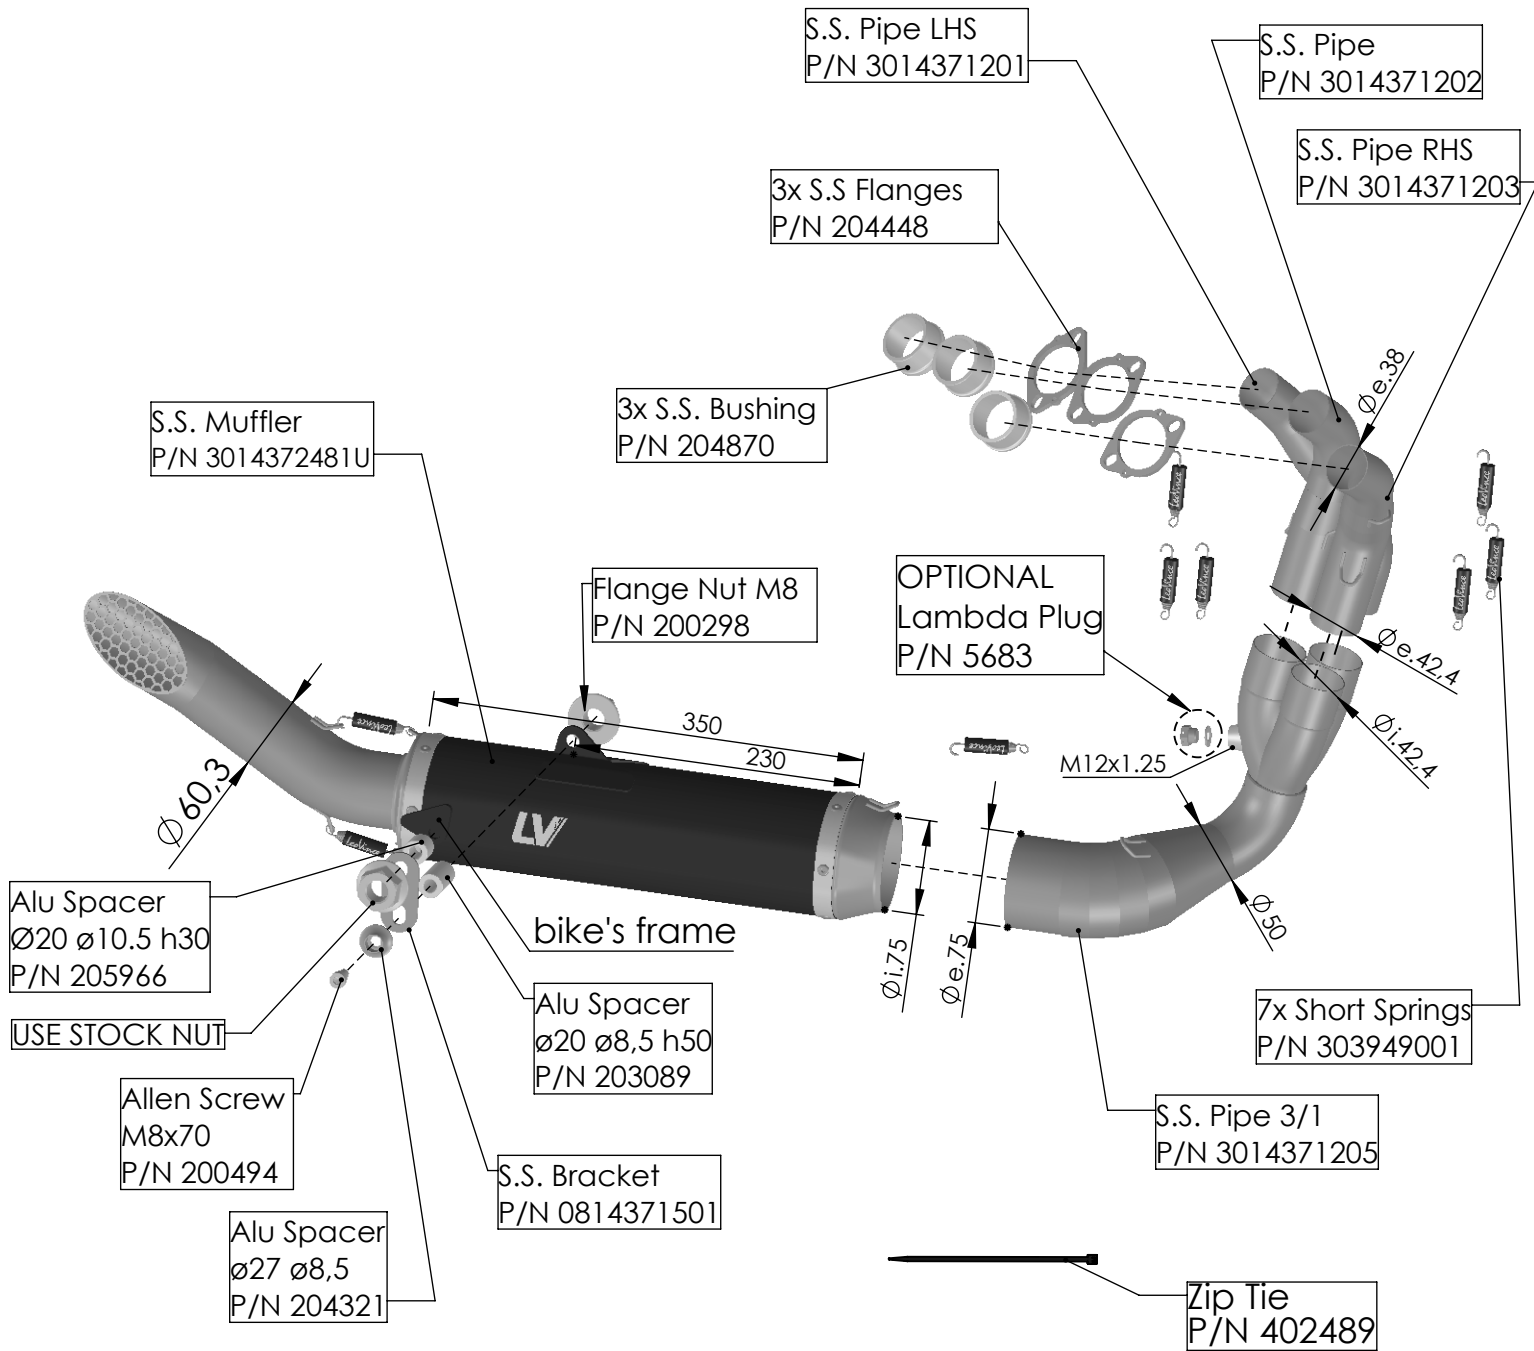

ART. 14372EBU

YAMAHA TRACER 9 / GT / GT+

(Also fits 35kW & 70kW versions) (Fits with original center stand)

FULL SYSTEM 3/1 - LV RACE - STAINLESS STEEL

ART. 14372EBU

YAMAHA XSR 900

(Also fits 35kW & 70kW versions) (Fits with original center stand)

FULL SYSTEM 3/1 - LV RACE - STAINLESS STEEL