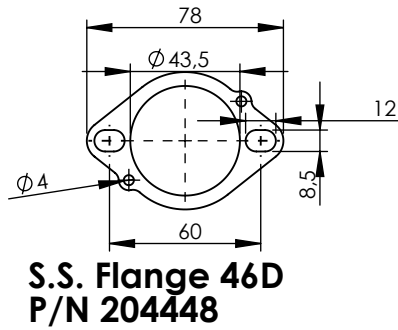

ART. 14372EBU

YAMAHA TRACER 9 / GT / GT+

(Also fits 35kW & 70kW versions) (Fits with original center stand)

FULL SYSTEM 3/1 - LV RACE - STAINLESS STEEL

ART. 14372EBU

YAMAHA XSR 900

(Also fits 35kW & 70kW versions) (Fits with original center stand)

FULL SYSTEM 3/1 - LV RACE - STAINLESS STEEL