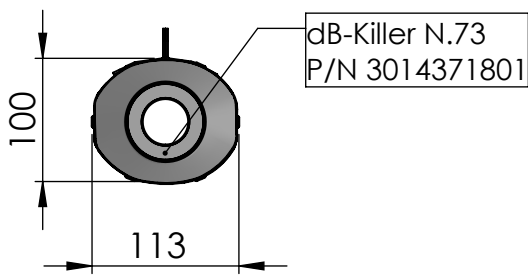

ART. 14372EBU

YAMAHA TRACER 9 / GT / GT+

(Also fits 35kW & 70kW versions) (Fits with original center stand)

FULL SYSTEM 3/1 - LV RACE - STAINLESS STEEL

ART. 14372EBU

YAMAHA XSR 900

(Also fits 35kW & 70kW versions) (Fits with original center stand)

FULL SYSTEM 3/1 - LV RACE - STAINLESS STEEL