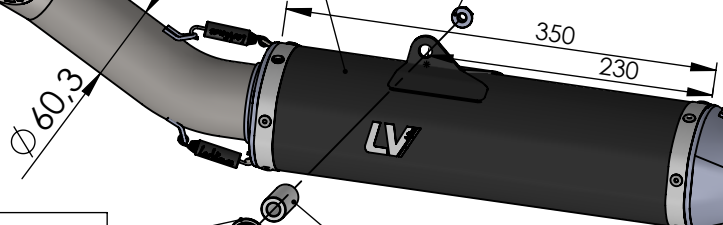

LV-RACE silencer RHS  
stainless steel black  
Cod.3014372481

Pipe RHS s.s.  
cod. 3014371201

Pipe s.s.  
cod. 3014371202

Pipe LHS s.s.  
cod. 3014371203

3x S.s flange  
cod.204448

3x S.s bushing  
cod.204870

OPTIONAL  
cod.5683

Knurled collar nut  
M8 Cod.200298

M12x1.25

2x Spacer  
ø29-23.5x8.5 H7  
Cod. 205153

Spacer  
ø20xø8,5 h50  
Cod. 203089

9x Short helical  
spring tensile  
cod. 303949001

Pipe 3/1 s.s.  
cod. 3014371205

# ART. 14372EB

YAMAHA TRACER 9 / GT - XSR 900

Also fits 35kW & 70kW versions - Fits with original center stand

FULL SYSTEM 3/1 - LV RACE - BLACK EDITION