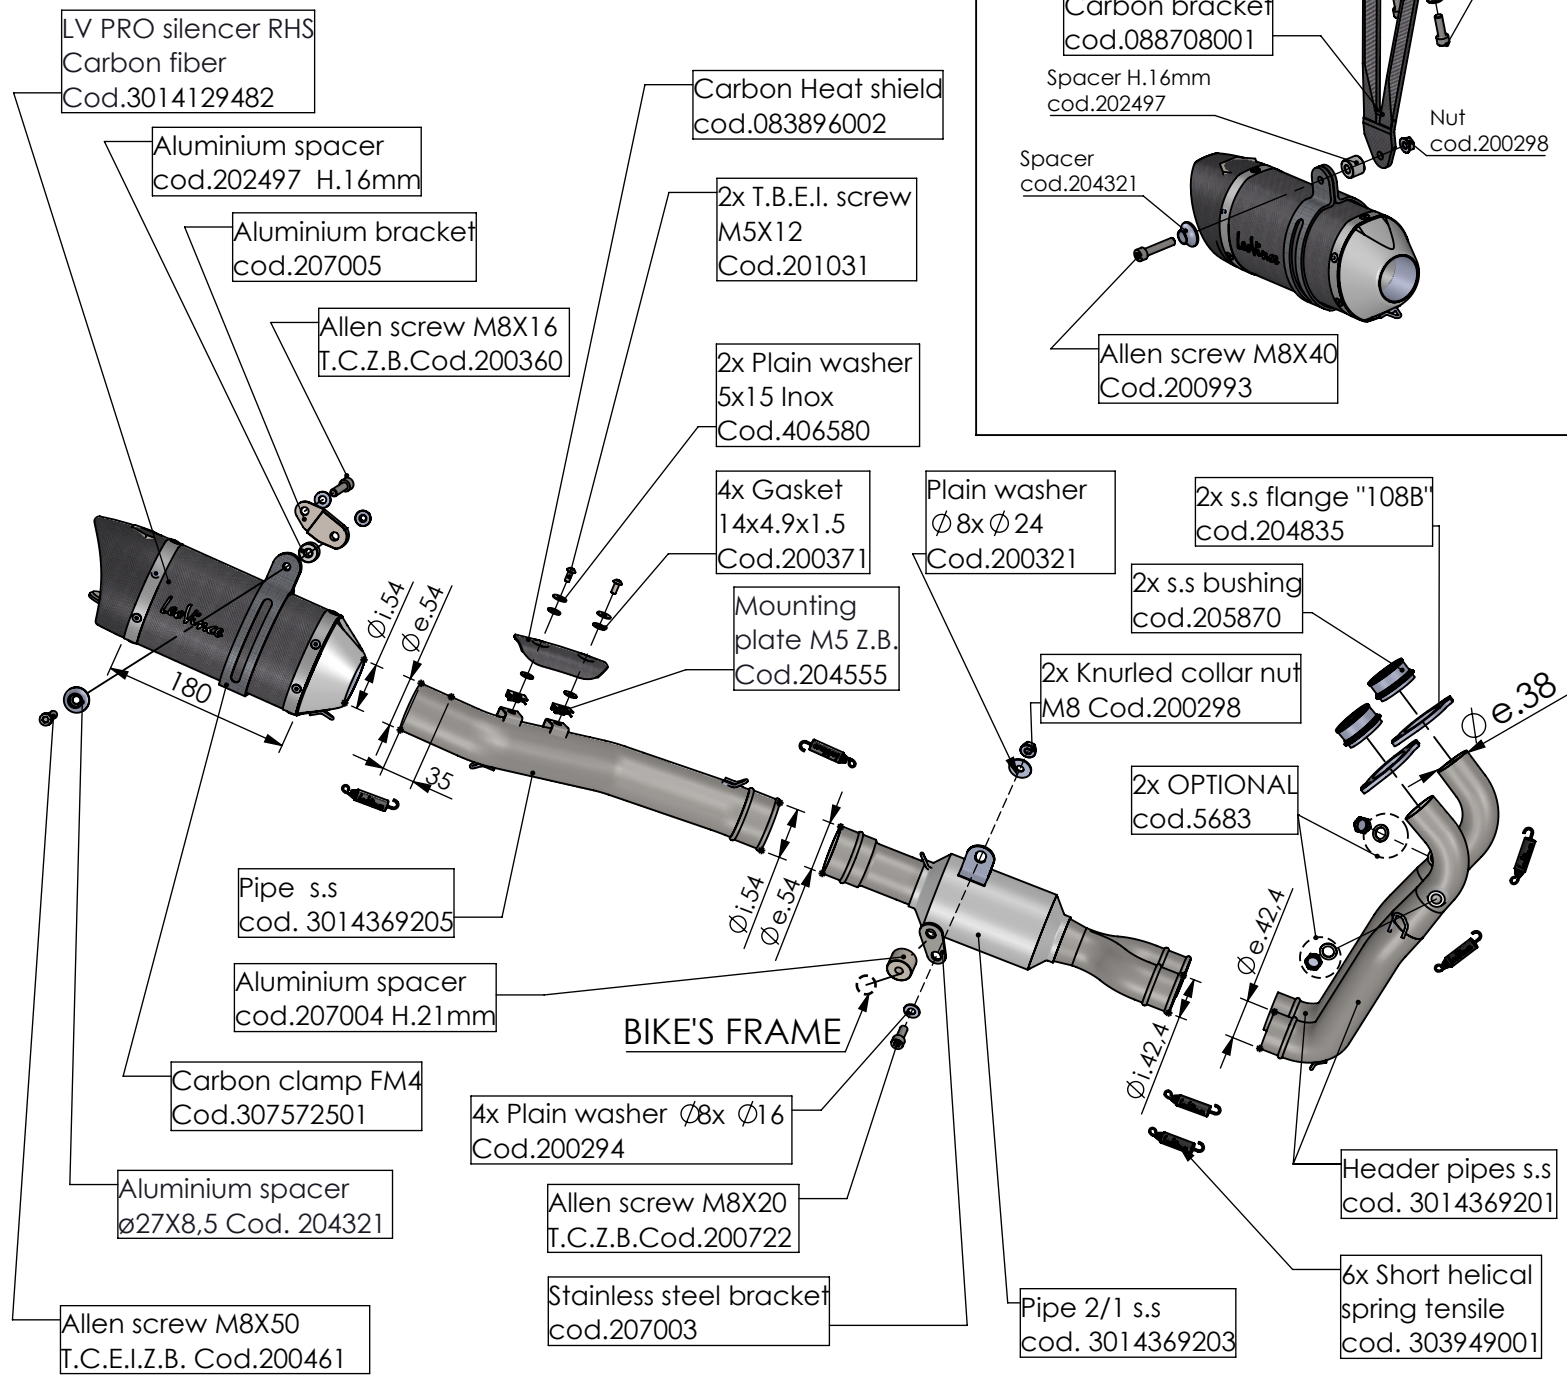

**dB-killer n.52B**  
Cod.308437801

**s.s. Flange "108B"**  
cod.204835 sp.5mm

**s.s. bushing**  
cod.205870

**Alternatively it is possible take off the original passenger's RH footboard and assemble the carbon bracket fitting the fasteners as show below**

**ART. 14370E**

**APRILIA RS 660 - TUONO 660 (also fits 35kW version)**

**FULL SYSTEM - LV PRO - CARBON FIBER**