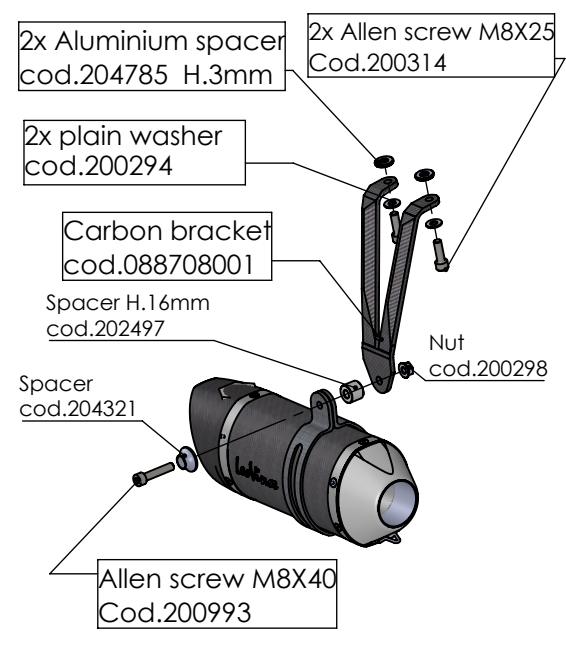

**dB-killer n.52B**  
Cod.308437801

**s.s. Flange "108B"**  
cod.204835 sp.5mm

**s.s. bushing**  
cod.205870

**Alternatively it is possible take off the original passenger's RH footboard and assemble the carbon bracket fitting the fasteners as show below**

**ART. 14370E**

**APRILIA RS 660 - TUONO 660 (also fits 35kW version)**

**FULL SYSTEM - LV PRO - CARBON FIBER**