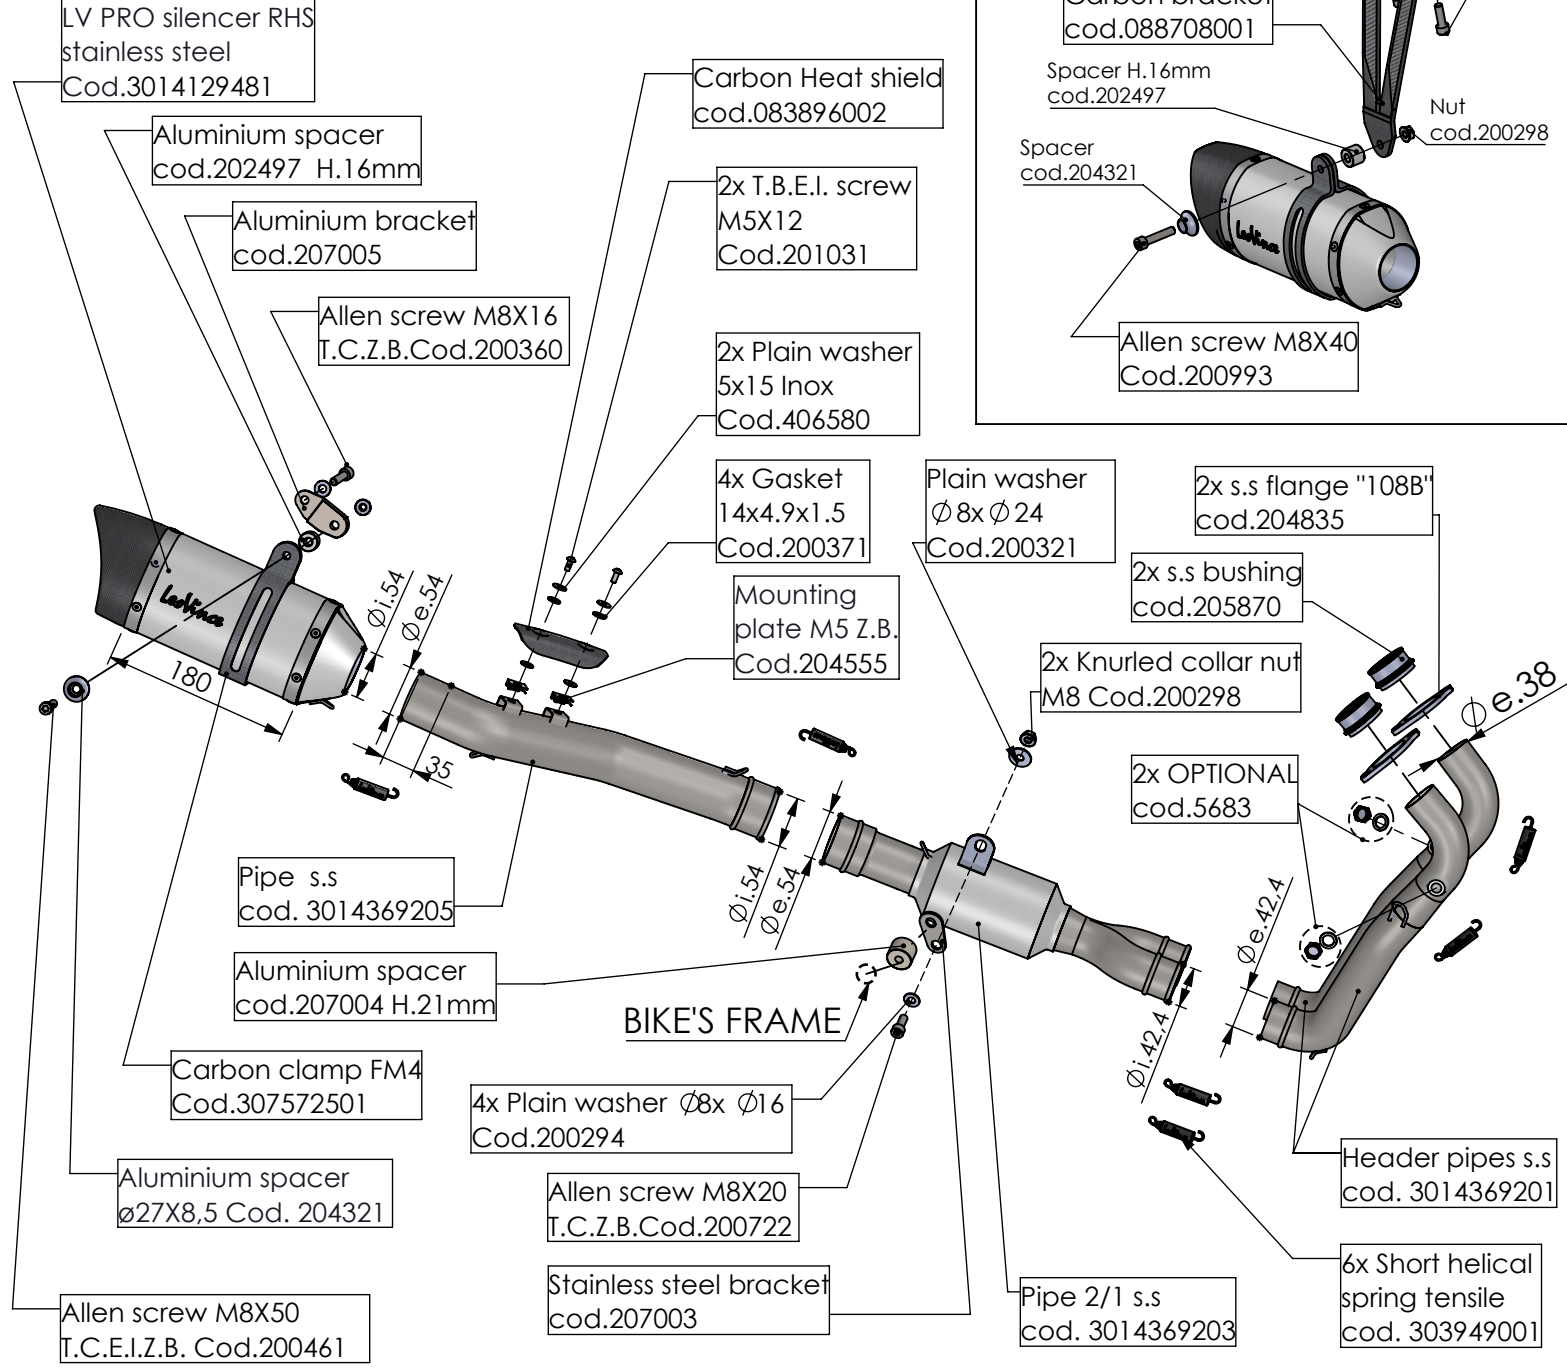

dB-killer n.52B
Cod.308437801

s.s. Flange "108B"
cod.204835 sp.5mm

s.s. bushing
cod.205870

Alternatively it is possible take off the original passenger's RH footboard and assemble the carbon bracket fitting the fasteners as show below

ART. 14369E

APRILIA RS 660 - TUONO 660 (also fits 35kW version)

FULL SYSTEM - LV PRO - STAINLESS STEEL