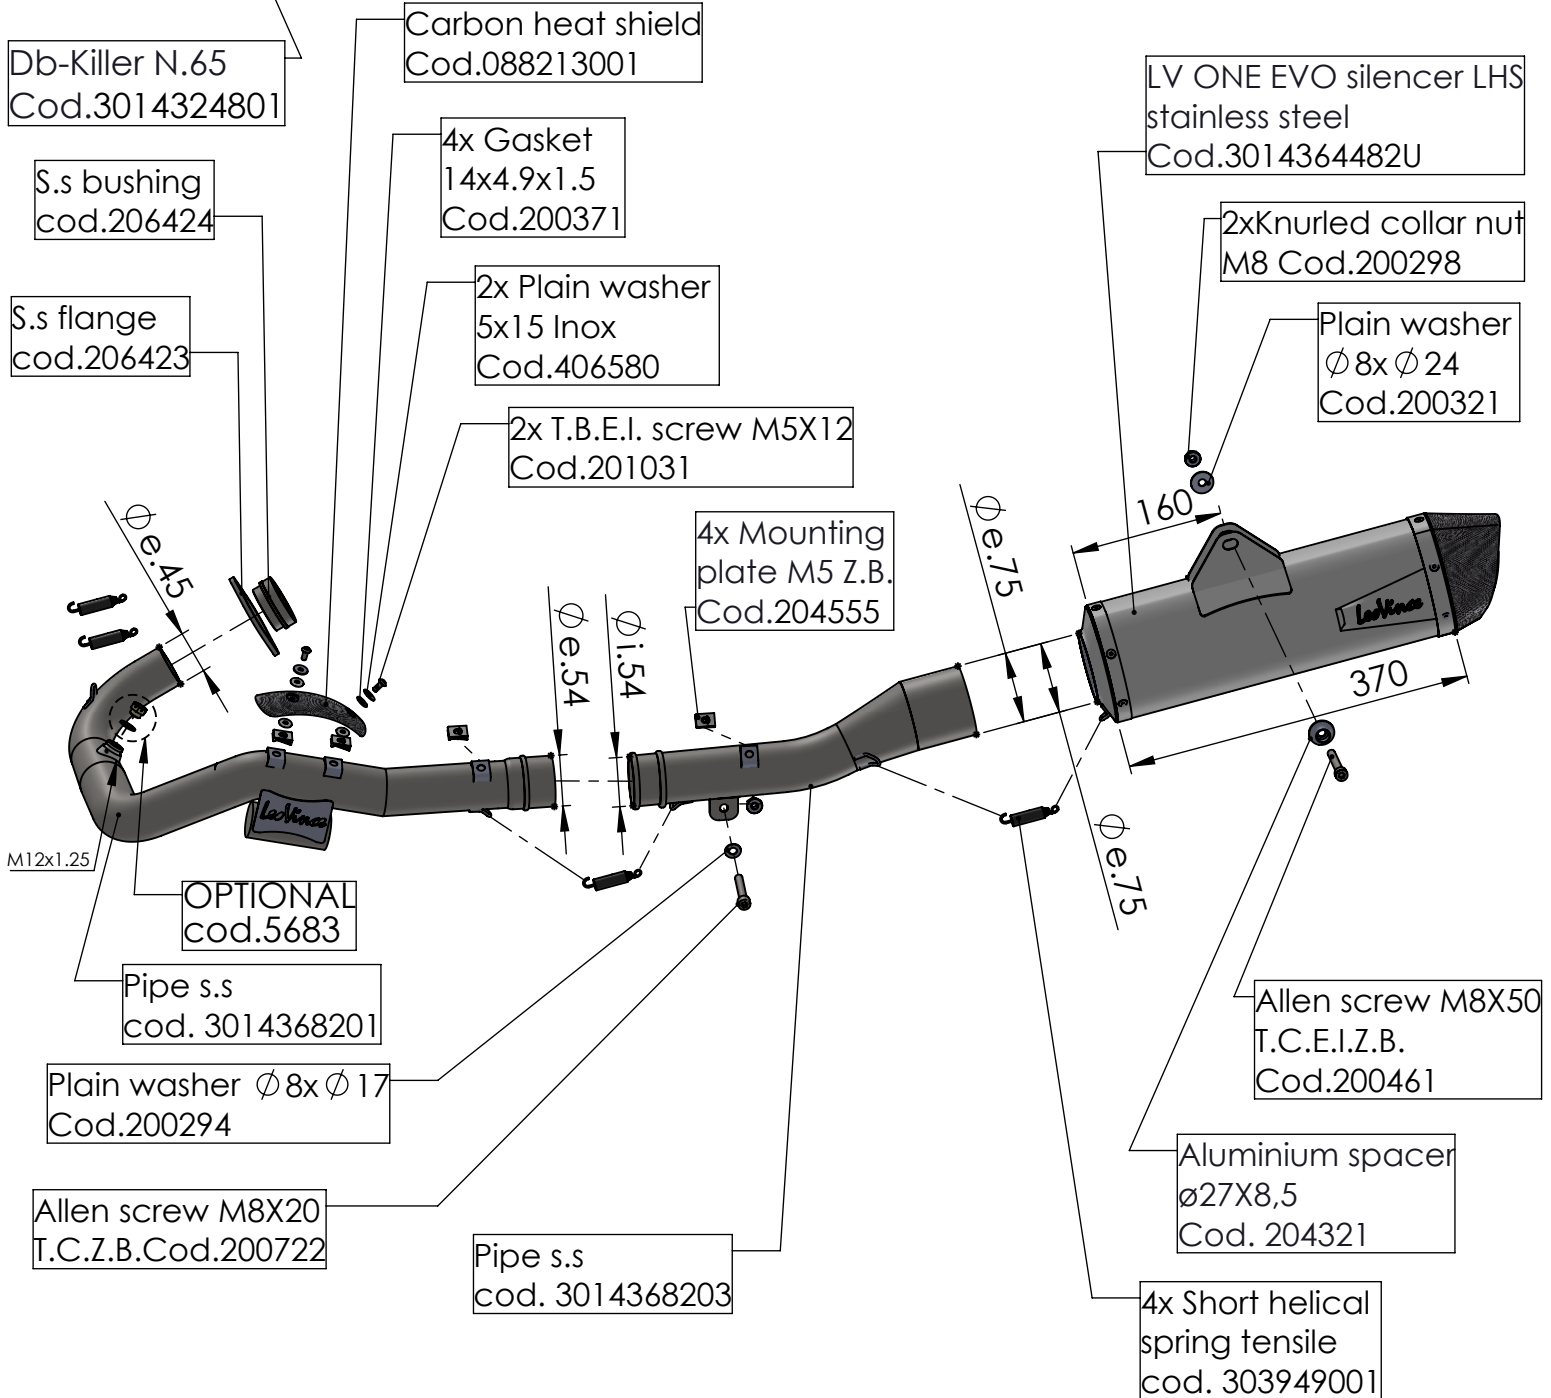

**Flange s.s. sp.5mm  
cod.206423**

**s.s. bushing  
cod.206424**

## ART. 14368EU

HUSQVARNA 701 ENDURO/LR / 701 SUPERMOTO  
(also fits 35kW version)

FULL SYSTEM - LV ONE EVO - STAINLESS STEEL