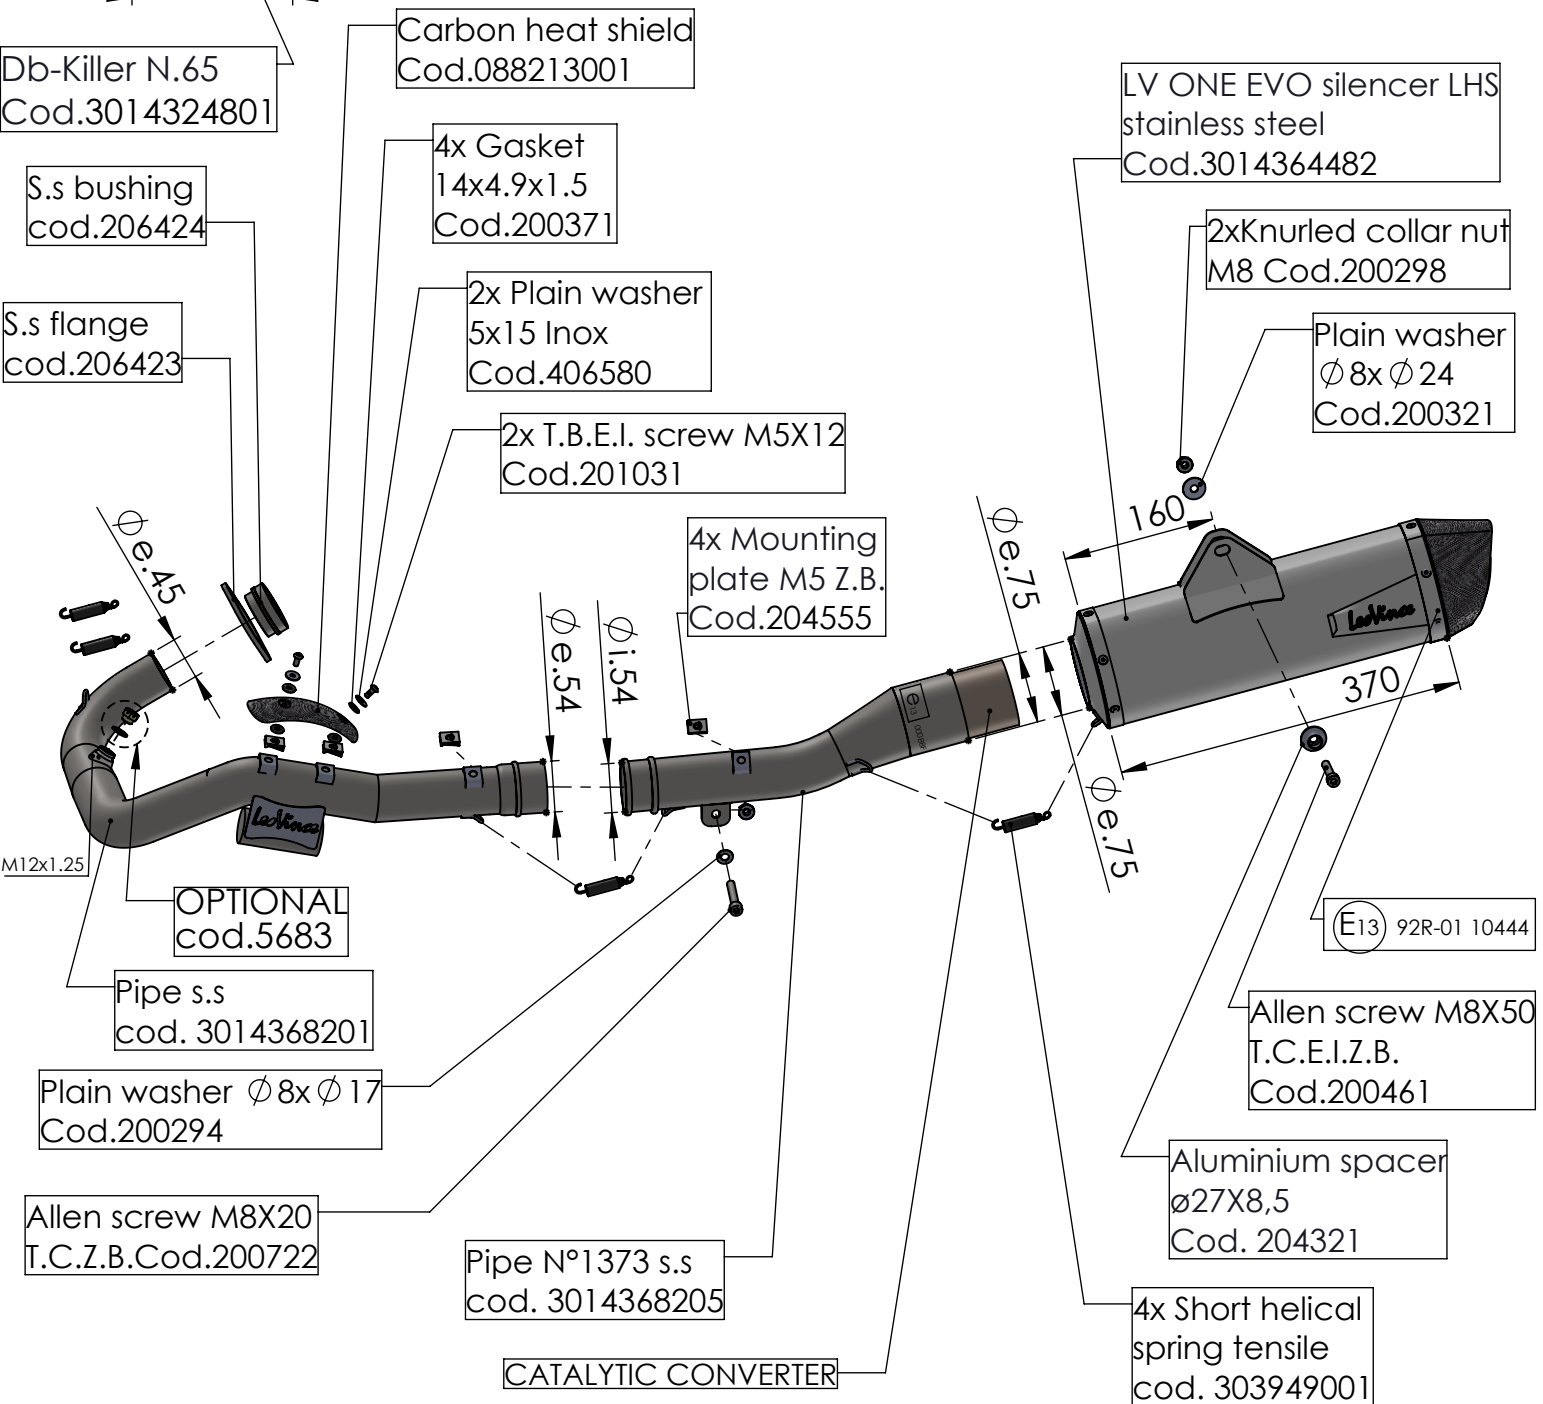

**Flange s.s. sp.5mm
cod.206423**

**s.s. bushing
cod.206424**

WARNING
DO NOT USE ORIGINAL
GRAPHITE BUSHING

ART. 14368EK

HUSQVARNA 701 ENDURO/LR / 701 SUPERMOTO
(also fits 35kW version)

FULL SYSTEM - LV ONE EVO - STAINLESS STEEL - APPROVED