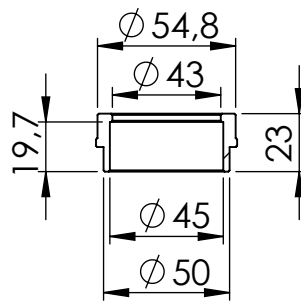

**Flange s.s. sp.5mm
cod.206423**

**s.s. bushing
cod.206424**

WARNING
DO NOT USE ORIGINAL
GRAPHITE BUSHING

ART. 14368EK

HUSQVARNA 701 ENDURO/LR / 701 SUPERMOTO
(also fits 35kW version)

FULL SYSTEM - LV ONE EVO - STAINLESS STEEL - APPROVED