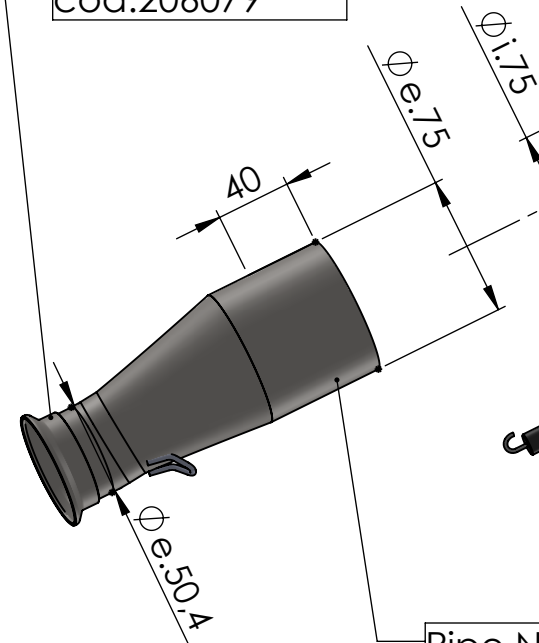

WARNING
DO NOT REMOVE ORIGINAL GRAPHITE BUSHING

Welded bushing
cod.206079

Pipe N°1365 s.s
cod. 3014367201

Knurled collar nut
M8 Cod.200298

Plain washer $\phi 8 \times \phi 24$
Cod.200321

LV ONE EVO silencer RHS
stainless steel
Cod.3014363482

Short helical
spring tensile
cod. 303949001

Allen screw M8X50
T.C.E.I.Z.B.
Cod.200461

Aluminium spacer
 $\phi 27 \times 8,5$
Cod. 204321

ART. 14367E

HUSQVARNA 701 ENDURO/LR / 701 SUPERMOTO
(Also fits 35kW version)

SLIP-ON - LV ONE EVO - STAINLESS STEEL