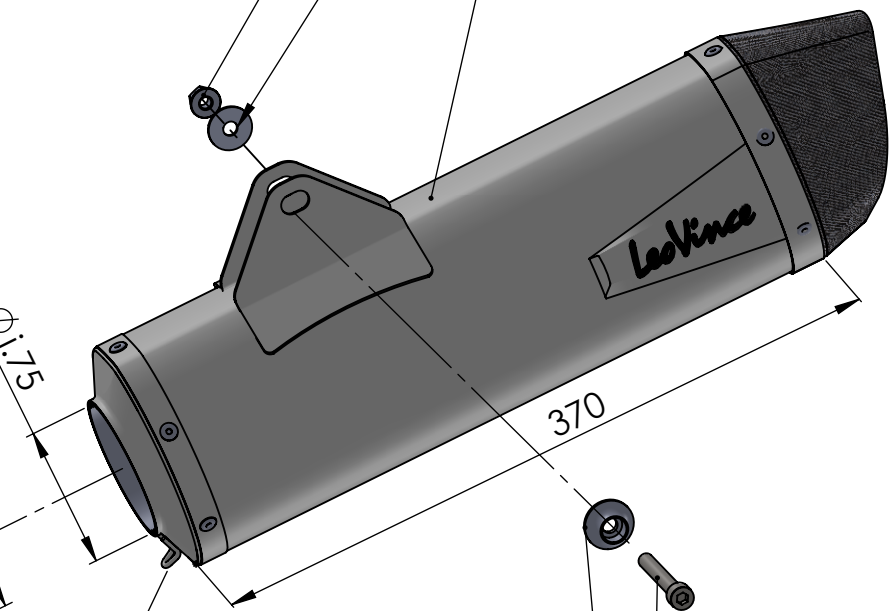

WARNING
DO NOT REMOVE ORIGINAL GRAPHITE BUSHING

Welded bushing
cod.206079

Pipe N°1365 s.s
cod. 3014367201

Knurled collar nut
M8 Cod.200298

Plain washer $\phi 8 \times \phi 24$
Cod.200321

LV ONE EVO silencer RHS
stainless steel
Cod.3014363482

Short helical
spring tensile
cod. 303949001

Allen screw M8X50
T.C.E.I.Z.B.
Cod.200461

Aluminium spacer
 $\phi 27 \times 8,5$
Cod. 204321

ART. 14367E

HUSQVARNA 701 ENDURO/LR / 701 SUPERMOTO
(Also fits 35kW version)

SLIP-ON - LV ONE EVO - STAINLESS STEEL