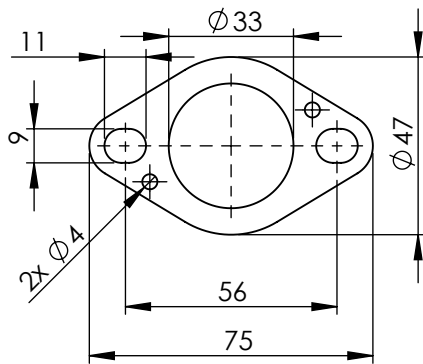

Db-Killer N.62  
Cod.3014259801

S.s. flange "45E"  
cod.205267 sp. 6mm

S.s. bushing  
cod.206662

Carbon clamp FM4S  
Cod.307572505

LV ONE EVO silencer RHS  
stainless steel  
Cod.3014259481

(E13) 92R-02 10432

Knurled collar nut  
M8 Cod.200298

2x Aluminium spacer  
Cod. 204828

Aluminium spacer  
Cod. 202210 ø30-10-8.5

Allen screw M6X20  
T.C.Z.B.  
Cod.203508

Plain washer Ø 6x Ø 24  
Cod.201146

Mounting  
plate M6 Z.B.  
Cod.204664