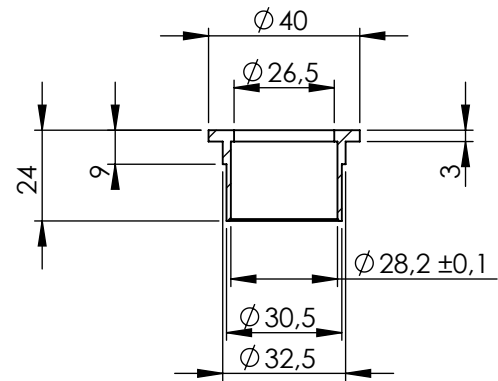

S.s. bushing
cod.206662

Carbon clamp FM4S
Cod.307572505

LV ONE EVO silencer RHS
stainless steel black
Cod.3014340485

Knurled collar nut
M8 Cod.200298

2x Aluminium spacer
Cod. 204828

Aluminium spacer
Cod. 202210 ø30-10-8.5

Allen screw M6X20
T.C.Z.B.
Cod.203508

Plain washer $\phi 6 \times \phi 24$
Cod.201146

Mounting
plate M6 Z.B.
Cod.204664

S.s. flange "45E"
cod.205267

S.s. bushing
cod.206662