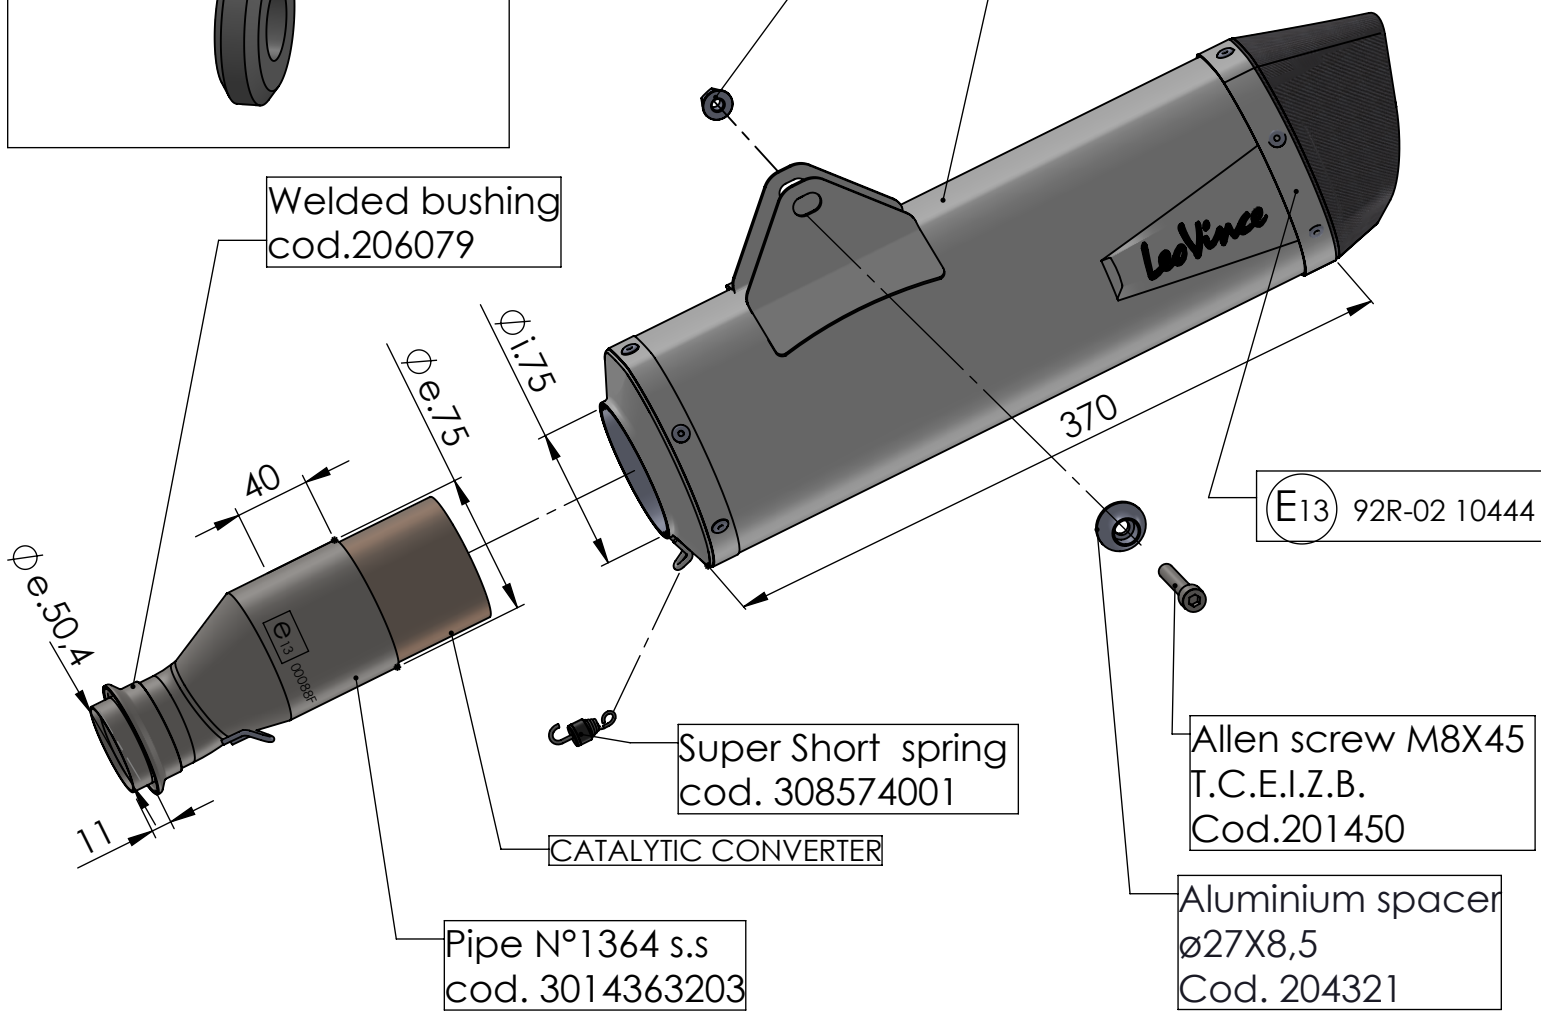

**Bushing s.s.
cod.206079**

WARNING
DO NOT REMOVE ORIGINAL
GRAPHITE BUSHING

Welded bushing
cod.206079

Knurled collar nut
M8 Cod.200298

LV ONE EVO silencer RHS
stainless steel
Cod.3014363482

ART. 14363EK

KTM 690 ENDURO R/690 SMC R/GAS GAS ES 700/GAS GAS SM 700
(Also fits 35kW version)

SLIP-ON - LV ONE EVO - STAINLESS STEEL - APPROVED