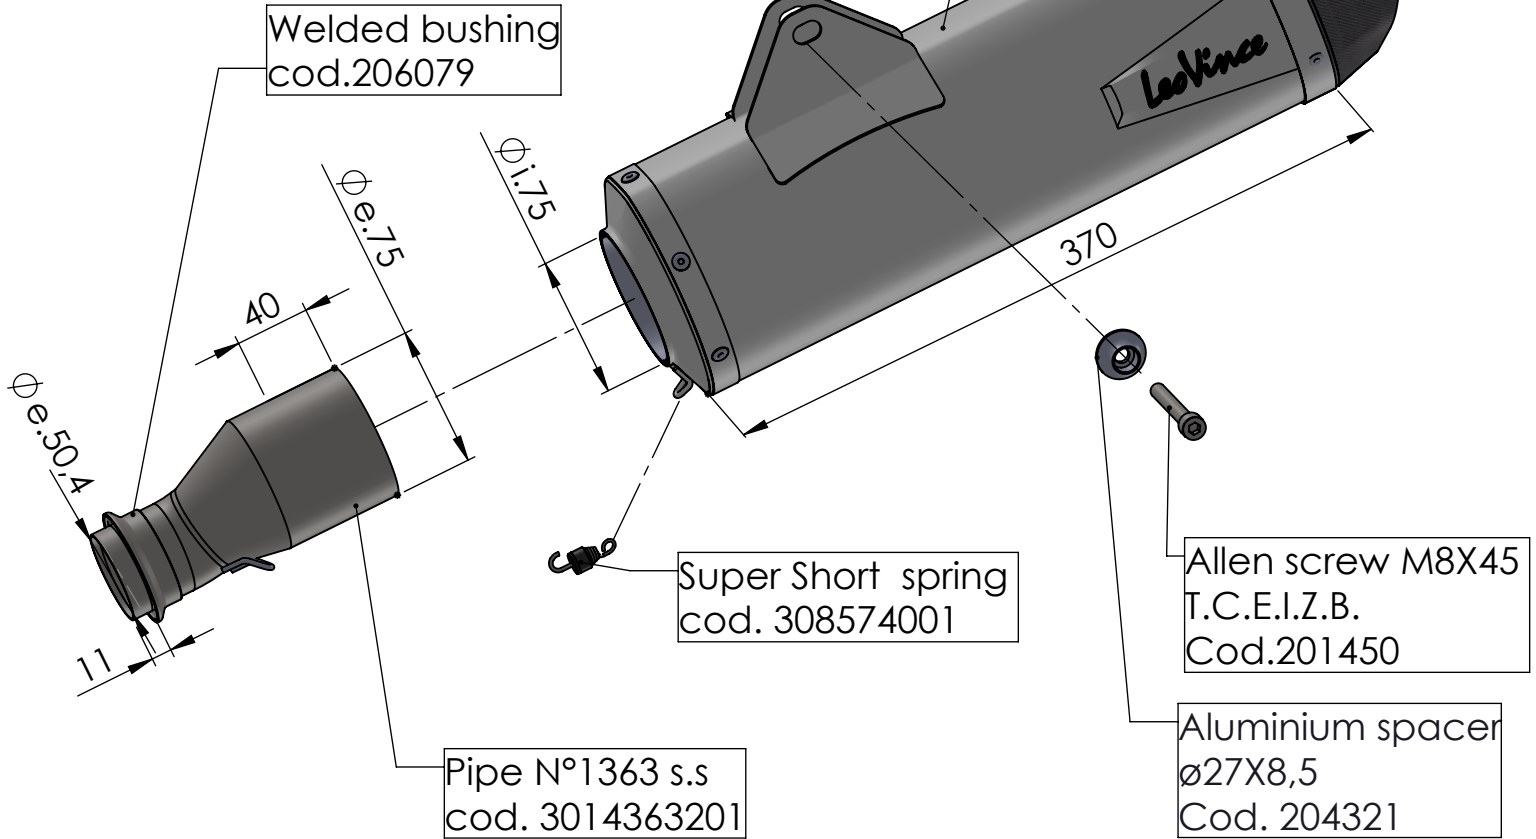

**Bushing s.s.
cod.206079**

WARNING
DO NOT REMOVE ORIGINAL
GRAPHITE BUSHING

Knurled collar nut
M8 Cod.200298

LV ONE EVO silencer RHS
stainless steel
Cod.3014363482

Welded bushing
cod.206079

Super Short spring
cod. 308574001

Allen screw M8X45
T.C.E.I.Z.B.
Cod.201450

Aluminium spacer
ø27X8,5
Cod. 204321

Pipe N°1363 s.s.
cod. 3014363201

ART. 14363E

KTM 690 ENDURO R/690 SMC R/GAS GAS ES 700/GAS GAS SM 700
(Also fits 35kW version)

SLIP-ON - LV ONE EVO - STAINLESS STEEL