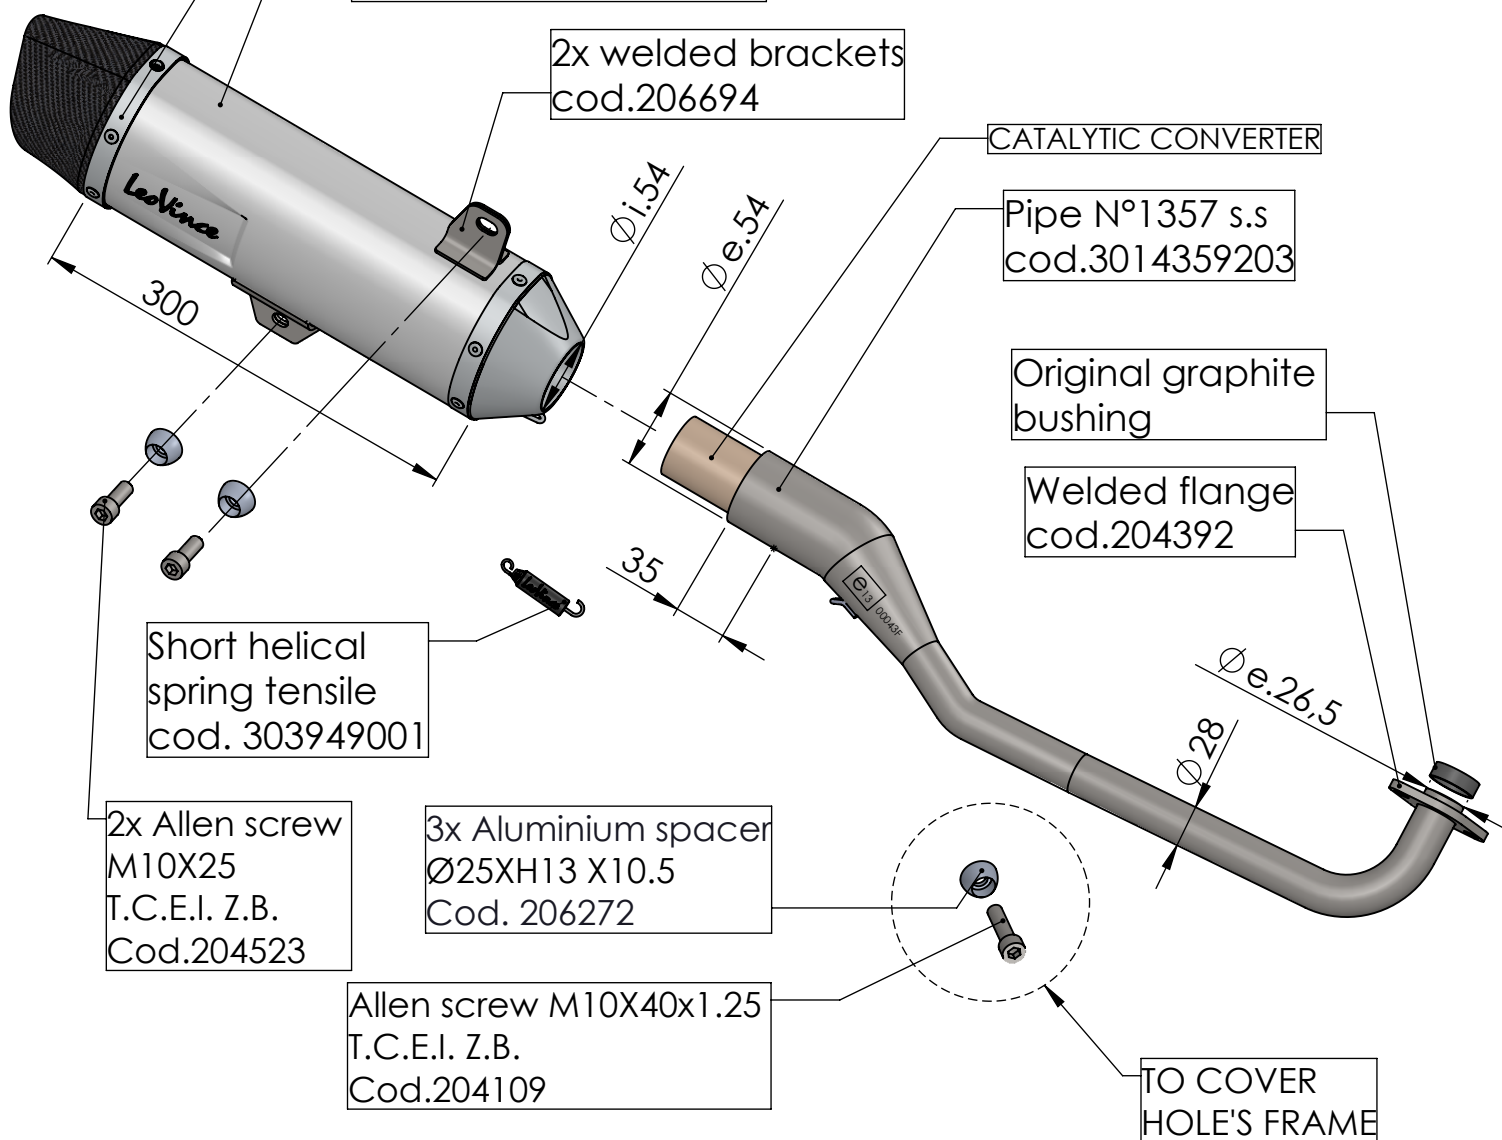

Flange s.s. sp.6mm
"45B" cod.204392

Db-Killer N.63
Cod.3014225801

E13 92R-02 10410

LV ONE EVO silencer RHS
stainless steel
Cod.3014359481

2x welded brackets
cod.206694

CATALYTIC CONVERTER

Pipe N°1357 s.s.
cod.3014359203

Original graphite
bushing

Welded flange
cod.204392

Short helical
spring tensile
cod. 303949001

2x Allen screw
M10X25
T.C.E.I. Z.B.
Cod.204523

3x Aluminium spacer
Ø25XH13 X10.5
Cod. 206272

Allen screw M10X40x1.25
T.C.E.I. Z.B.
Cod.204109

TO COVER
HOLE'S FRAME

ART.14359EK

YAMAHA NMAX 125 /155

FULL SYSTEM - LV ONE EVO - STAINLESS STEEL - APPROVED