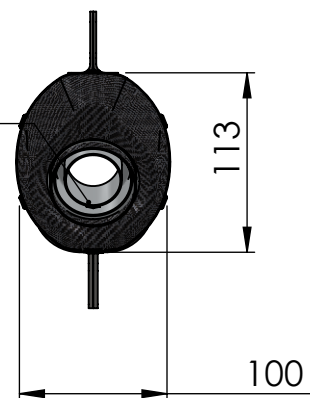

Flange s.s. sp.6mm
"45B" cod.204392

Db-Killer N.63
Cod.3014225801

E13 92R-02 10410

LV ONE EVO silencer RHS
stainless steel
Cod.3014359481

2x welded brackets
cod.206694

CATALYTIC CONVERTER

Pipe N°1357 s.s.
cod.3014359203

Original graphite
bushing

Welded flange
cod.204392

Short helical
spring tensile
cod. 303949001

2x Allen screw
M10X25
T.C.E.I. Z.B.
Cod.204523

3x Aluminium spacer
Ø25XH13 X10.5
Cod. 206272

Allen screw M10X40x1.25
T.C.E.I. Z.B.
Cod.204109

TO COVER
HOLE'S FRAME

ART.14359EK

YAMAHA NMAX 125 /155

FULL SYSTEM - LV ONE EVO - STAINLESS STEEL - APPROVED