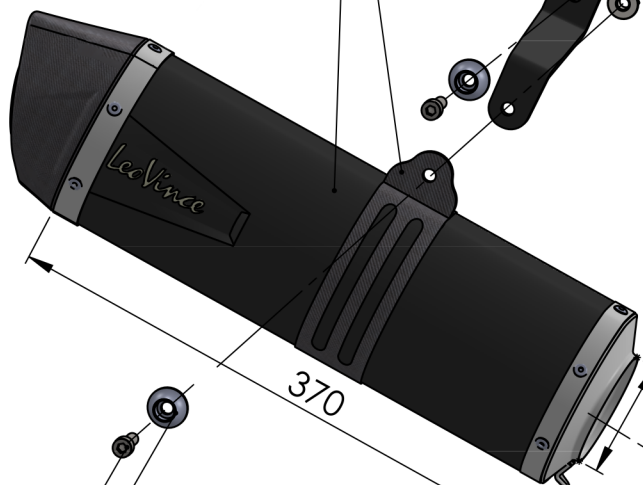

Black aluminium bracket  
Purch. cod 206683  
Prod.cod. 0814355501

2x Gasket  
14x4.9x1.5  
Cod.200371

Carbon clamp FBTD5  
cod. 3014220501

BIKE'S FRAME

Plain washer  
5x15 Inox  
Cod.406580

Knurled collar nut  
M8 Cod.200298

Allen screw M5X12  
T.B.E.I.  
Cod.201031

LV ONE EVO silencer RHS  
Stainless steel black  
Cod.3014355485U

Plain washer  
6.4x14 Inox  
Cod.205833

Allen screw  
M6X14 T.B.E.I.  
Cod.204643

Mounting  
plate M5  
Cod.204555

2x Aluminium spacer  
ø27X8,5  
Cod. 204321

2x Allen screw M8X25  
T.C.E.I.Z.B.  
Cod.200314

Pipe N°1308 s.s  
cod. 3015302201

Short spring  
cod. 303949001

Strap in S.s.Ø51  
Cod.300051530

2x Gasket  
14x5.9x1.5  
Cod.206367

## ART. 14355EBU

HONDA CRF 1100 L AFRICA TWIN/ADVENTURE SPORT/DCT  
(fits with original panniers)

SLIP-ON - LV ONE EVO - BLACK