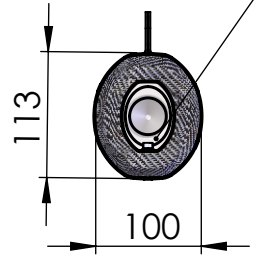

Db-Killer 59B
Cod.3014228803

S.s Flange 112A
cod.204569 Sp.5mm

S.s bushing
cod.204833

4x Allen screw M6X20
Cod.203508

4x Plain washer ϕ 6x ϕ 12
Cod.200291

BIKE'S FRAME

2x Plain washer ϕ 8x ϕ 17
Cod.200294

Bracket s.s.
cod. 206674

4X Knurled collar nut
M6 Cod.200333

3x Knurled collar nut
M8 Cod.200298

Welded reinforcements

CATALYTIC
CONVERTER

LV ONE EVO RHS
Carbon fiber
Cod.3014229482

Carbon clamp FM4S
Cod.307572505

Silencer bracket s.s.
Prod. cod.3014349501
Purch cod.206673

E13 92R-02 10423

3x Allen screw
M8X20 T.C.Z.B.
Cod.200722

2x Plain washer
 ϕ 8x ϕ 24
Cod.200321

Welded Db-Killer N°71
Cod.3014349801

Pipe s.s
cod. 3014349209

Rubber black clamp
cod.402489

BIKE'S FRAME

ϕ i.45