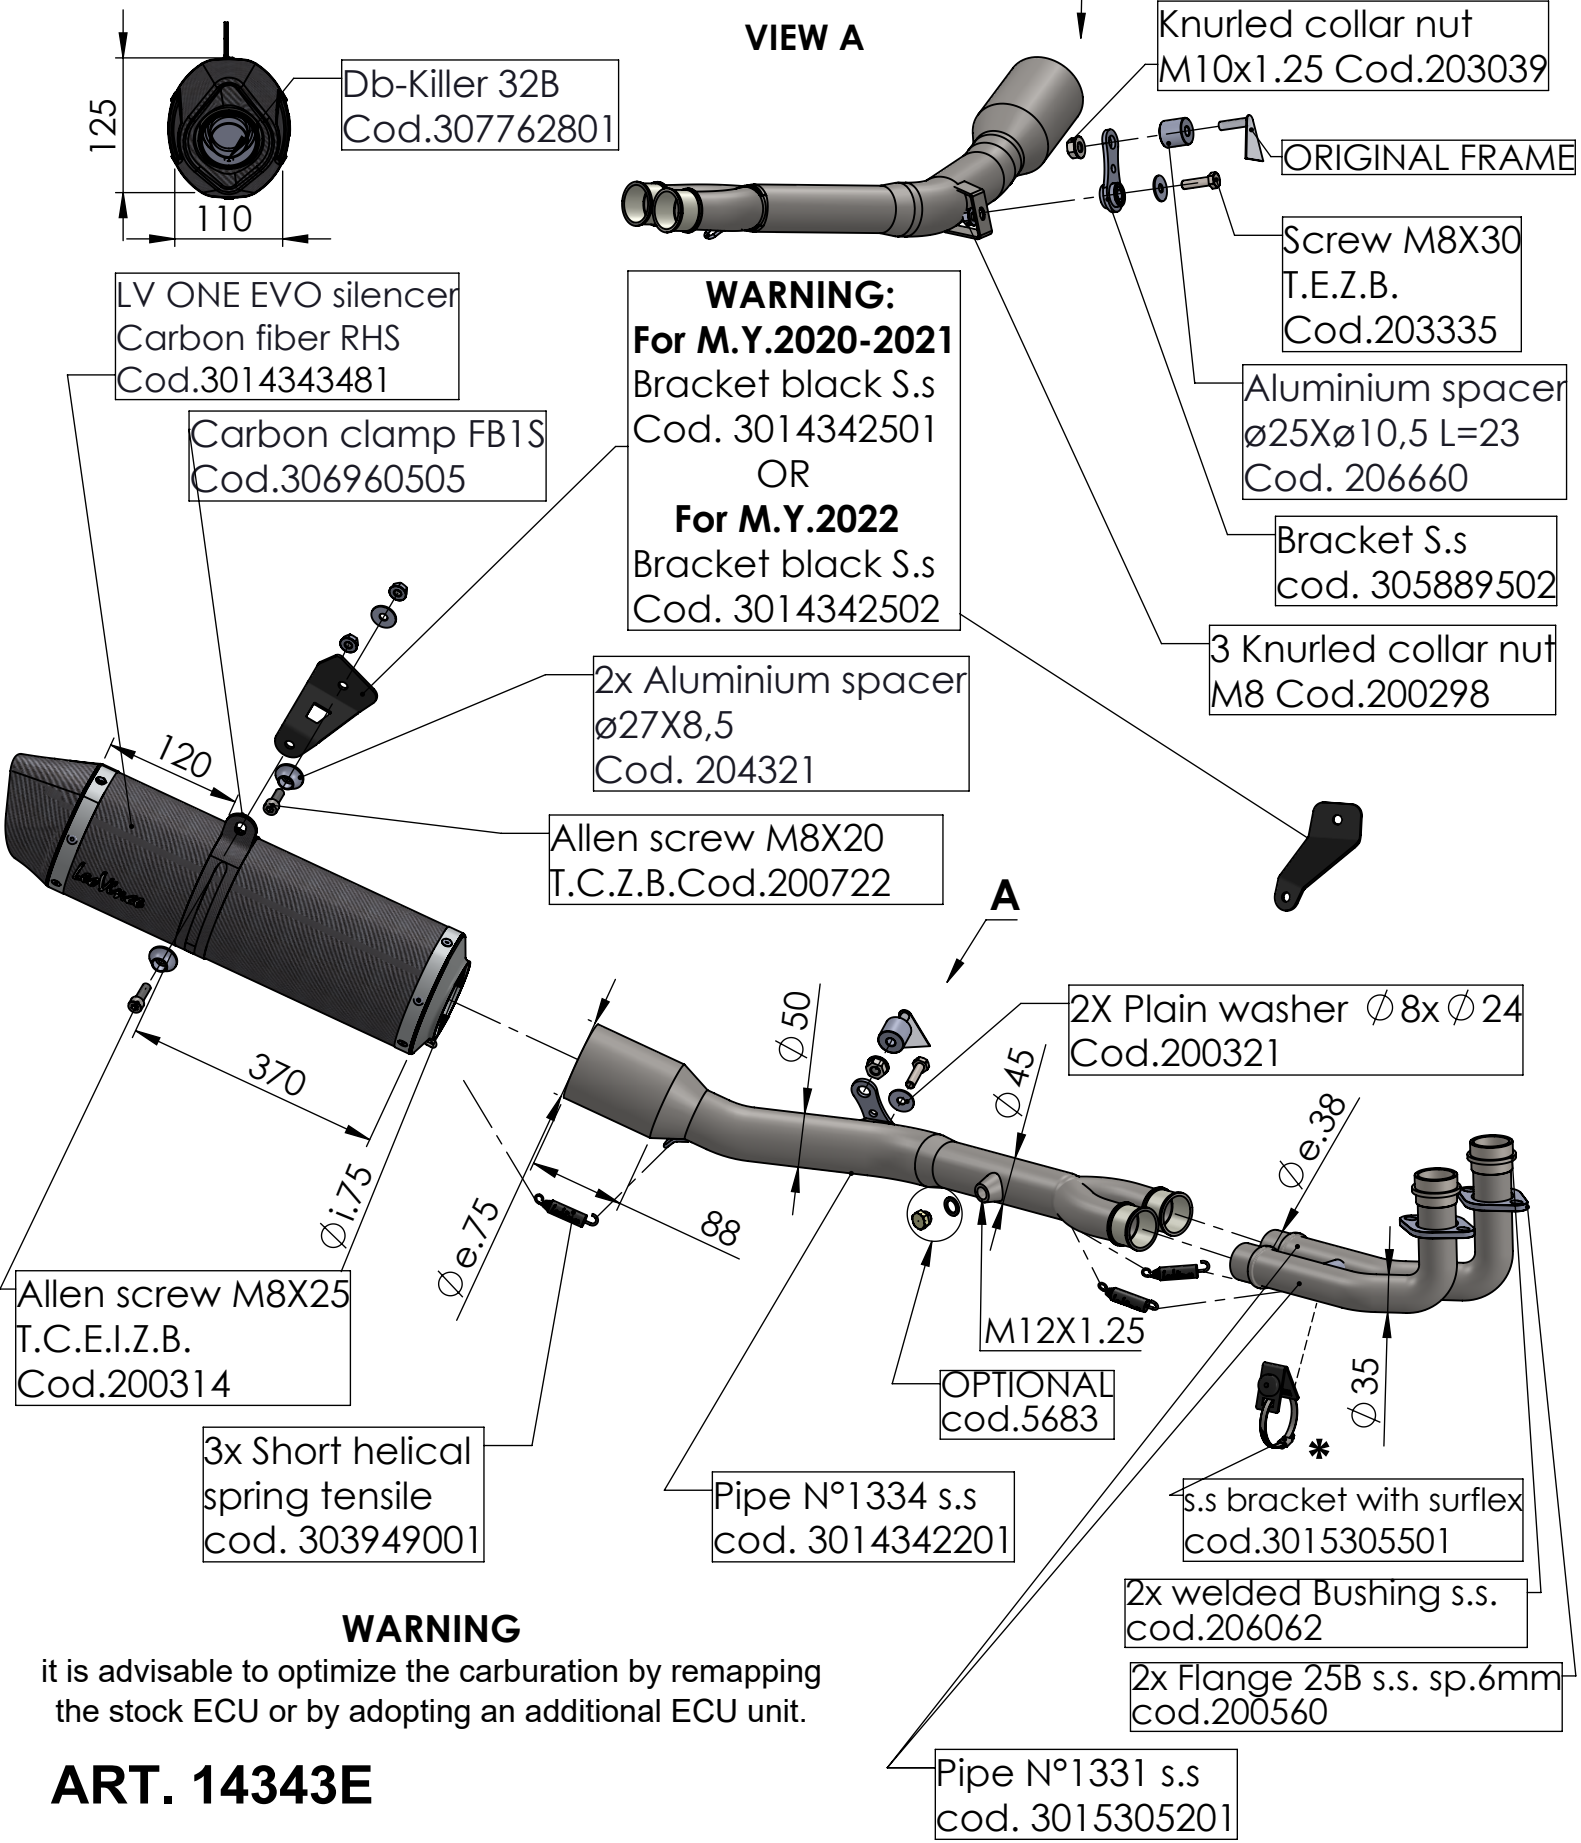

**\*N.B. WARNING! FOR INSTALLATION ON MODEL 2022 -->**  
 it is essential to use the bracket cod.3015305501 on the manifold to avoid damaging the original fairing.

**NB: ONLY FOR T-MAX 560**

**ART. 14343E**

YAMAHA T-MAX 560 / TECH MAX

FULL SYSTEM - LV ONE EVO - CARBON