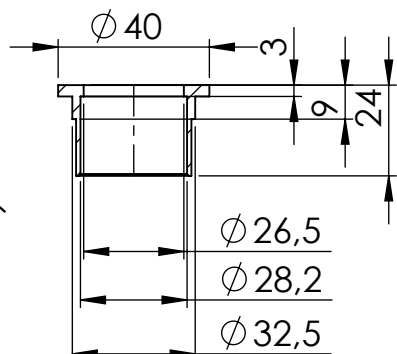

Db-Killer N.62
Cod.3014259801

Flange 45E sp.6
cod.205267

Bushing S.s
cod.206662

Knurled collar nut
M8 Cod.200298

2x Aluminium spacer
ø30-20X9x8.5
Cod. 204828

ORIGINAL FRAME
Please remove rubber
located inside

Aluminium spacer
ø30X15x8.5
Cod. 206663

Plain washer
ø 6x ø 24
Cod.201146

ORIGINAL FRAME

Allen screw
M6X20 T.C.Z.B.
Cod.203508

Flange 45E S.s
cod.205267

Mounting plate M6 Z.B.
Cod.204664

Bushing S.s
cod.206662