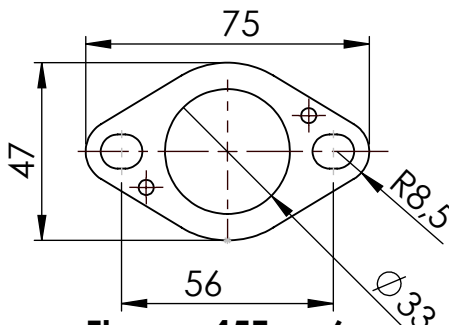

Flange 45E sp.6
cod.205267