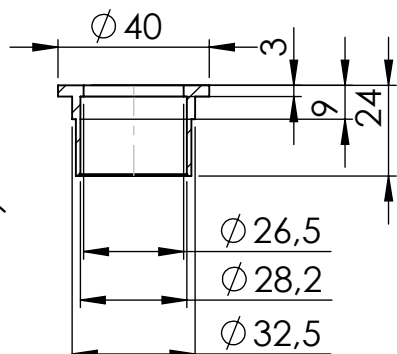

Bushing S.s
cod.206662

Knurled collar nut
M8 Cod.200298

2x Aluminium spacer
ø30-20X9x8.5
Cod. 204828

Plain washer
ø 6x ø 24
Cod.201146

Allen screw
M6X20 T.C.Z.B.
Cod.203508

ORIGINAL FRAME
Please remove rubber
located inside

ORIGINAL FRAME

Aluminium spacer
ø30X15x8.5
Cod. 206663

Flange 45E S.s
cod.205267