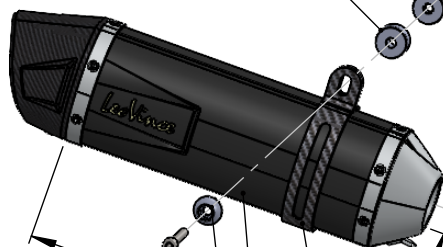

ORIGINAL FRAME
Please remove rubber
located inside

ORIGINAL FRAME

Aluminium spacer
ø30X15x8.5
Cod. 206663

Flange 45E S.s
cod.205267

Mounting
plate M6 Z.B.
Cod.204664

Bushing S.s
cod.206662

Allen screw M8X55
T.C.Z.B.
Cod.200331

Carbon Bracket FM4S
Cod.307572505

LV ONE EVO S.s black
silencer medium
Øi 45X300 RHS
Cod.3014340485U

3x Short helical
spring tensile
cod. 303949001

Aluminium spacer
ø27X8,5
Cod. 204321

S.S. Pipe N°1471
cod. 3014340205

WARNING

it is advisable to optimize the carburation by remapping the stock ECU or by adopting an additional ECU unit.

ART. 14340EBU

YAMAHA MT-125 / YZF-R125

FULL SYSTEM - LV ONE EVO - BLACK