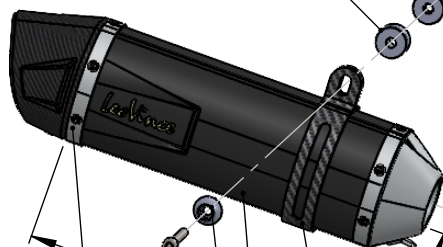

ORIGINAL FRAME
Please remove rubber
located inside

ORIGINAL FRAME

Aluminium spacer
ø30X15x8.5
Cod. 206663

Flange 45E S.s
cod.205267

Mounting
plate M6 Z.B.
Cod.204664

Bushing S.s
cod.206662

ⓔ₁₃ 92 R - 01 10432
or
ⓔ₁₃ 92 R - 02 10432

CATALYTIC CONVERTER

S.S. Pipe N°1472
cod. 3014340207

WARNING

it is advisable to optimize the carburation by remapping
the stock ECU or by adopting an additional ECU unit.

ART. 14340EBK

YAMAHA MT-125 / YZF-R125