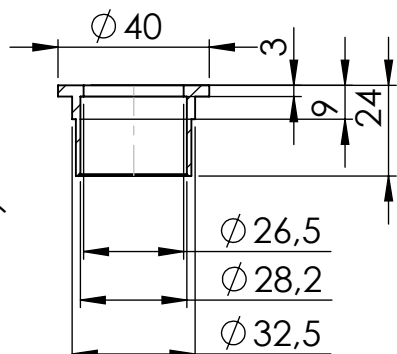

Bushing S.s
cod.206662

Knurled collar nut
M8 Cod.200298

2x Aluminium spacer
ø30-20X9x8.5
Cod. 204828

Plain washer
ø6xø24
Cod.201146

Allen screw
M6X20 T.C.Z.B.
Cod.203508

ORIGINAL FRAME
Please remove rubber
located inside

ORIGINAL FRAME

Aluminium spacer
ø30X15x8.5
Cod. 206663

Flange 45E S.s
cod.205267