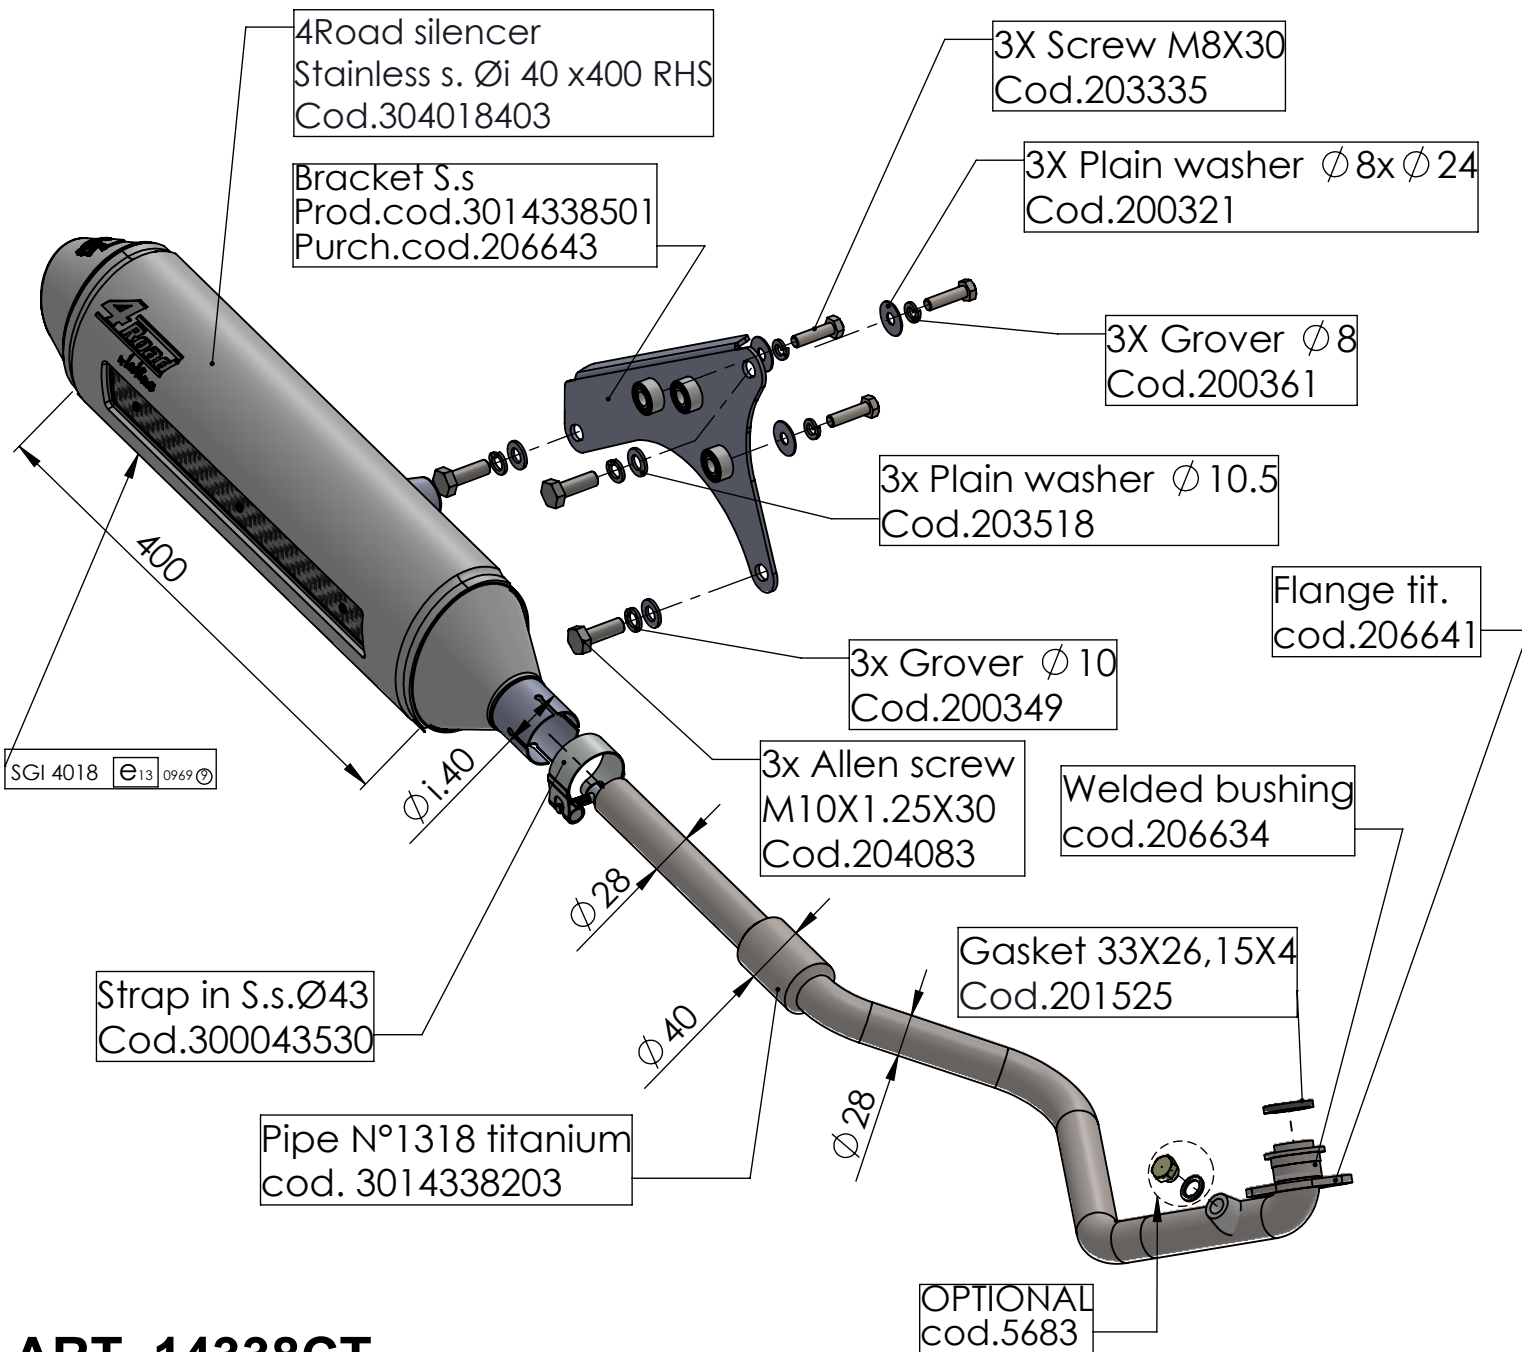

**Bushing titanium  
cod.206634**

**Flange 43T titanium  
sp.5mm  
cod.206641**

# ART. 14338CT

HONDA SH 150i

FULL SYSTEM - 4ROAD - STAINLESS STEEL