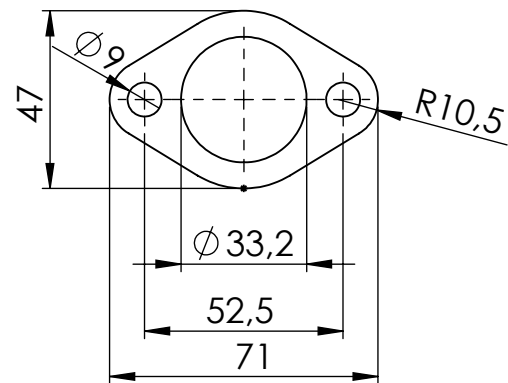

**Bushing s.s
cod.204640**

**Flange s.s. sp.5mm
cod.206308**

ART. 14338C

HONDA SH 150i

FULL SYSTEM - 4ROAD - STAINLESS STEEL