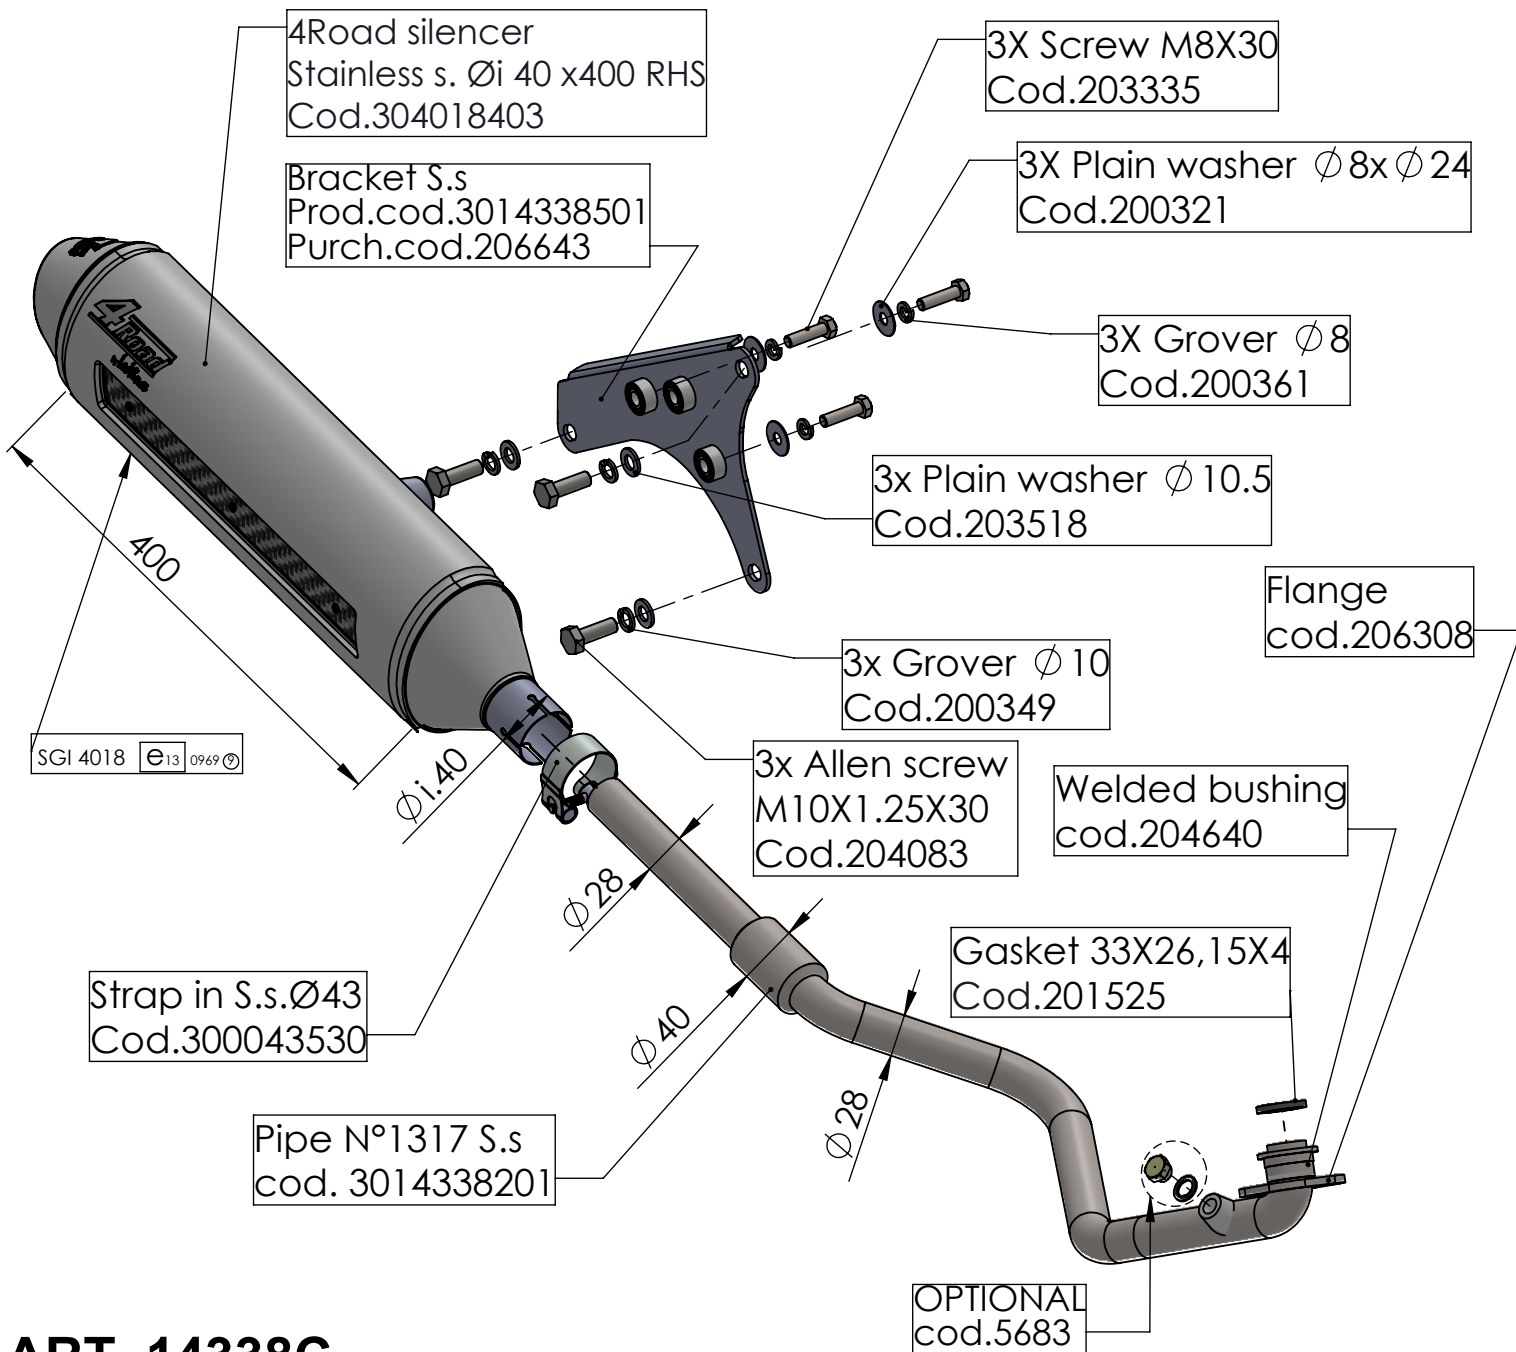

**Bushing s.s
cod.204640**

**Flange s.s. sp.5mm
cod.206308**

ART. 14338C

HONDA SH 150i

FULL SYSTEM - 4ROAD - STAINLESS STEEL