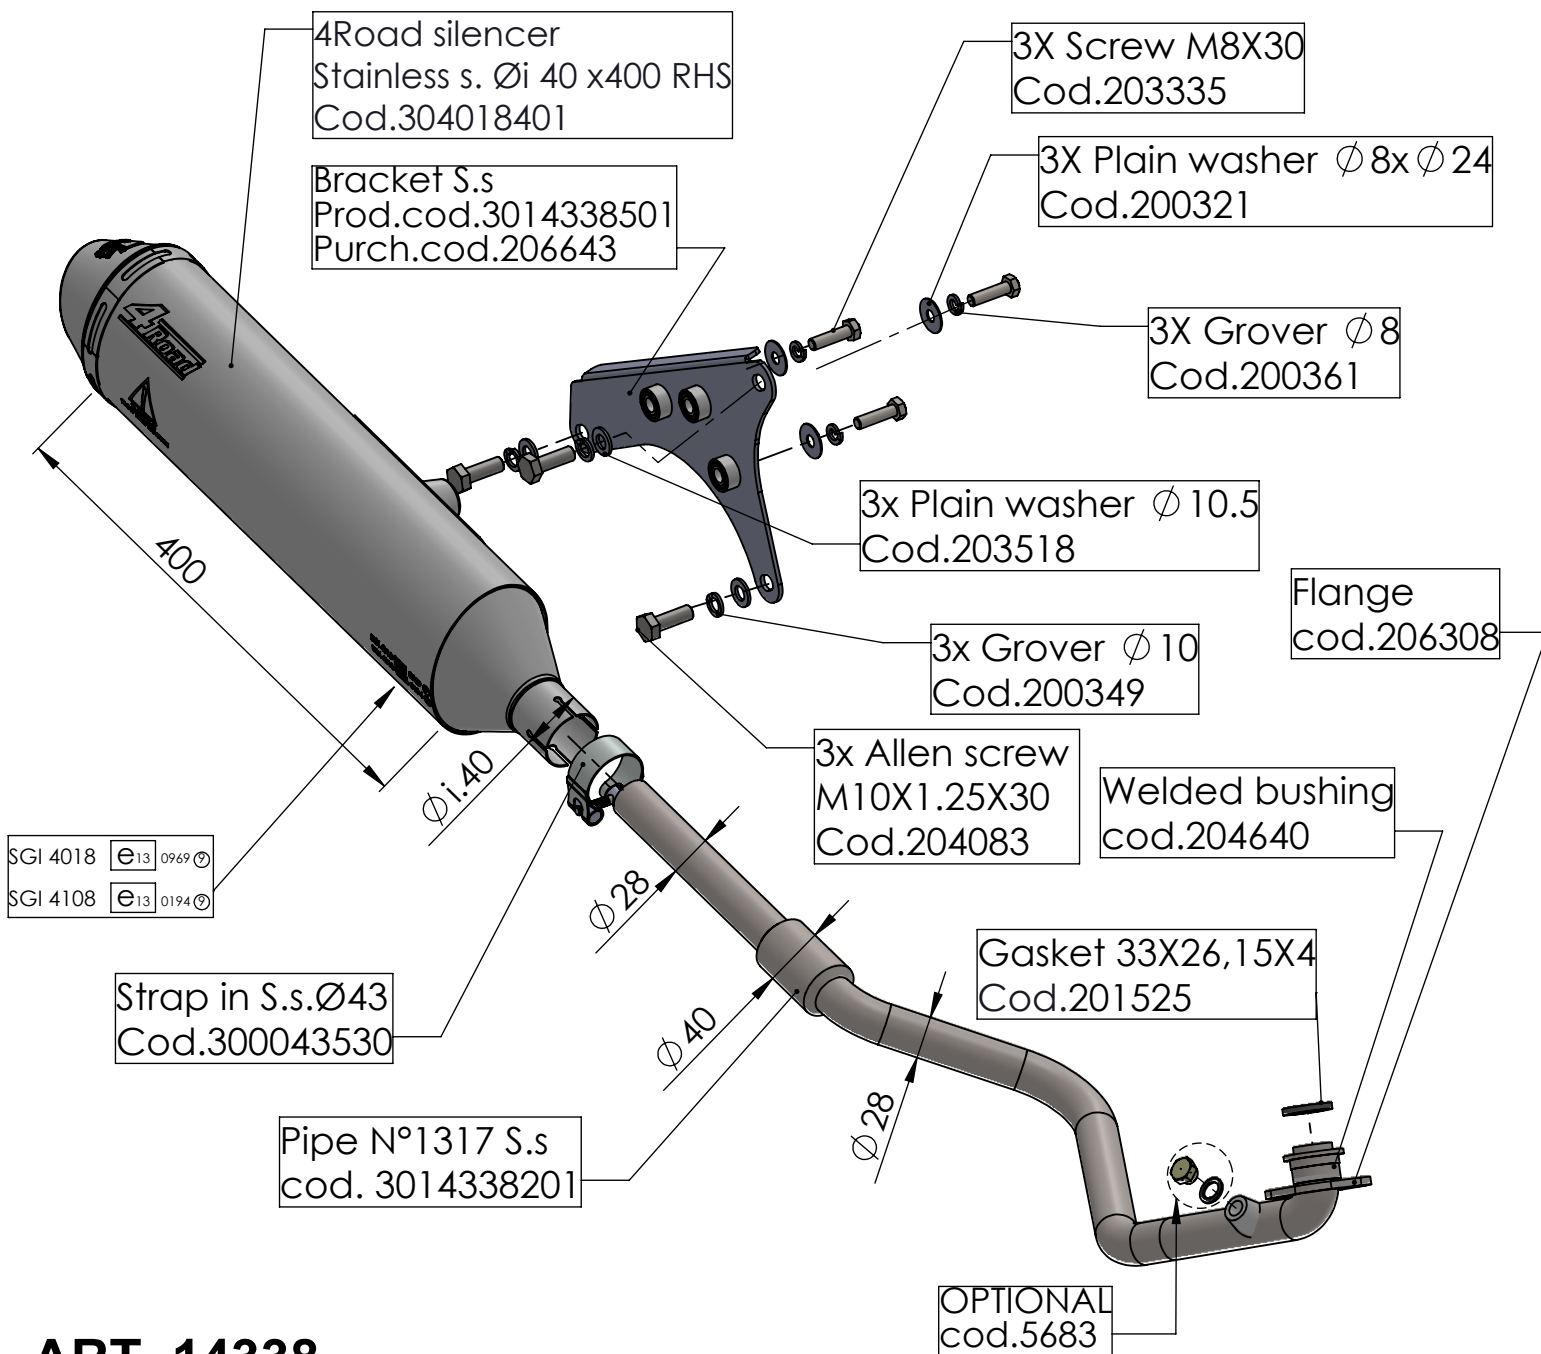

**Bushing s.s
cod.204640**

**Flange s.s. sp.5mm
cod.206308**

ART. 14338

HONDA SH 150i

FULL SYSTEM - 4ROAD - STAINLESS STEEL