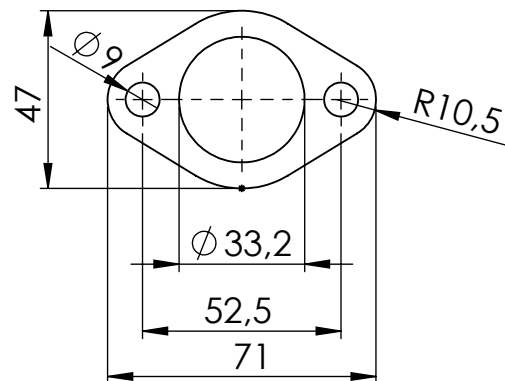

**Bushing s.s
cod.204640**

**Flange s.s. sp.5mm
cod.206308**

ART. 14338

HONDA SH 150i

FULL SYSTEM - 4ROAD - STAINLESS STEEL