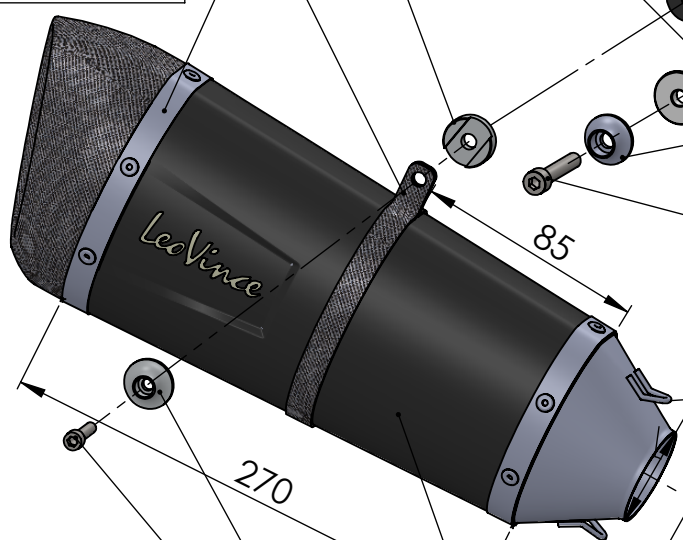

**ORIGINAL FRAME**  
Please remove two  
original rubber silent-block  
located inside

Aluminium spacer  
Cod. 205771

Carbon clamp FR2  
cod.308448501

2x Aluminium spacer  
ø29-ø23.5Xø8,5Xh7  
Cod. 205153

E13 92R-02 10395

Aluminium spacer  
ø27X8,5  
Cod. 204321

Allen screw M8X45  
T.C.E.I.Z.B.  
Cod.201450

Pipe N°1310 s.s  
cod. 3014336201

2x Short helical  
spring tensile  
cod. 303949001

Allen screw M6X25  
T.C.E.I.Z.B.  
Cod.200586