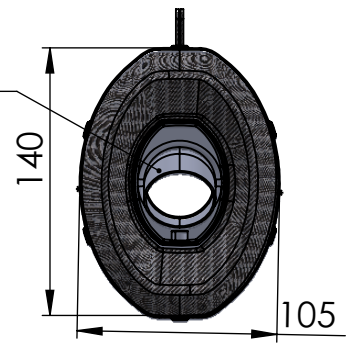

Do not use  
Aluminium spacer  
Cod. 205866

Db-killer N°52  
Cod.308421801

Bracket black S.s  
Cod. 3014336501

Knurled collar nut  
M6 Cod.200333

**NB.Brand Leovince  
on this side**

Knurled collar nut  
M8 Cod.200298

**ORIGINAL FRAME**  
Please remove two  
original rubber silent-block  
located inside

Aluminium spacer  
Cod. 205771

Carbon clamp FR2  
cod.308448501

2x Aluminium spacer  
ø29-ø23.5Xø8,5Xh7  
Cod. 205153

E13 92R-02 10395

Aluminium spacer  
ø27X8,5  
Cod. 204321

Allen screw M8X45  
T.C.E.I.Z.B.  
Cod.201450

Pipe N°1310 s.s  
cod. 3014336201

2x Short helical  
spring tensile  
cod. 303949001

Allen screw M6X25  
T.C.E.I.Z.B.  
Cod.200586