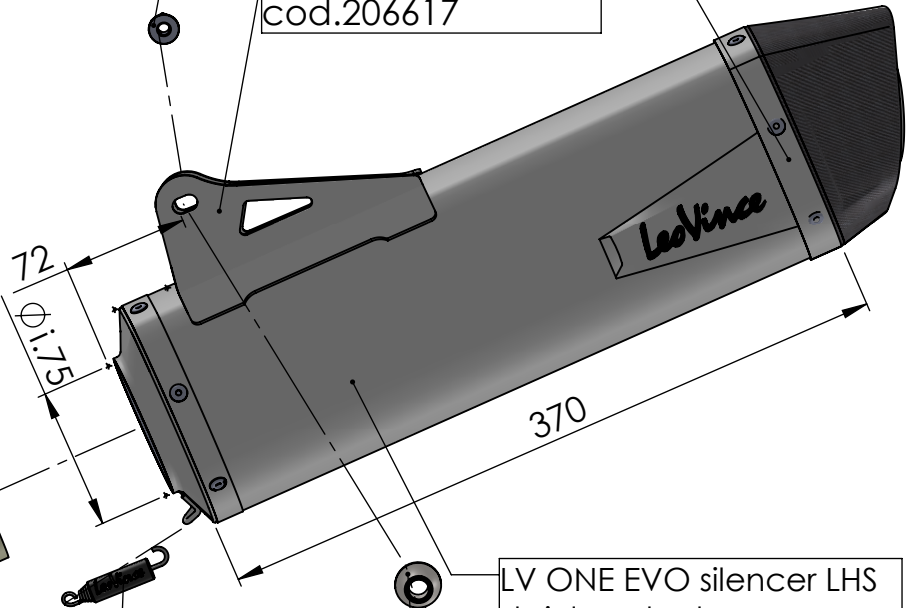

Knurled collar nut
M8 Cod.200298

E13 92 R - 01 10444
or
E13 92 R - 02 10444

2x Welded brackets
cod.206617

CATALYTIC CONVERTER

Strap in stainless steel Ø57
Cod.300057530

Pipe N°1290 s.s.
Cod.3014325203

ORIGINAL
GRAPHITE
BUSHING
D55-d50-26

LV ONE EVO silencer LHS
stainless steel
Cod.3014324482

Allen screw M8X45
T.C.E.I. Z.B.
Cod.201450

Aluminium spacer
Ø27X8,5X11
Cod. 204321

Short helical spring
tensile
Cod.303949001

ART. 14325EK

HUSQVARNA 701 ENDURO / ENDURO LR / SUPERMOTO
(also fits 35kW version)

LV ONE EVO - SLIP-ON - STAINLESS STEEL - APPROVED