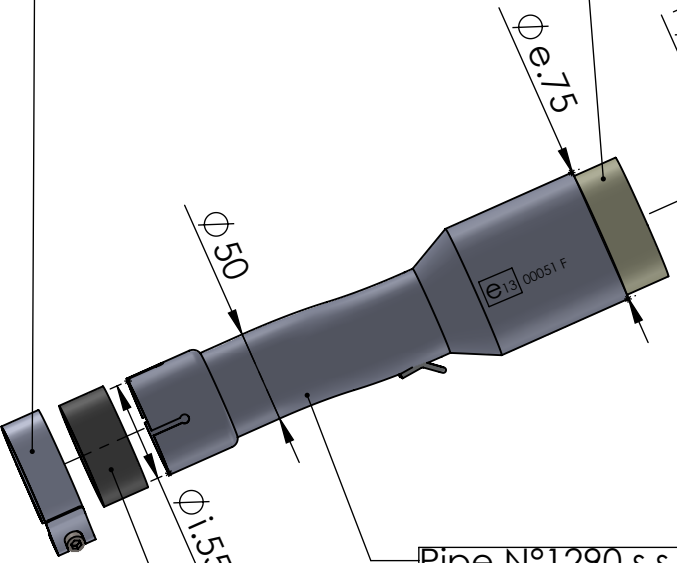

Knurled collar nut
M8 Cod.200298

E13 92 R - 01 10444
or
E13 92 R - 02 10444

2x Welded brackets
cod.206617

CATALYTIC CONVERTER

Strap in stainless steel Ø57
Cod.300057530

Pipe N°1290 s.s.
Cod.3014325203

ORIGINAL
GRAPHITE
BUSHING
D55-d50-26

LV ONE EVO silencer LHS
stainless steel
Cod.3014324482

Allen screw M8X45
T.C.E.I. Z.B.
Cod.201450

Aluminium spacer
Ø27X8,5X11
Cod. 204321

Short helical spring
tensile
Cod.303949001

ART. 14325EK

HUSQVARNA 701 ENDURO / ENDURO LR / SUPERMOTO
(also fits 35kW version)

LV ONE EVO - SLIP-ON - STAINLESS STEEL - APPROVED