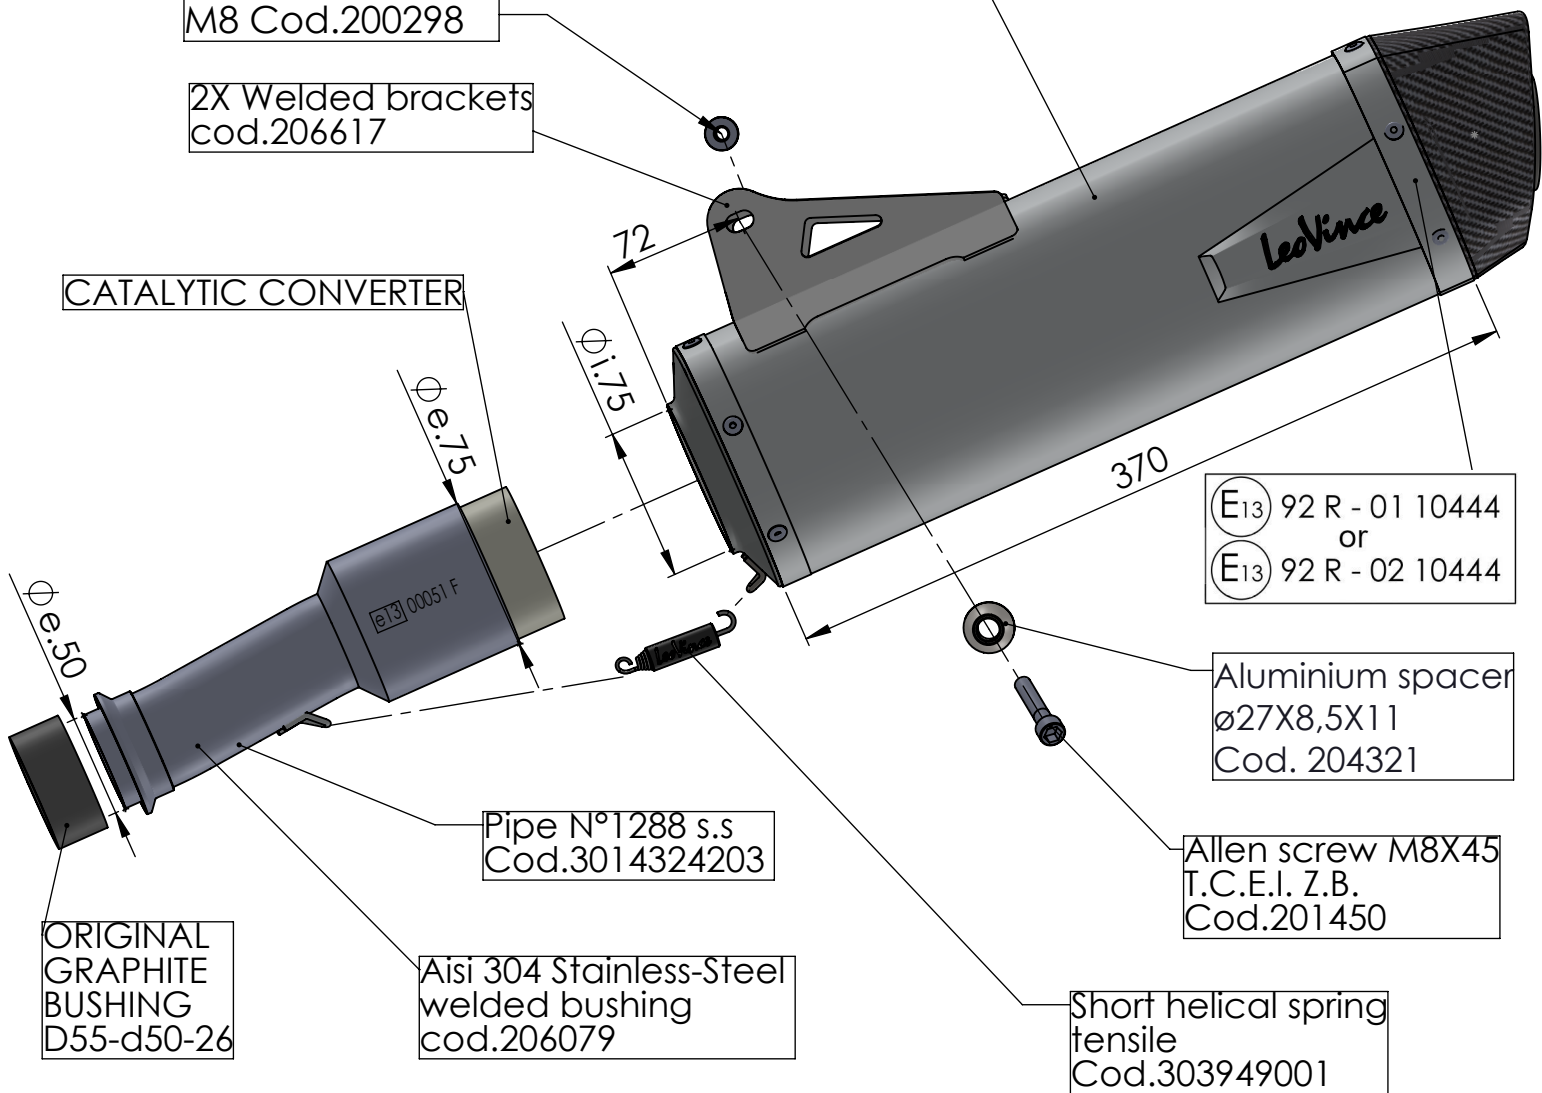

LV ONE EVO big silencer LHS
stainless steel
Cod.3014324482

Knurled collar nut
M8 Cod.200298

2X Welded brackets
cod.206617

CATALYTIC CONVERTER

Ⓔ13 92 R - 01 10444
or
Ⓔ13 92 R - 02 10444

Aluminium spacer
 $\phi 27 \times 8,5 \times 11$
Cod. 204321

Allen screw M8X45
T.C.E.I. Z.B.
Cod.201450

Pipe N°1288 s.s.
Cod.3014324203

Aisi 304 Stainless-Steel
welded bushing
cod.206079

ORIGINAL
GRAPHITE
BUSHING
D55-d50-26

Short helical spring
tensile
Cod.303949001

ART. 14324EK

KTM 690 ENDURO R / 690 SMC R
(also fits 35kW version)

LV ONE EVO - SLIP ON - STAINLESS STEEL - APPROVED