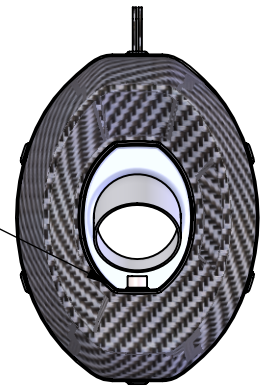

Don't use
Aluminium spacer
Cod.205771

Db-killer N°52
Cod.308421801

Carbon clamp FR1
Cod.308476501

Aluminium spacer
Cod.205886

Aluminium spacer
-for allen screw M6-
Cod.205767

S.s. black bracket
prod. Cod.3014308501
purch. cod.206551

Plain washer 8x17
Cod.200294

Allen screw
M6X25 T.C.E.I.Z.B
Cod.200586

Allen screw
M8X20 T.C.E.I.Z.B
Cod.200772

Knurled collar nut M6
Cod.200333

FACTORY S silencer
carbon fiber
Cod.308471481

2x Short helical spring
tensile
Cod.303949001

Pipe N°1261 s.s.
Cod.3014308201

Strap in stainless
steel Ø63
Cod.300063530

WARNING

it is advisable to optimize the carburation by remapping
the stock ECU or by adopting an additional ECU unit.

ART. 14309S

APRILIA RSV4 1000 RR-RSV4 1100/FACTORY-TUONO V4 1100 RR/ FACTORY

SLIP ON - FACTORY S - CARBON FIBER