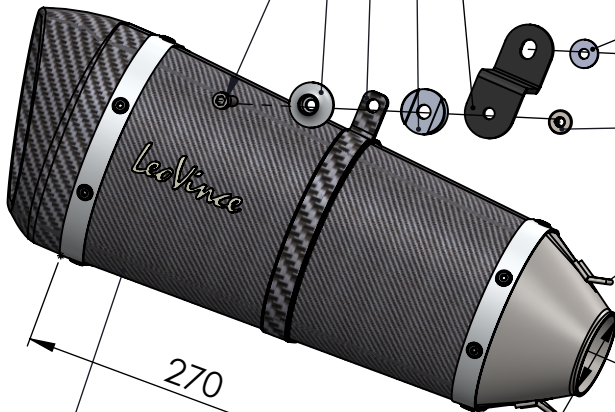

Don't use
Aluminium spacer
Cod.205771

Db-killer N°52
Cod.308421801

Carbon clamp FR1
Cod.308476501

Aluminium spacer
Cod.205886

Aluminium spacer
-for allen screw M6-
Cod.205767

S.s. black bracket
prod. Cod.3014308501
purch. cod.206551

Plain washer 8x17
Cod.200294

Allen screw
M6X25 T.C.E.I.Z.B
Cod.200586

Allen screw
M8X20 T.C.E.I.Z.B
Cod.200772

Knurled collar nut M6
Cod.200333

FACTORY S silencer
carbon fiber
Cod.308471481

2x Short helical spring
tensile
Cod.303949001

Pipe N°1261 s.s.
Cod.3014308201

Strap in stainless
steel Ø63
Cod.300063530

WARNING

it is advisable to optimize the carburation by remapping
the stock ECU or by adopting an additional ECU unit.

ART. 14309S

APRILIA RSV4 1000 RR-RSV4 1100/FACTORY-TUONO V4 1100 RR/ FACTORY

SLIP ON - FACTORY S - CARBON FIBER