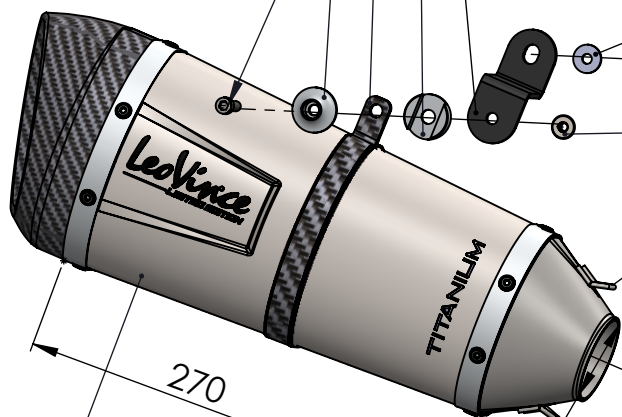

Don't use
Aluminium spacer
Cod.205886

Db-killer N°52
Cod.308421801

Carbon clamp FR1
Cod.308476501

Aluminium spacer
Cod.205771

Aluminium spacer
-for allen screw M6-
Cod.205767

S.s. black bracket
prod. Cod.3014308501
purch. cod.206551

Plain washer 8x17
Cod.200294

Allen screw
M6X25 T.C.E.I.Z.B
Cod.200586

Allen screw
M8X20 T.C.E.I.Z.B
Cod.200772

Knurled collar nut M6
Cod.200333

FACTORY S silencer
Titanium
Cod.3014226471

2x Short helical spring
tensile
Cod.303949001

Pipe N°1261 s.s.
Cod.3014308201

Strap in stainless
steel Ø63
Cod.300063530

WARNING

it is advisable to optimize the carburation by remapping
the stock ECU or by adopting an additional ECU unit.

ART. 14308ST

APRILIA RSV4 1000 RR-RSV4 1100/FACTORY-TUONO V4 1100 RR/ FACTORY

SLIP ON - FACTORY S - TITANIUM