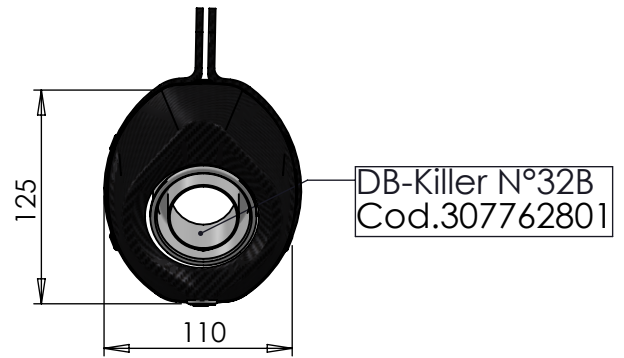

REMOVE ORIGINAL  
GRAPHITE BUSHING

Alluminium bracket  
PROD. Cod. 3014057501  
PURCH.Cod.206536

2X Knurled collar nut M8  
Cod.200298

E13 92R - 02 10399

2X Aluminium spacer  
SBK SBK Ø27X8.5  
Cod.204321

Carbon clamp FB5AS  
Cod.308562501

Strap in stainless  
steel Ø49  
Cod.300049530

2X Allen screw  
M8X65 T.C.E.I.  
Cod.201222

LV ONE EVO silencer RHS  
carbon fiber  
Cod.308425481

Pipe N° 1256  
Cod.3014057201

## ART. 14305E

KAWASAKI VERSYS 1000  
(fit with original panniers) (fit with original centre stand)

SLIP-ON - LV ONE EVO - CARBON - APPROVED