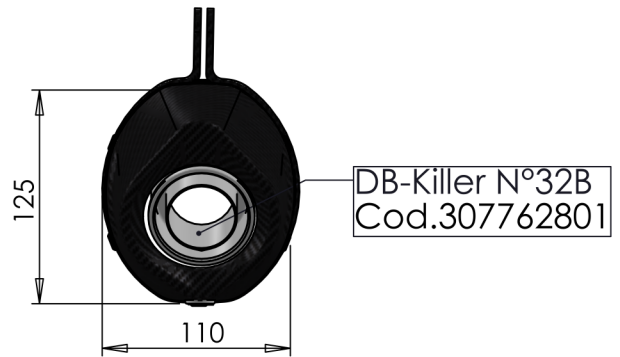

REMOVE ORIGINAL
GRAPHITE BUSHING

Alluminium bracket
PROD. Cod. 3014057501
PURCH.Cod.206536

2X Knurled collar nut M8
Cod.200298

2X Aluminium spacer
SBK SBK Ø27X8.5
Cod.204321

Carbon clamp FB5AS
Cod.308562501

Strap in stainless
steel Ø49
Cod.300049530

2X Allen screw
M8X65 T.C.E.I.
Cod.201222

LV ONE EVO silencer RHS
stainless steel
Cod.308424481U

Pipe N° 1256
Cod.3014057201

Short helical spring
tensile
Cod.303949001

ART. 14304EU

KAWASAKI VERSYS 1000
(fit with original panniers) (fit with original centre stand)

SLIP-ON - LV ONE EVO - STAINLESS STEEL