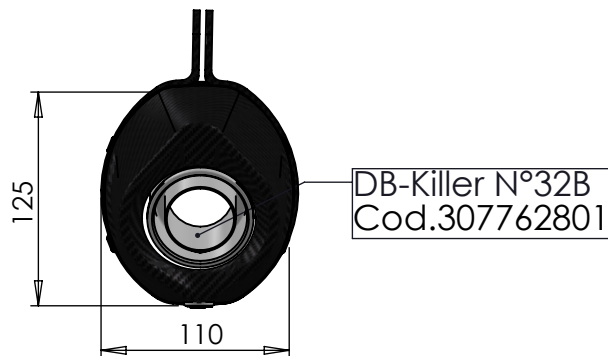

REMOVE ORIGINAL
GRAPHITE BUSHING

Alluminium bracket
PROD. Cod. 3014057501
PURCH.Cod.206536

2X Knurled collar nut M8
Cod.200298

E13 92R - 02 10399

2X Aluminium spacer
SBK SBK Ø27X8.5
Cod.204321

Carbon clamp FB5AS
Cod.308562501

Strap in stainless
steel Ø49
Cod.300049530

2X Allen screw
M8X65 T.C.E.I.
Cod.201222

LV ONE EVO silencer RHS
stainless steel
Cod.308424481

Pipe N° 1256
Cod.3014057201

Short helical spring
tensile
Cod.303949001

ART. 14304E

KAWASAKI VERSYS 1000

(fit with original panniers) (fit with original centre stand)

SLIP-ON - LV ONE EVO - STAINLESS STEEL - APPROVED