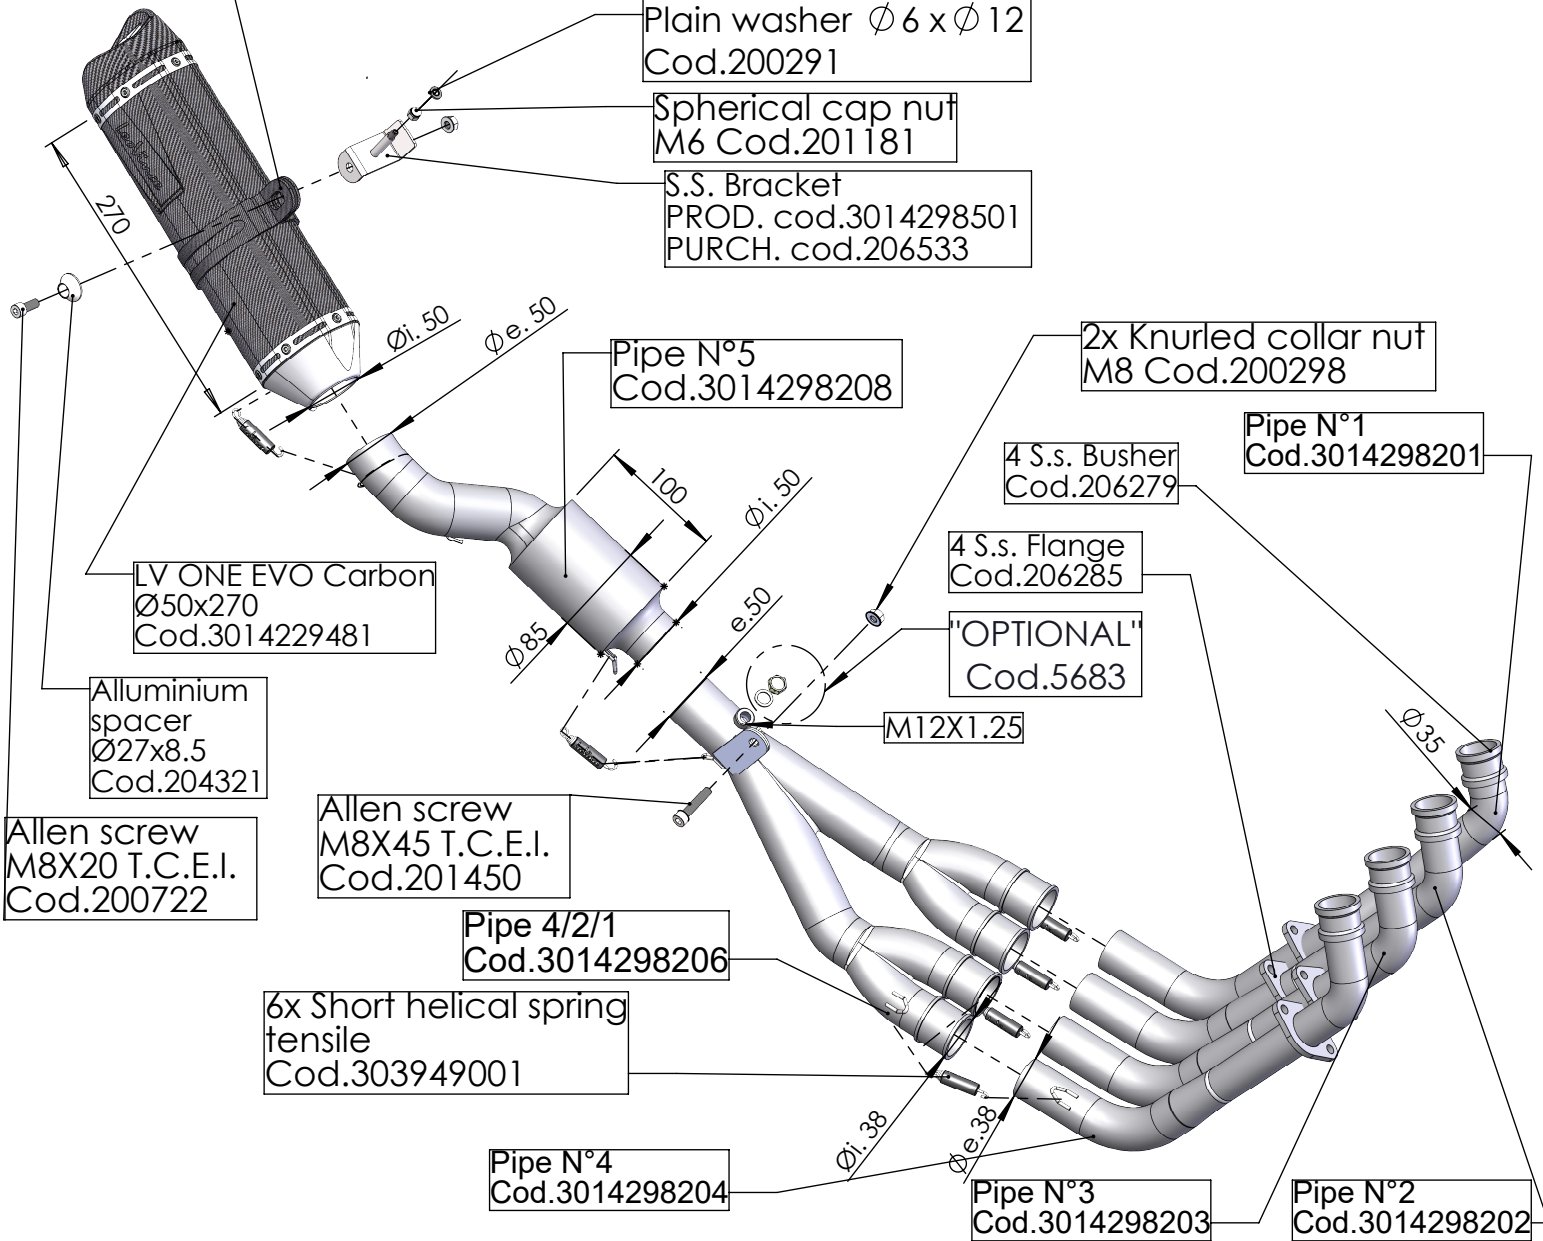

Db-killer N°59
Cod.3014228801

Bushing
Cod.206279

Flange Sp. 6 mm
Cod.206285

Carbon bracket FM4S
Cod.307572505

Plain washer $\phi 6 \times \phi 12$
Cod.200291

Spherical cap nut
M6 Cod.201181

S.S. Bracket
PROD. cod.3014298501
PURCH. cod.206533

WARNING

it is advisable to optimize the carburation by remapping the stock ECU or by adopting an additional ECU unit.

ART. 14299E

HONDA CB650 R Neo Sport Café

(also fits 35 kW versions) (Fitting with original under cowl requires optional kit LeoVince Art.80004)

FULL SYSTEM 4/2/1 - LV ONE EVO - CARBON