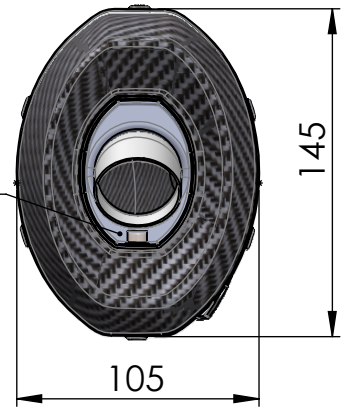

FACTORY S Silencer RHS
stainless steel
Cod.308437481

Don't use

Db-killer N°52B
Cod.308437801

E13 92R - 01 10401

OR

E13 92R - 02 10401

Aluminium bracket
Cod.206324

Knurled collar nut M8
Cod.200298

Knurled collar nut M6
Cod.200333

Aluminium spacer
Cod.205771

Carbon clamp FR2
Cod.308448501

2x Short helical spring
tensile Cod.303949001

Db killer N°57C
3014232801

Pipe N°1221 s.s.
Cod.3014274201

Aluminium spacer
-for allen screw M6-
Cod.205767

Allen screw
M6X35 T.C.Z.B.
Cod.200967

Allen screw
M8X40 T.C.Z.B.
Cod.200993

Carbon heat shield
Cod.0814137001

2x Allen screw
M5X12 T.B.E.I.
Cod.201031

4x Gasket
14x4.9x1.5
Cod.200371

2x Plain washer
5x15 Inox
Cod.406580

2x Mounting
plate M5
Cod.204555

Strap-in stainless Ø67
Cod.300067530

ART. 14274S

BMW R 1200 R / R 1200 RS (fits with original panniers)

SLIP-ON - FACTORY S - STAINLESS S. - APPROVED